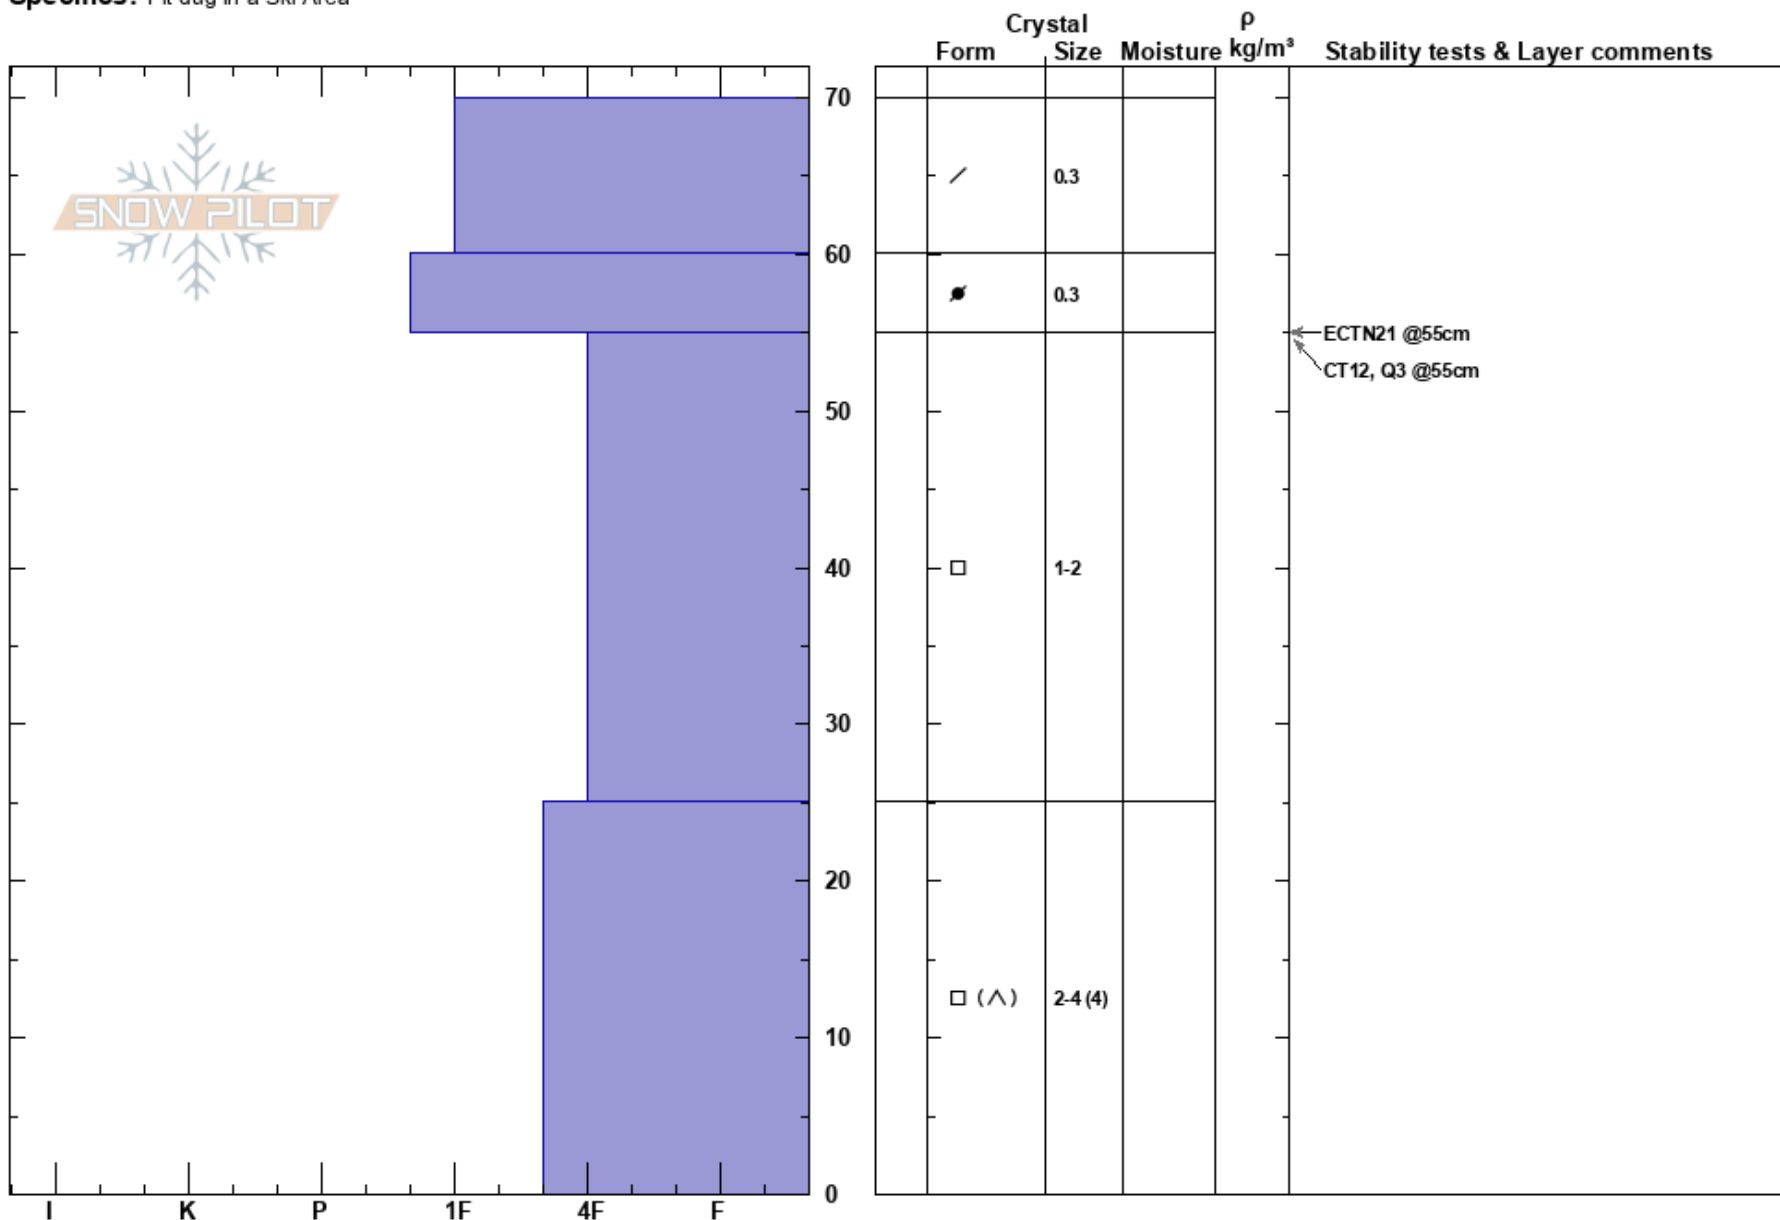

Boundary Bowl  
San Juan Range  
CO

Travis Lavery  
12/04/2022 - 9:00am

Elevation:  
Aspect:

Co-ord:  
Slope Angle:  
Wind Loading: no

Specifics: Pit dug in a Ski Area

Stability:  
Air Temperature:  
Sky Cover: OVC  
Precipitation: S-1  
Wind: SW Moderate

HS: 70  
PF: 40  
PS: 5  
25-0cm: Problematic layer

Notes: