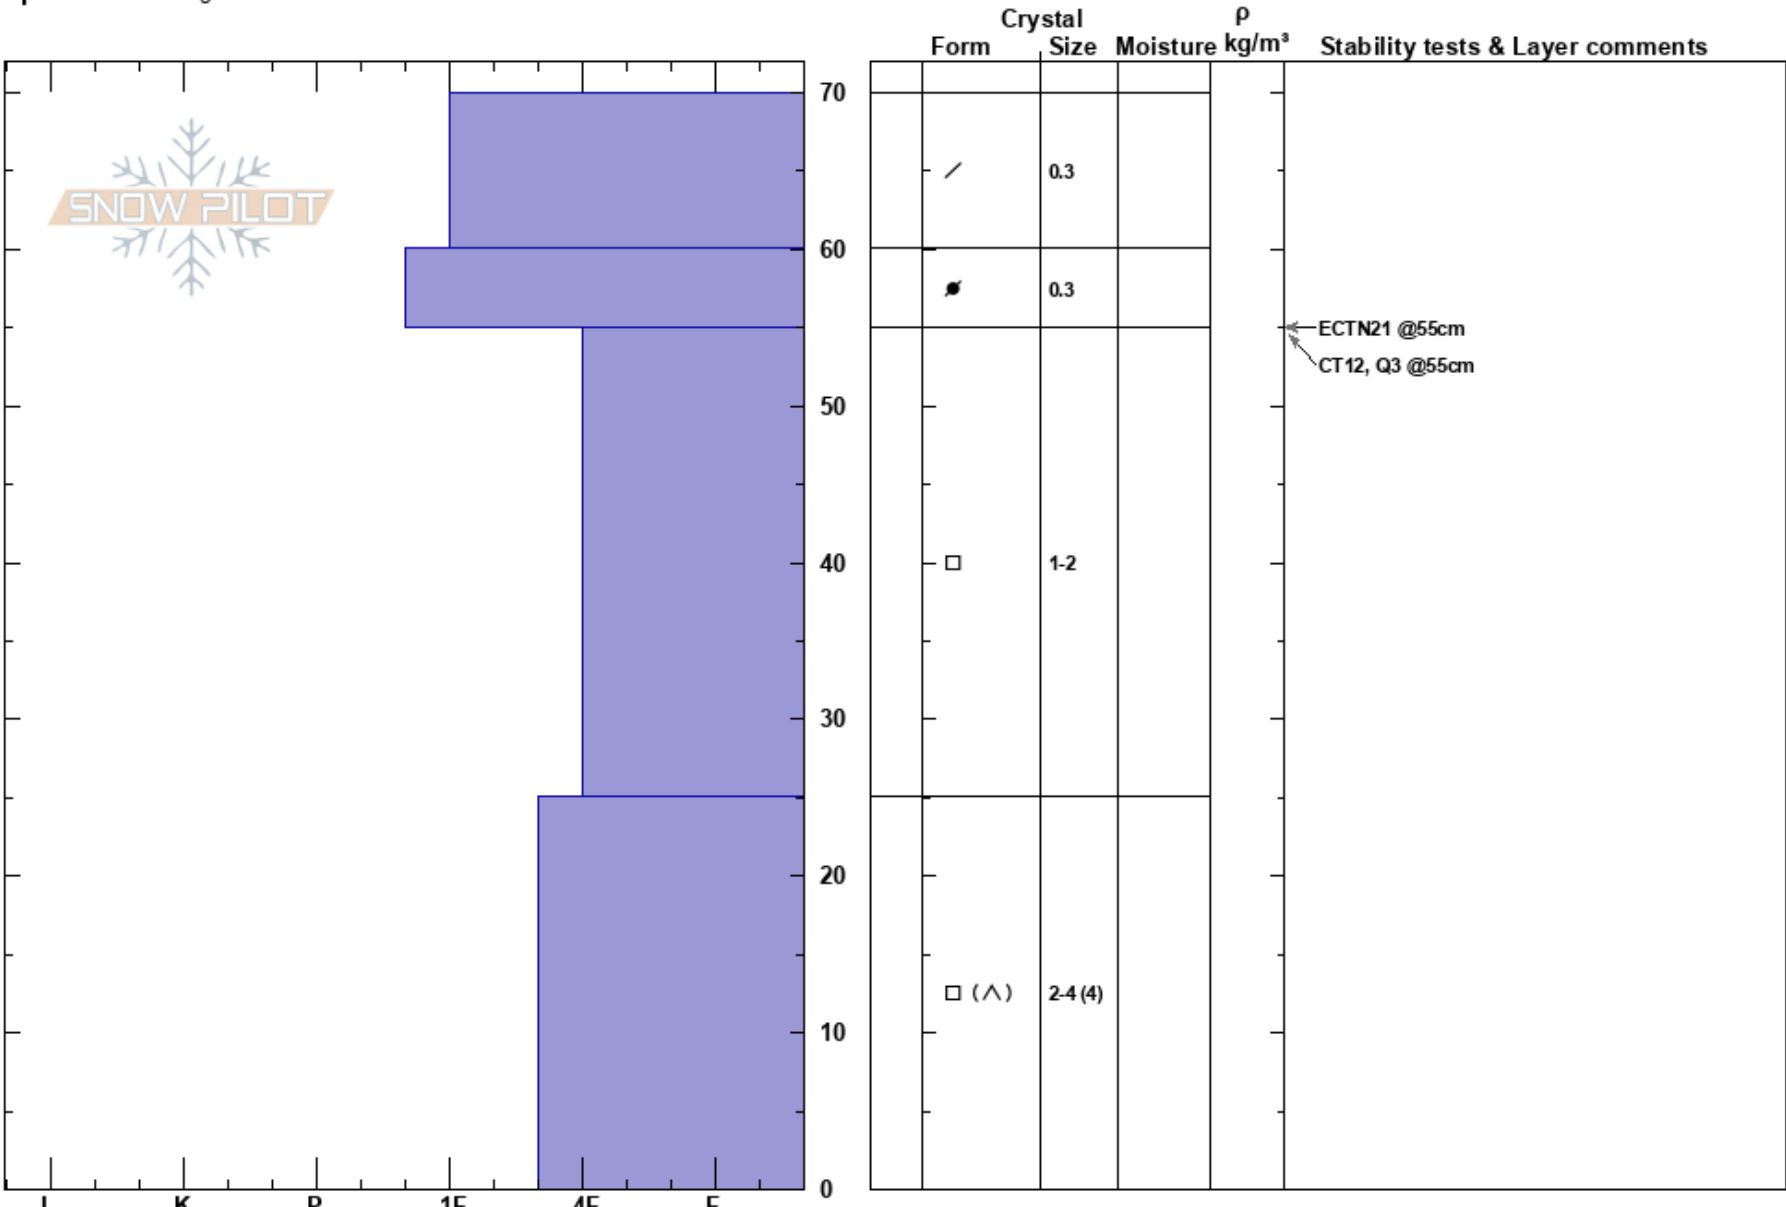

Boundary Bowl
 San Juan Range
 CO
Elevation:
Aspect:
Specifics: Pit dug in a Ski Area

Travis Lavery
 12/04/2022 - 9:00am
Co-ord:
Slope Angle:
Wind Loading: no

Stability:
Air Temperature:
Sky Cover: OVC
Precipitation: S-1
Wind: SW Moderate

HS: 70
PF: 40 25-0cm: Problematic layer
PS: 5

Notes: