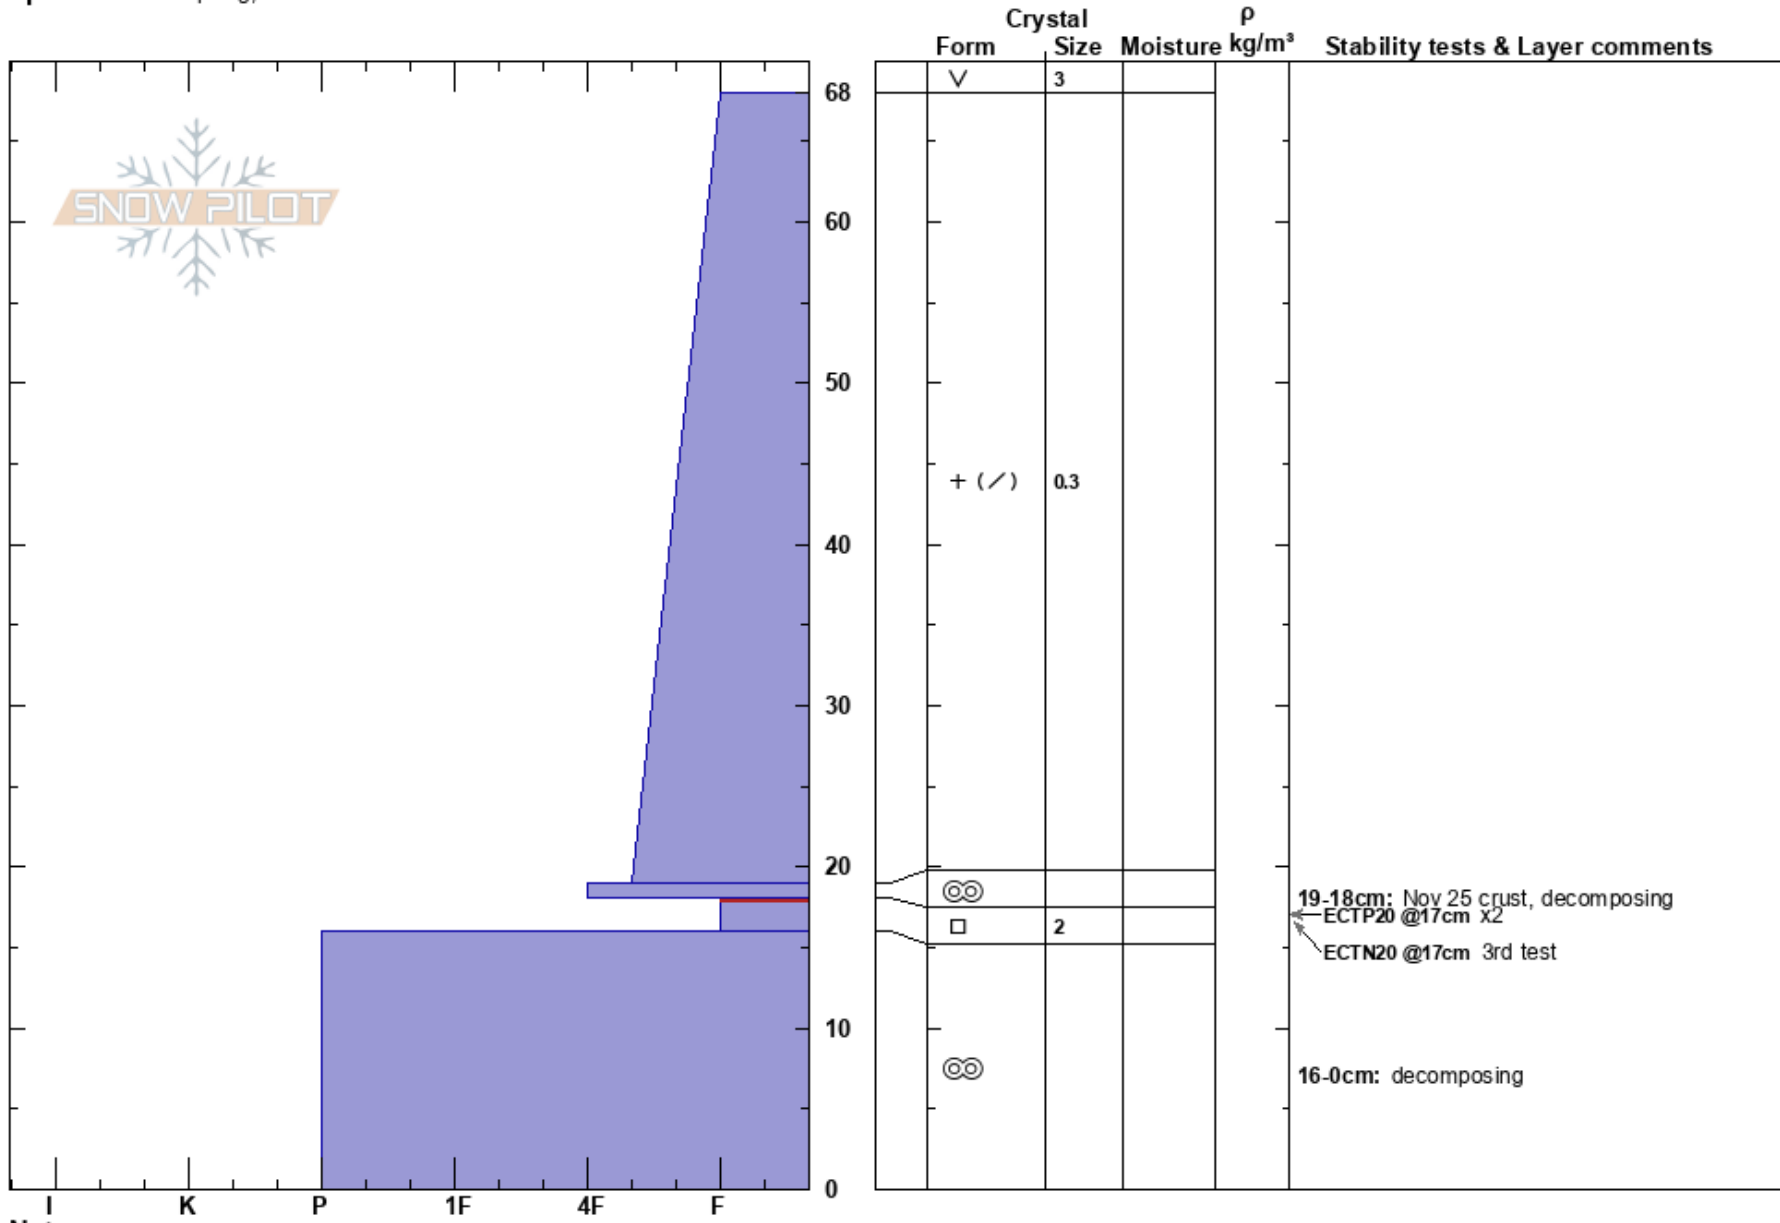

Burnout SZ
 Lewis Range
 MT
Elevation: 5167 ft
Aspect: SE
Specifics: Collapsing, localized

BNSF Avalanche Safety
 12/04/2022 - 12:00pm
Co-ord: 48.25957N, -113.47220W
Slope Angle:
Wind Loading: no

Stability:
Air Temperature:
Sky Cover: CLR
Precipitation: NO
Wind: Calm

HS: 68
PF: 40
Layer Notes:
 19-18cm: Nov 25 crust, decomposing
 18-16cm: Problematic layer
 16-0cm: decomposing

Notes: