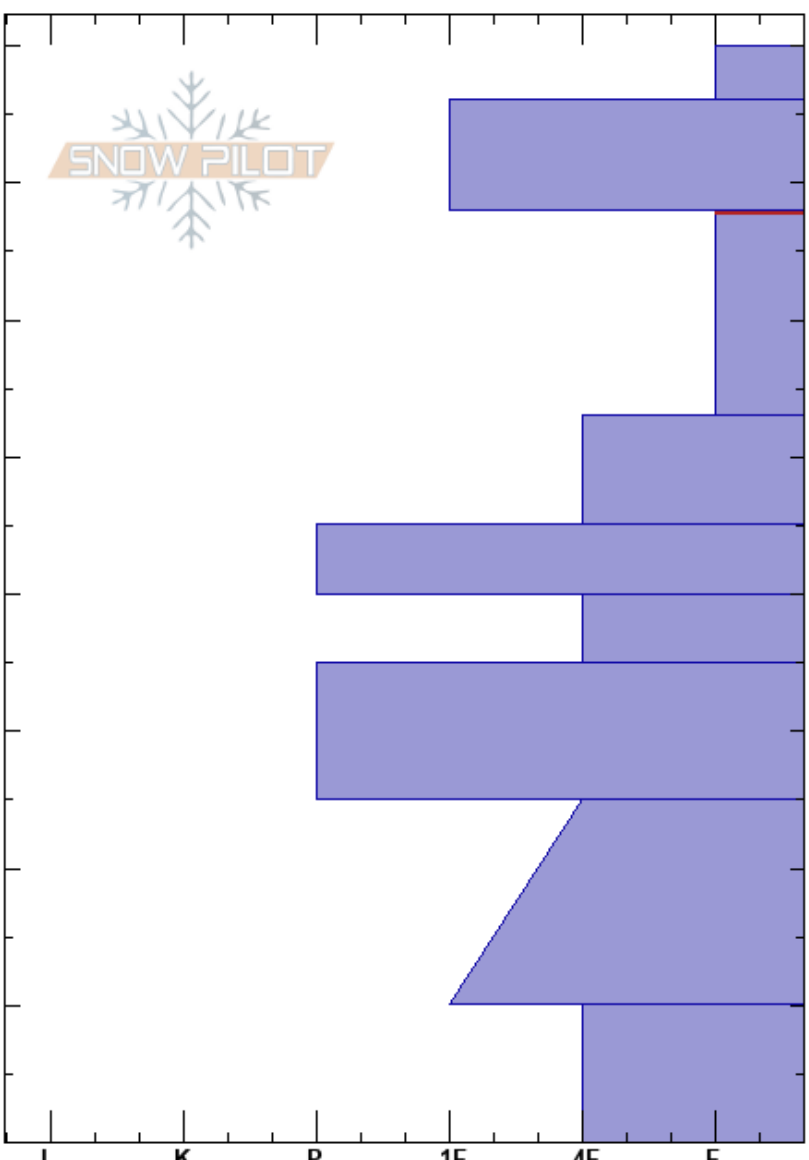

20221124_Roadrunner
 Wasatch Range
 UT
 Elevation: 9360 ft
 Aspect: E
 Specifics:

Robby Young
 11/24/2022 - 11:00am
 Co-ord: 12T 428470W 4549739N
 Slope Angle: 34°
 Wind Loading: previous

Stability: Good
 Air Temperature:
 Sky Cover: OVC
 Precipitation: S-1
 Wind: W Light Breeze

HS:80
 Layer Notes:
 68-53cm: Problematic layer

Crystal Form	Crystal Size		Moisture	ρ kg/m ³	Stability tests & Layer comments
	Size	Moisture			
+					
• (□)	0.5	(0.5)			
□	0.5-1				
/ (□)	0.5				
⊙⊙					
□	0.5				
• (□)	0.3				
□	0.3-0.5				
□	1				