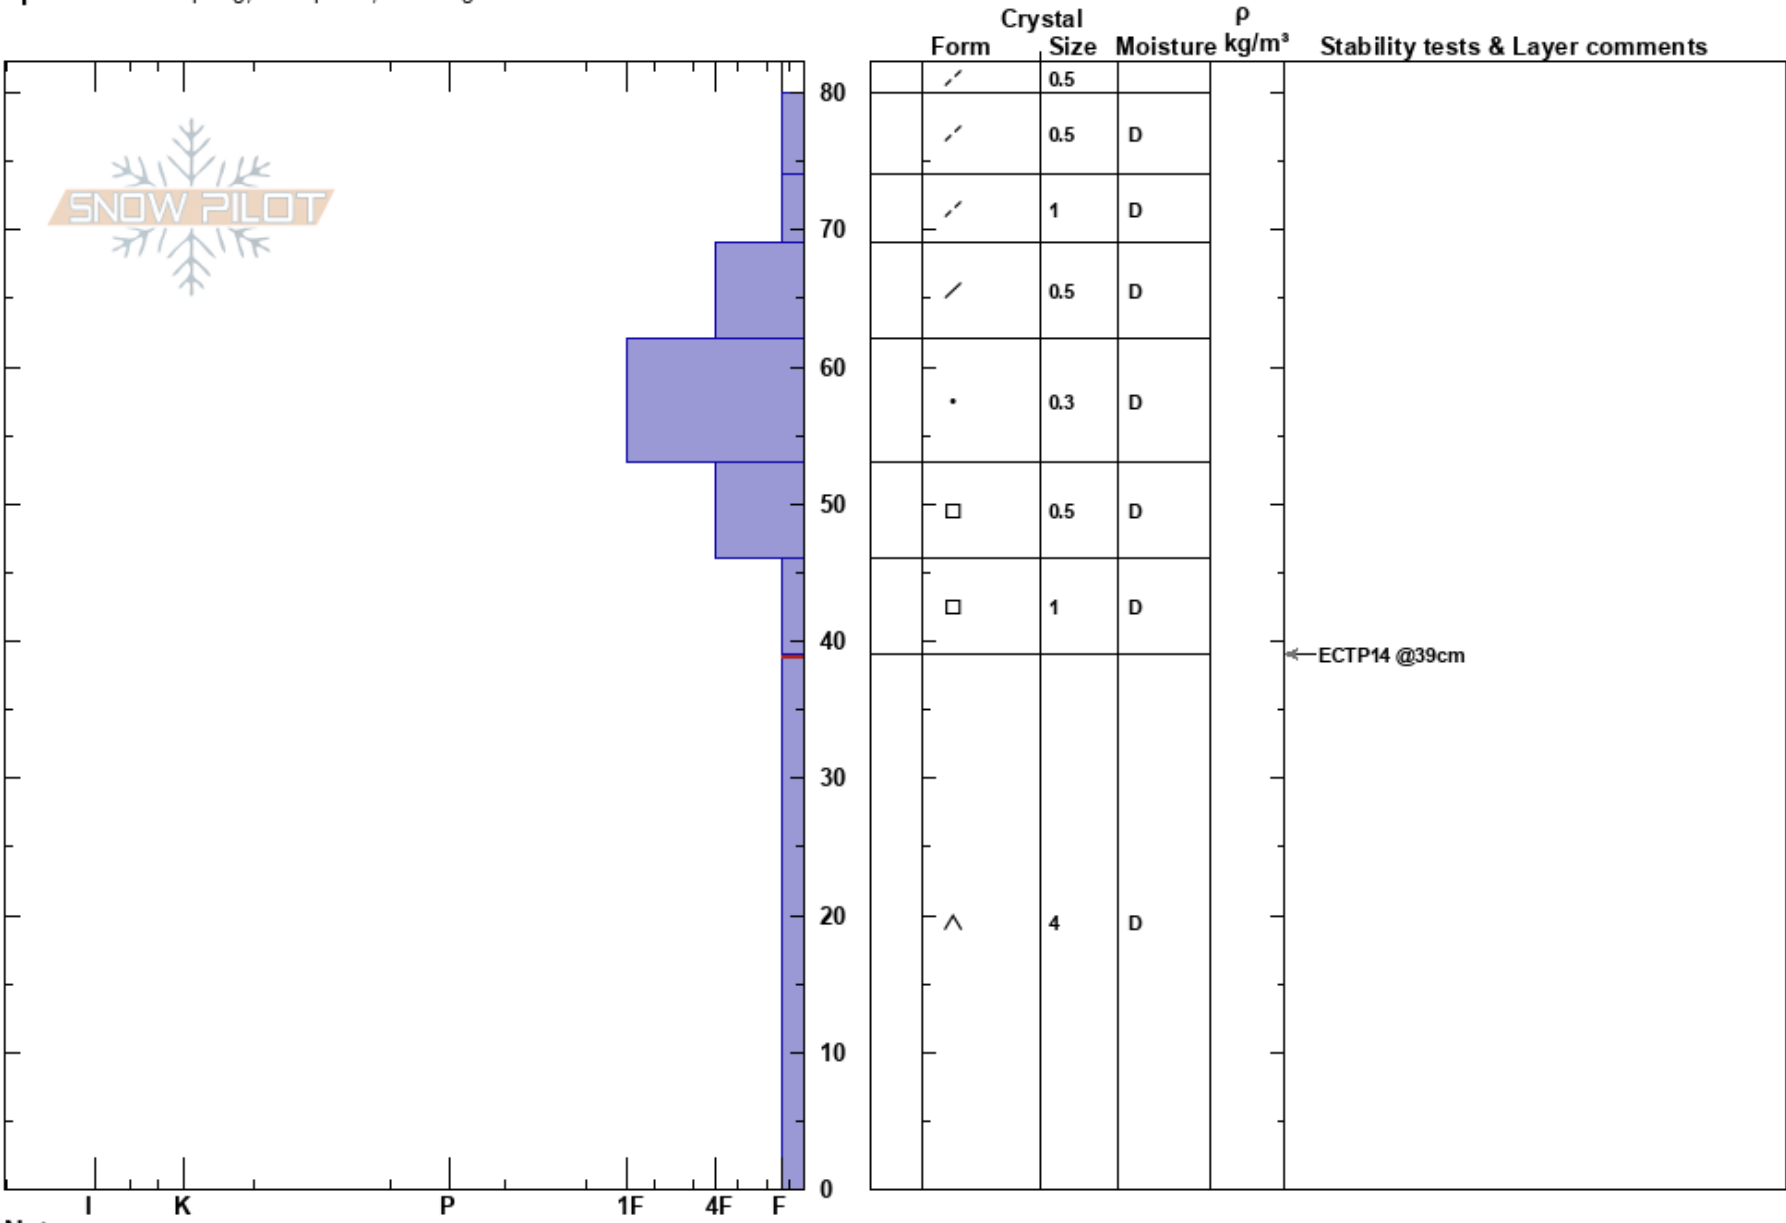

221204 Release NE
 Front Range
 CO
 Elevation: 11749 ft
 Aspect: NE
 Specifics: Collapsing, widespread; Cracking

Ryan Zarter
 12/04/2022 - 11:40am
 Co-ord: 39.69660N, -105.89120W
 Slope Angle: 23°
 Wind Loading: yes

Stability:
 Air Temperature: -3°C
 Sky Cover: SCT
 Precipitation: NO
 Wind: SW Moderate

HS:80
 PF: 80
 39-0cm: Problematic layer

Notes: