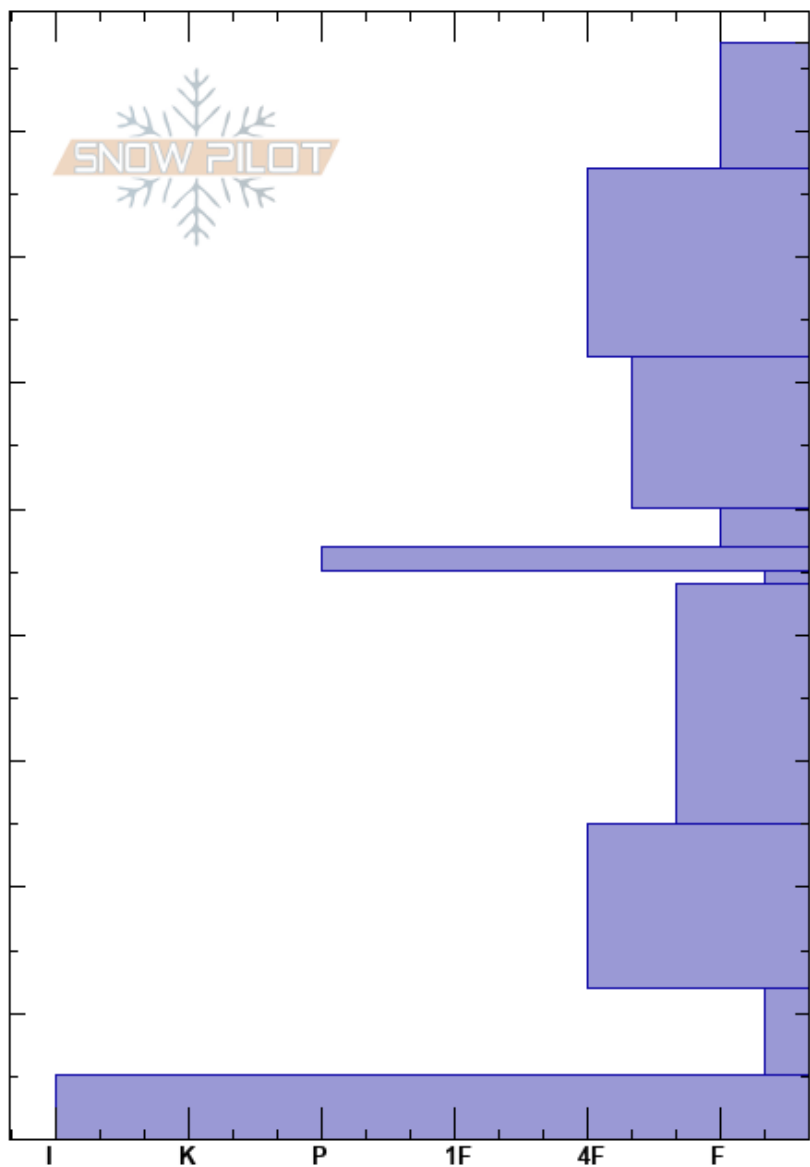

Kelly Mountain
 Smoky
 ID
 Elevation: 8748 ft
 Aspect: NW
 Specifics:

Jon Preuss
 12/04/2022 - 2:30pm
 Co-ord: 11T 704804W 4818697N
 Slope Angle: 25°
 Wind Loading: previous

Stability: **HS:87**
 Air Temperature:
 Sky Cover: OVC
 Precipitation: S1
 Wind: W Moderate

Layer Notes:
 45-44cm: Problematic layer

Height (cm)	Crystal		ρ kg/m ³	Stability tests & Layer comments
	Form	Size		
87				
80	+			
70	•			
60	•			
50	☐			CT13, RP @49cm
	⊙			ECTN13 @49cm
	∇	10		PST40/100 (End) @49cm
40				CT9, RP @49cm
30	☐	1		CT19, SC @45cm
20	☐			CT13, SC @45cm
10	^	3		
0	☐			