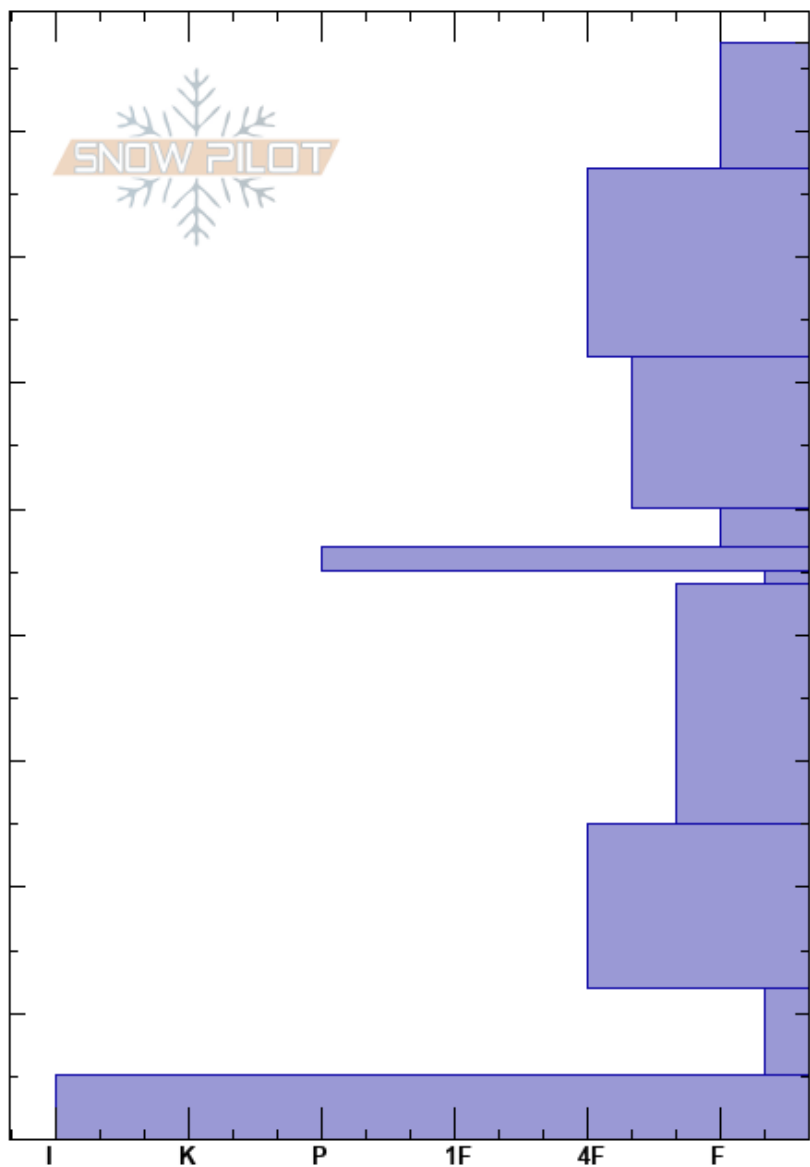

Kelly Mountain
 Smoky
 ID
 Elevation: 8748 ft
 Aspect: NW
 Specifics:

Jon Preuss
 12/04/2022 - 2:30pm
 Co-ord: 11T 704804W 4818697N
 Slope Angle: 25°
 Wind Loading: previous

Stability: **HS:87**
 Air Temperature:
 Sky Cover: OVC
 Precipitation: S1
 Wind: W Moderate

Layer Notes:
 45-44cm: Problematic layer

Height (cm)	Crystal		ρ kg/m ³	Stability tests & Layer comments
	Form	Size		
87				
80	+			
70	•			
60	•			
50	☐			CT13, RP @49cm
49	⊙⊙			ECTN13 @49cm
48	∇	10		PST40/100 (End) @49cm
45				CT9, RP @49cm
44				CT19, SC @45cm
43				CT13, SC @45cm
40				
30	☐	1		
20	☐			
10	^	3		
0	☐			