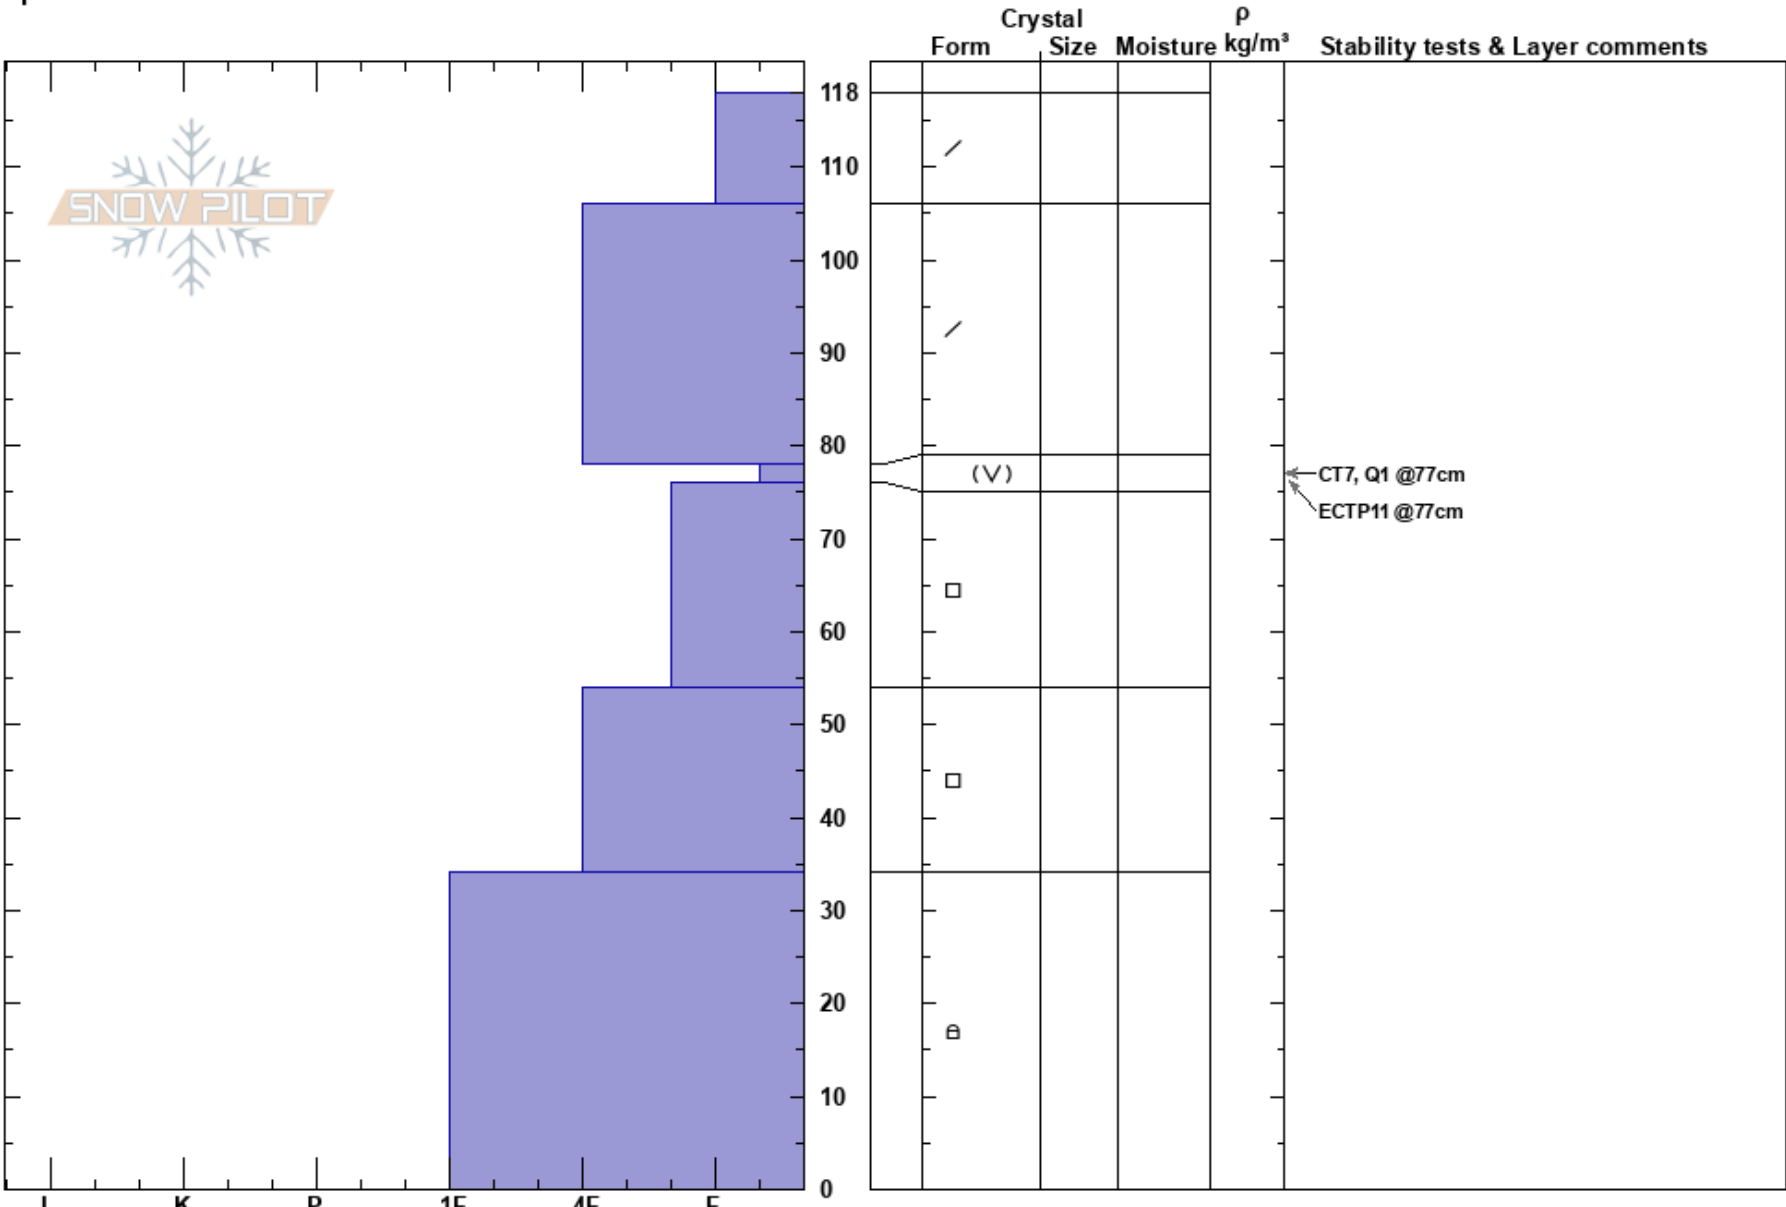

2022-12-04-Murdock-pea  
 Wasatch Range  
 UT  
 Elevation: 8920 ft  
 Aspect: 0°  
 Specifics:

Chad Brackelsberg  
 12/04/2022 - 10:30am  
 Co-ord: 12T 449592W 4505106N  
 Slope Angle: 21°  
 Wind Loading: no

Stability:  
 Air Temperature:  
 Sky Cover: OVC  
 Precipitation: NO  
 Wind: SW Calm

HS: 118  
 Layer Notes:  
 78-76cm: Problematic layer

Notes: No wind where the pit was dug, but strong SW winds on the ridge tops.