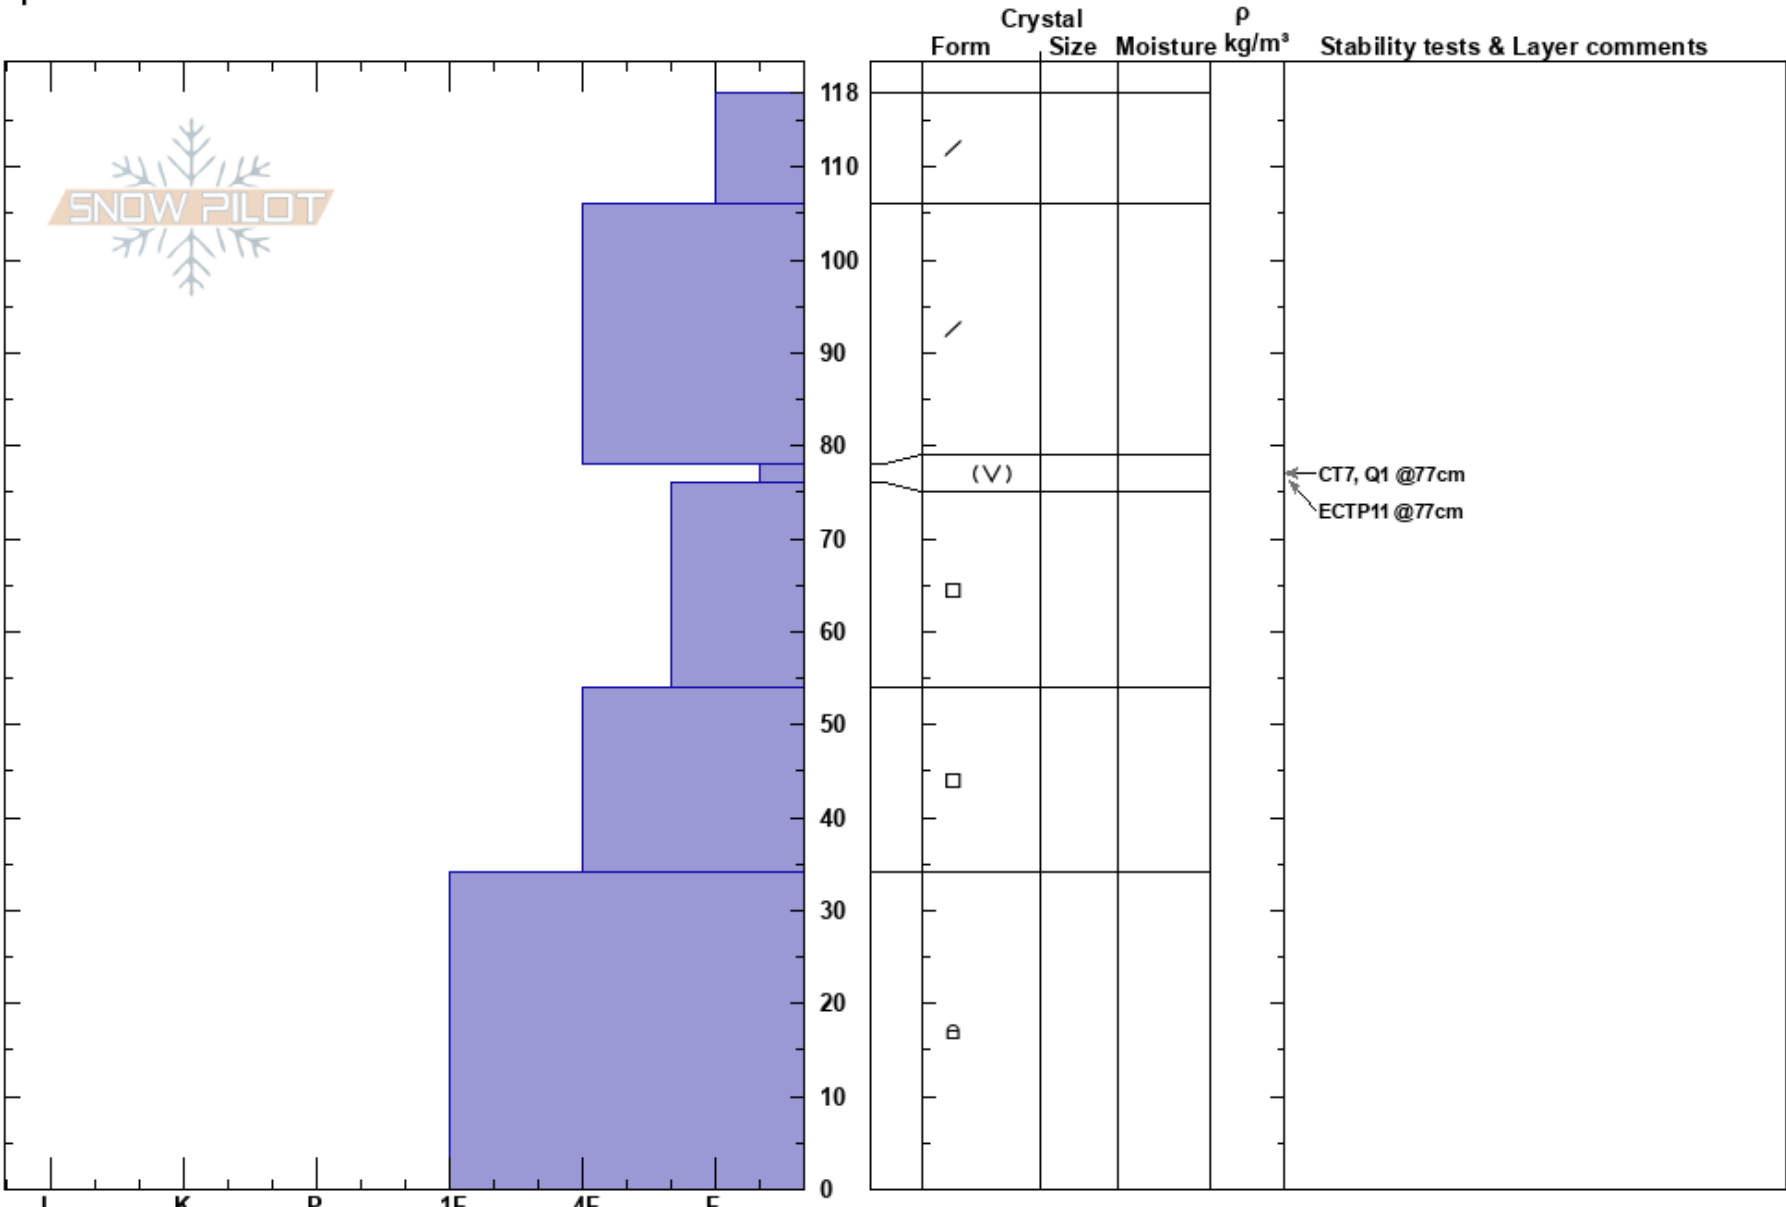

2022-12-04-Murdock-pea
 Wasatch Range
 UT
 Elevation: 8920 ft
 Aspect: 0°
 Specifics:

Chad Brackelsberg
 12/04/2022 - 10:30am
 Co-ord: 12T 449592W 4505106N
 Slope Angle: 21°
 Wind Loading: no

Stability:
 Air Temperature:
 Sky Cover: OVC
 Precipitation: NO
 Wind: SW Calm

HS: 118
 Layer Notes:
 78-76cm: Problematic layer

Notes: No wind where the pit was dug, but strong SW winds on the ridge tops.