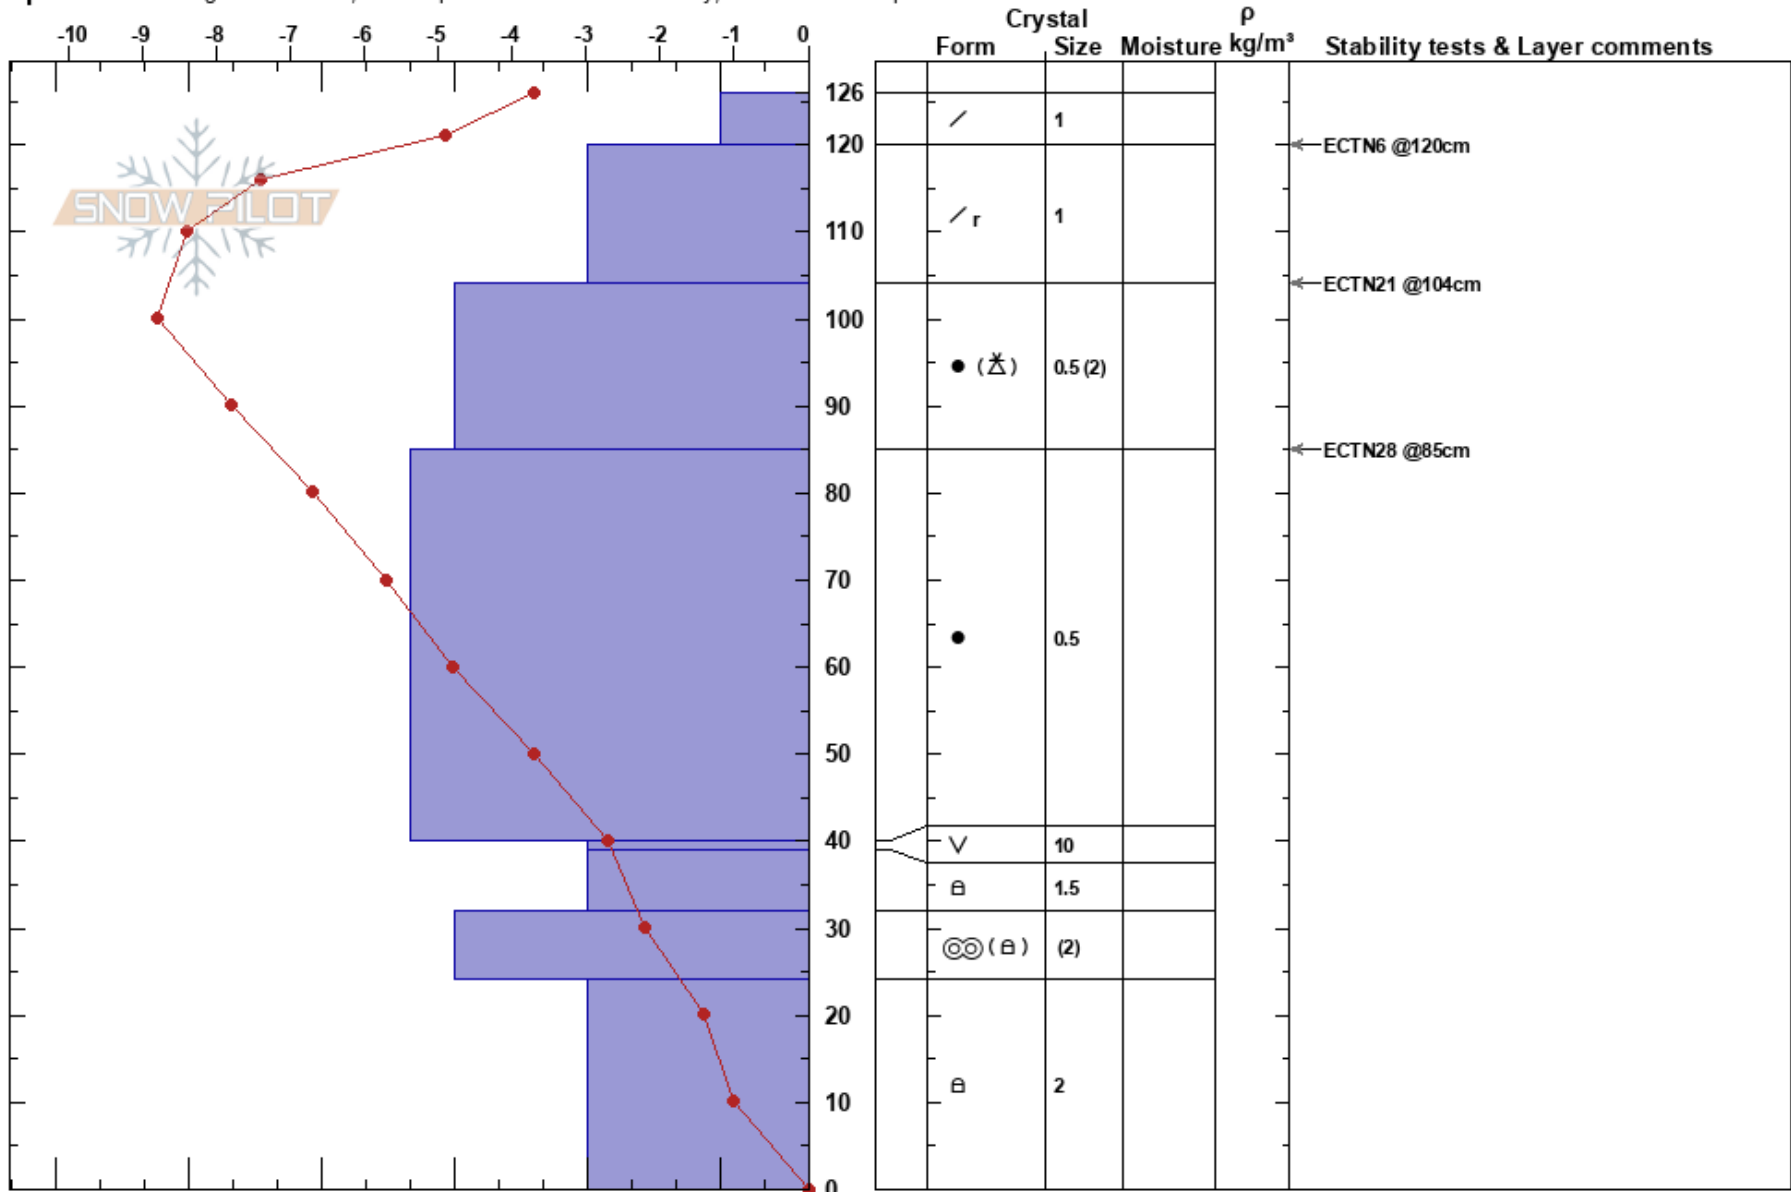

KP 10 Skiers Left  
 Silver Valley Area  
 ID  
 Elevation: 6050 ft  
 Aspect: N

Drew Mahan  
 12/04/2022 - 1:00pm  
 Co-ord:  
 Slope Angle: 32°  
 Wind Loading: previous

Stability: Fair  
 Air Temperature: -2.9°C  
 Sky Cover: BKN  
 Precipitation: NO  
 Wind: SW Light Breeze  
 HS: 126  
 PF: 50  
 PS: 20  
 39-32cm: Problematic layer

Specifics: Pit dug in a Ski Area; Pit is representative of backcountry; Ski tracks on slope

Notes: