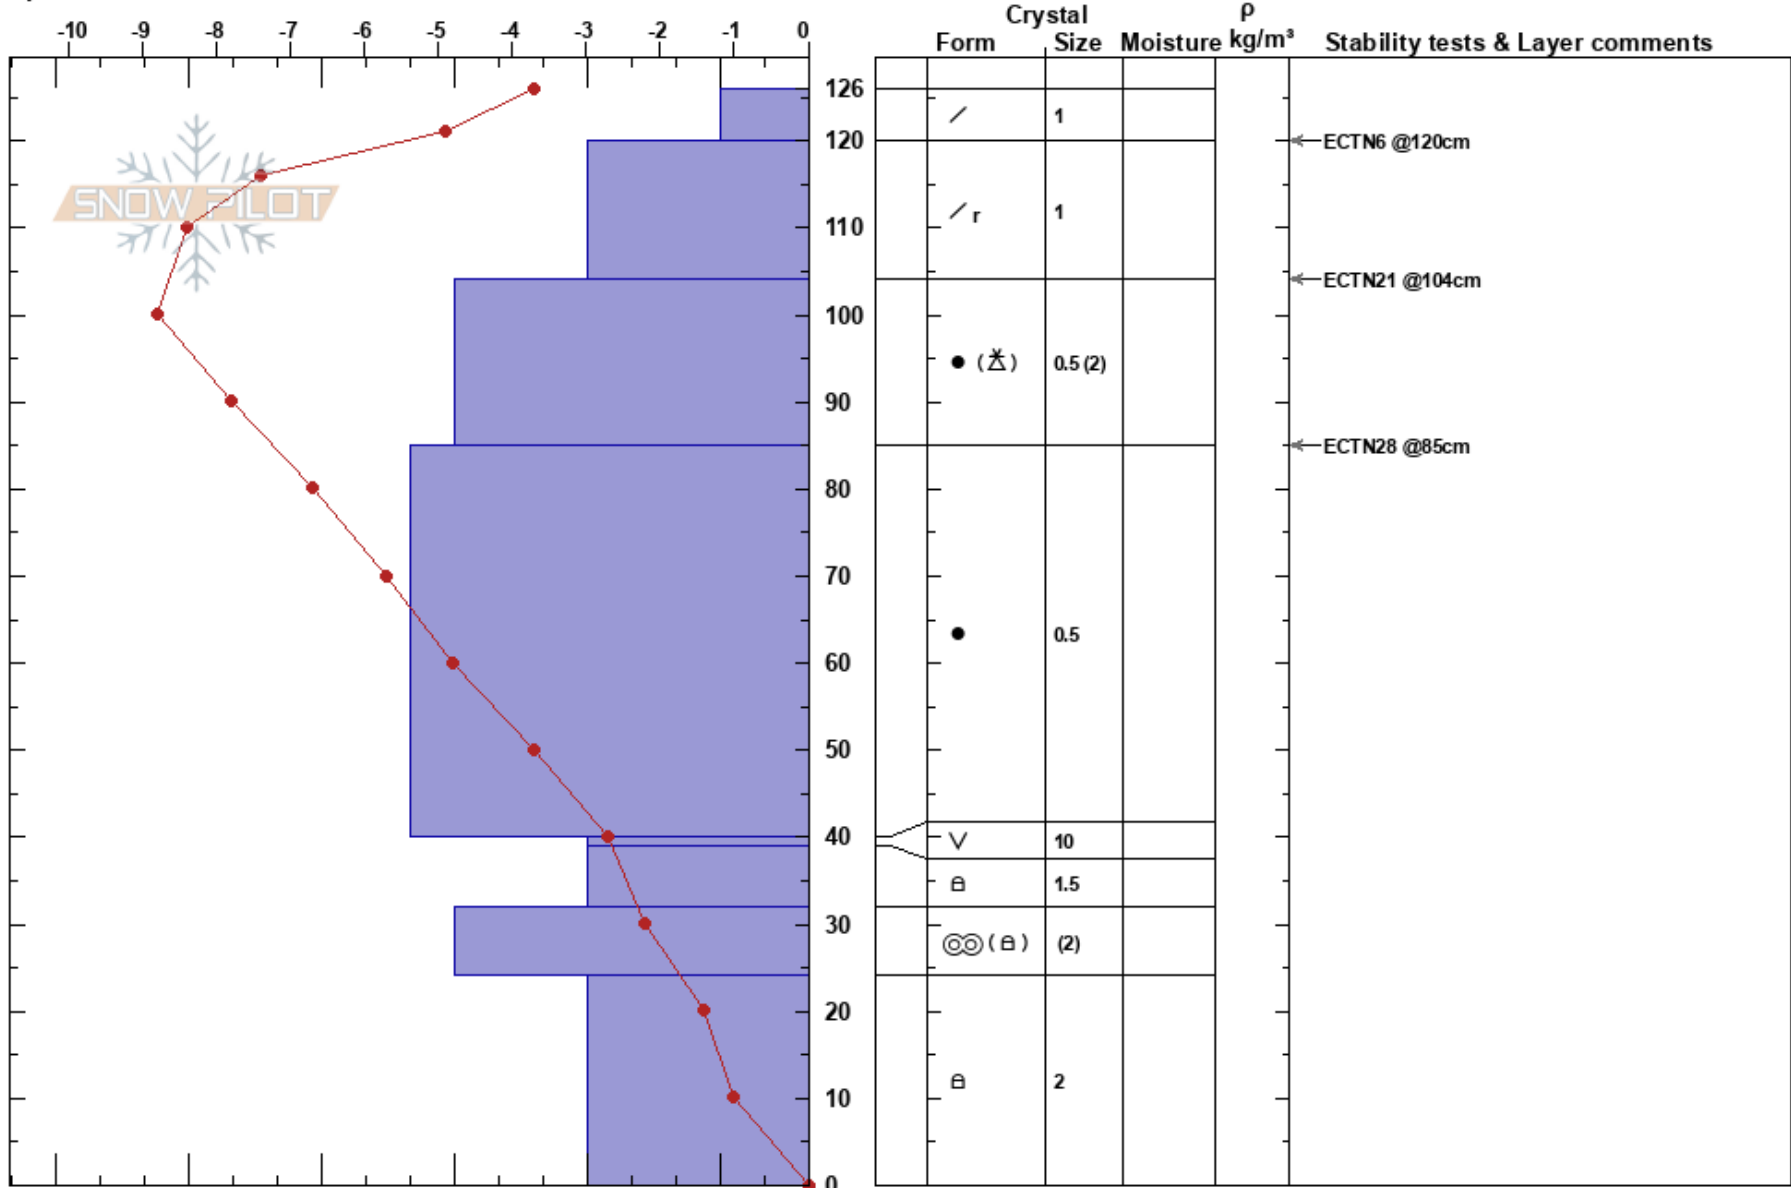

KP 10 Skiers Left  
 Silver Valley Area  
 ID  
 Elevation: 6050 ft  
 Aspect: N

Drew Mahan  
 12/04/2022 - 1:00pm  
 Co-ord:  
 Slope Angle: 32°  
 Wind Loading: previous

Stability: Fair  
 Air Temperature: -2.9°C  
 Sky Cover: BKN  
 Precipitation: NO  
 Wind: SW Light Breeze  
 HS: 126  
 PF: 50  
 PS: 20  
 39-32cm: Problematic layer

Specifics: Pit dug in a Ski Area; Pit is representative of backcountry; Ski tracks on slope

Notes: