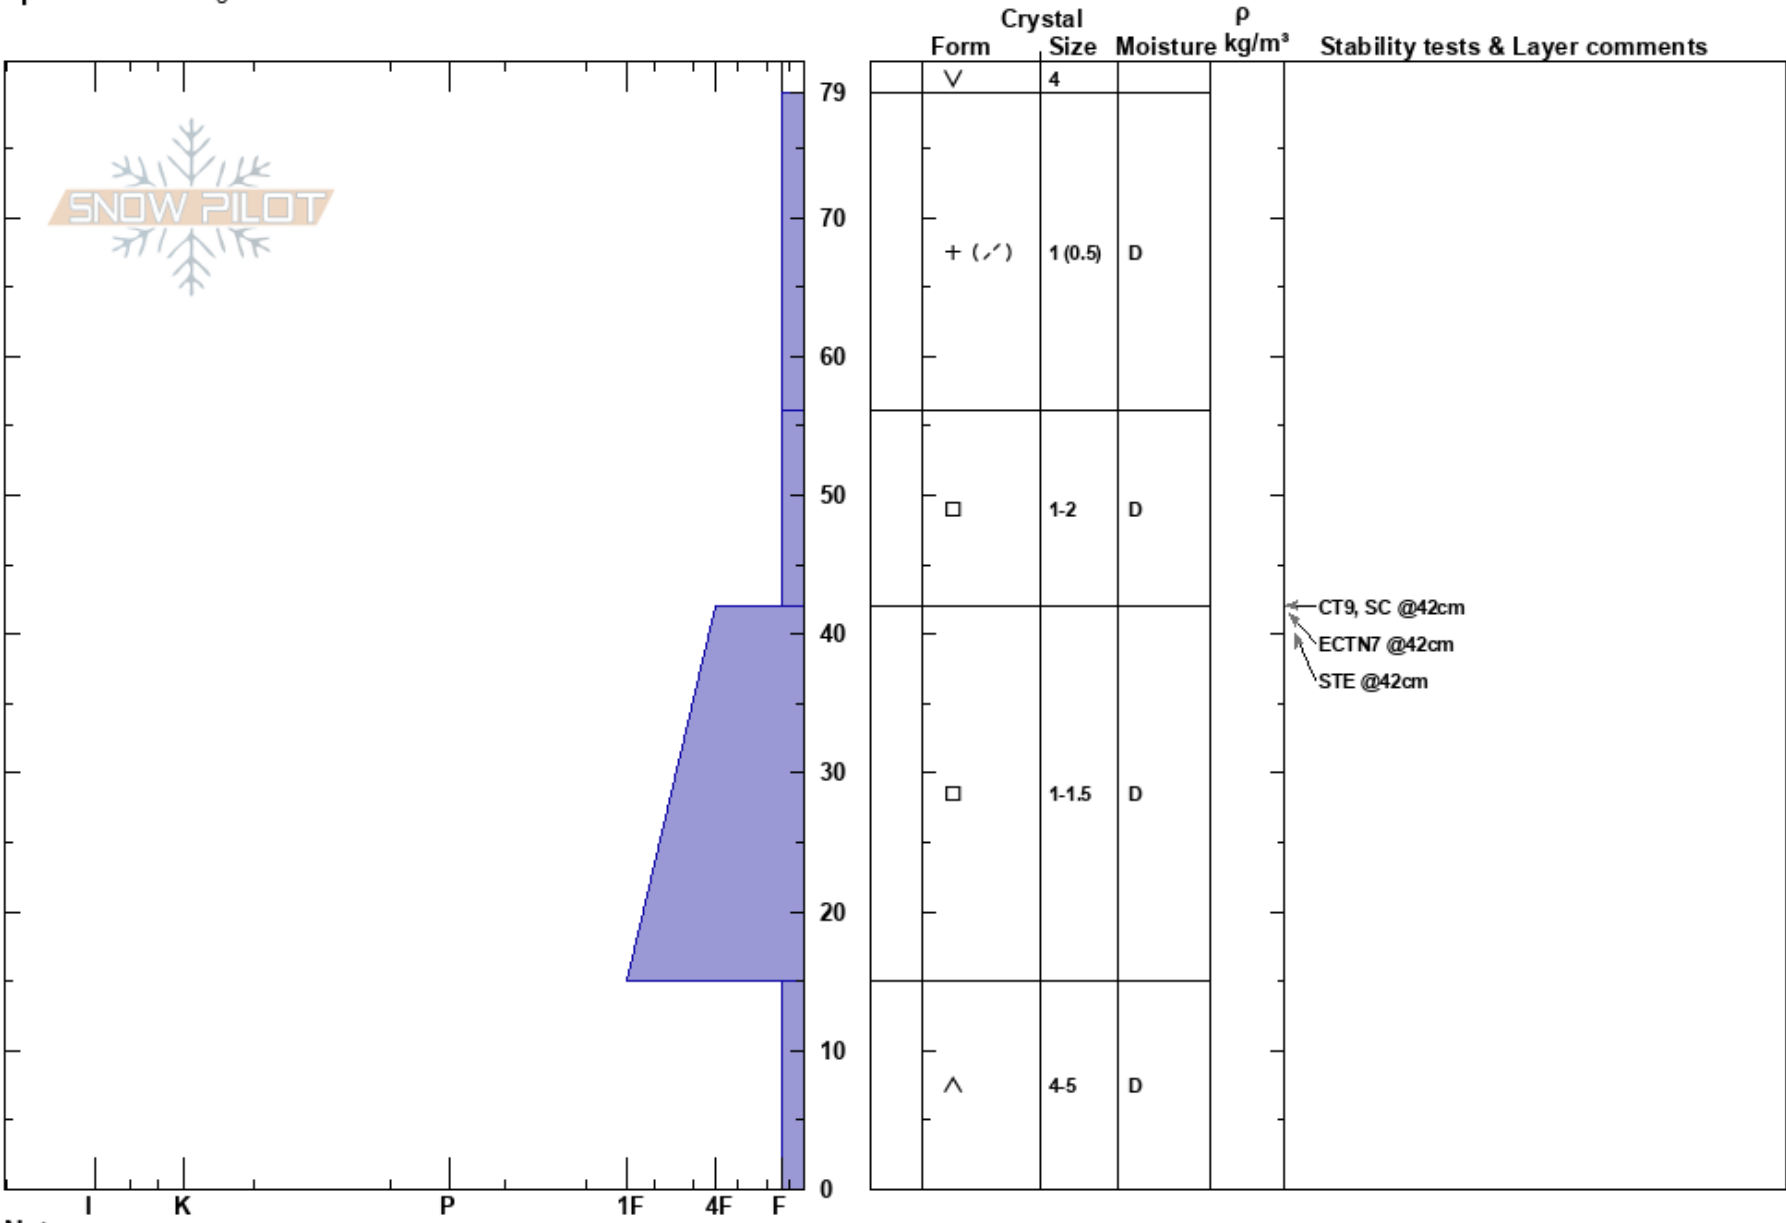

Uneva west side  
 Gore Range  
 CO  
**Elevation:** 11909 ft  
**Aspect:** NW  
**Specifics:** Cracking

Drew Gibson  
 12/04/2022 - 2:00am  
**Co-ord:** 39.55109N, -106.20159W  
**Slope Angle:** 34°  
**Wind Loading:** no

**Stability:** HS:79  
**Air Temperature:**  
**Sky Cover:** SCT  
**Precipitation:** NO  
**Wind:** SW Moderate

**Layer Notes:**

**Notes:** I K P 1F 4F F