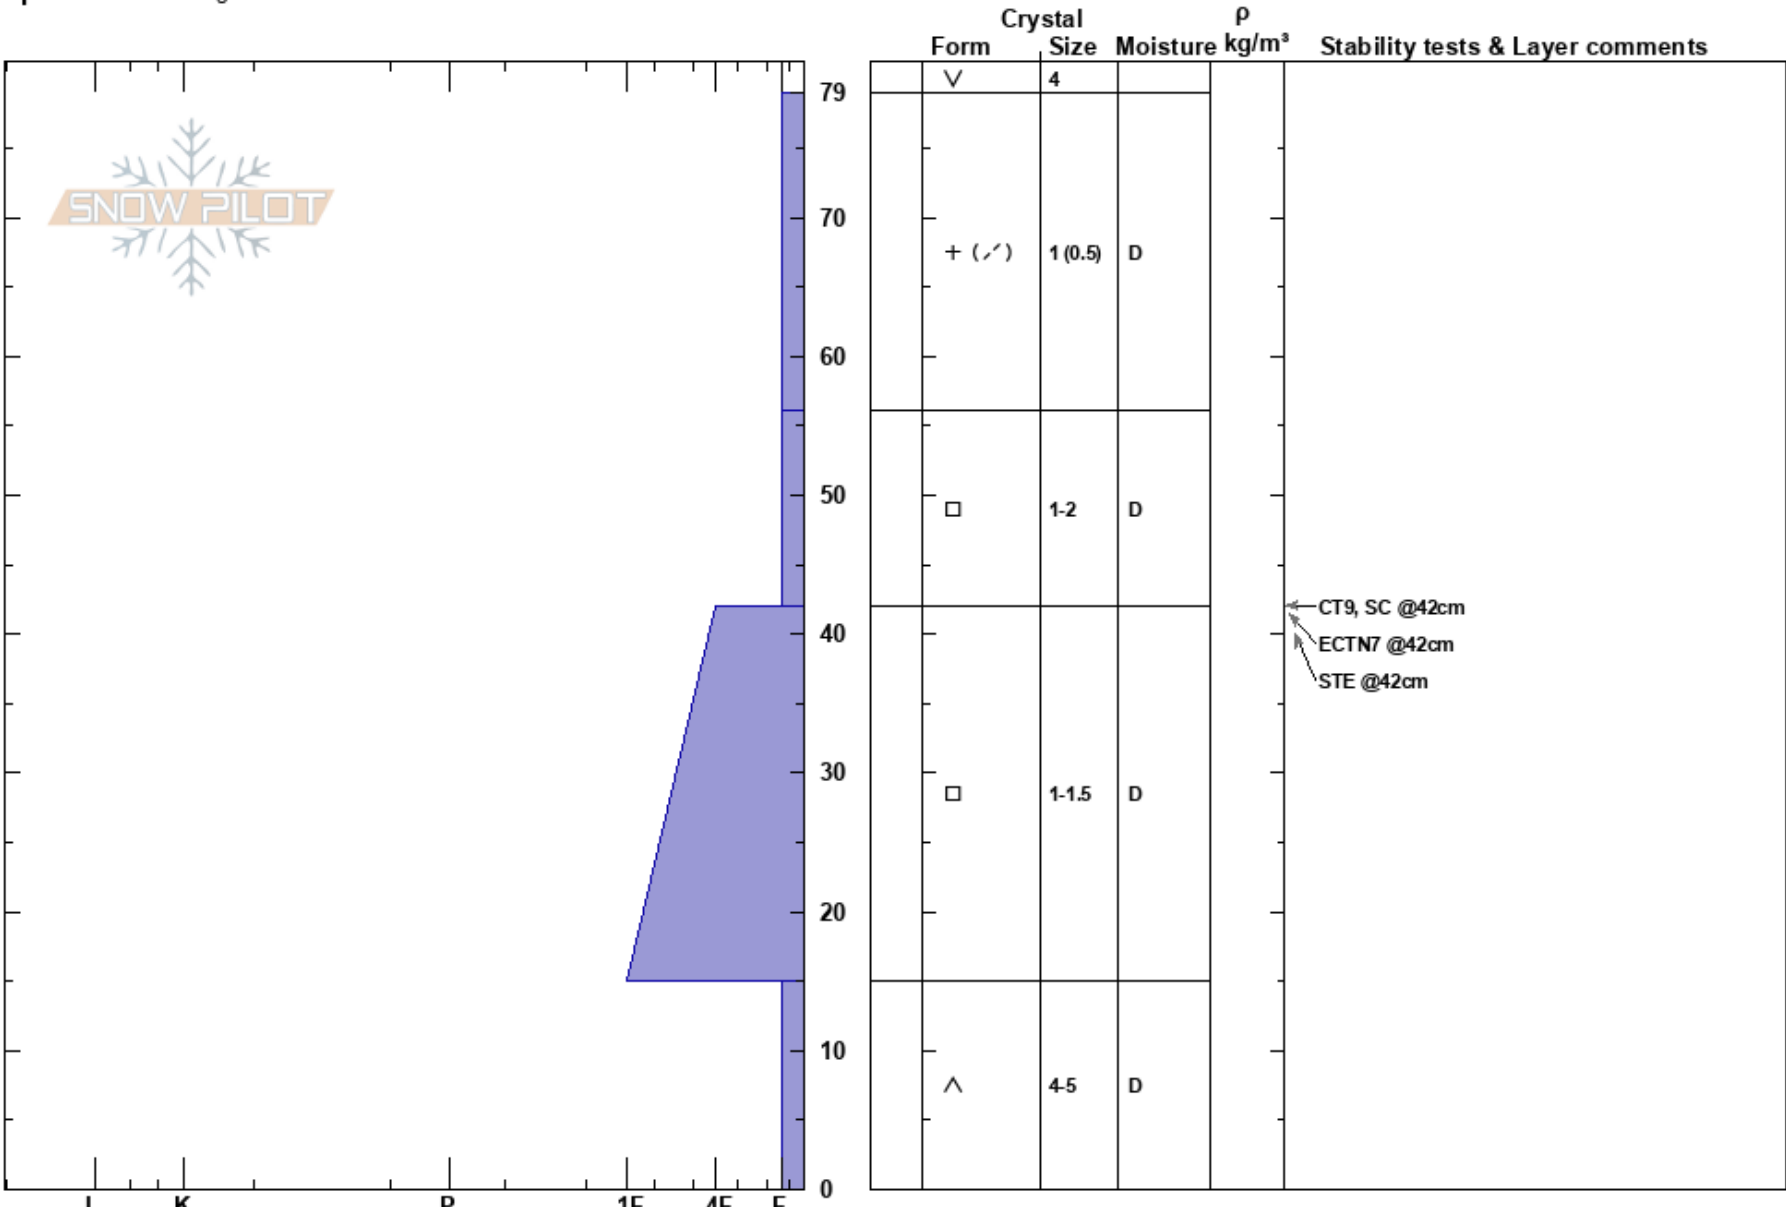

Uneva west side  
 Gore Range  
 CO  
**Elevation:** 11909 ft  
**Aspect:** NW  
**Specifics:** Cracking

Drew Gibson  
 12/04/2022 - 2:00am  
**Co-ord:** 39.55109N, -106.20159W  
**Slope Angle:** 34°  
**Wind Loading:** no

**Stability:**  
**Air Temperature:**  
**Sky Cover:** SCT  
**Precipitation:** NO  
**Wind:** SW Moderate

**HS:** 79

**Layer Notes:**

**Notes:**