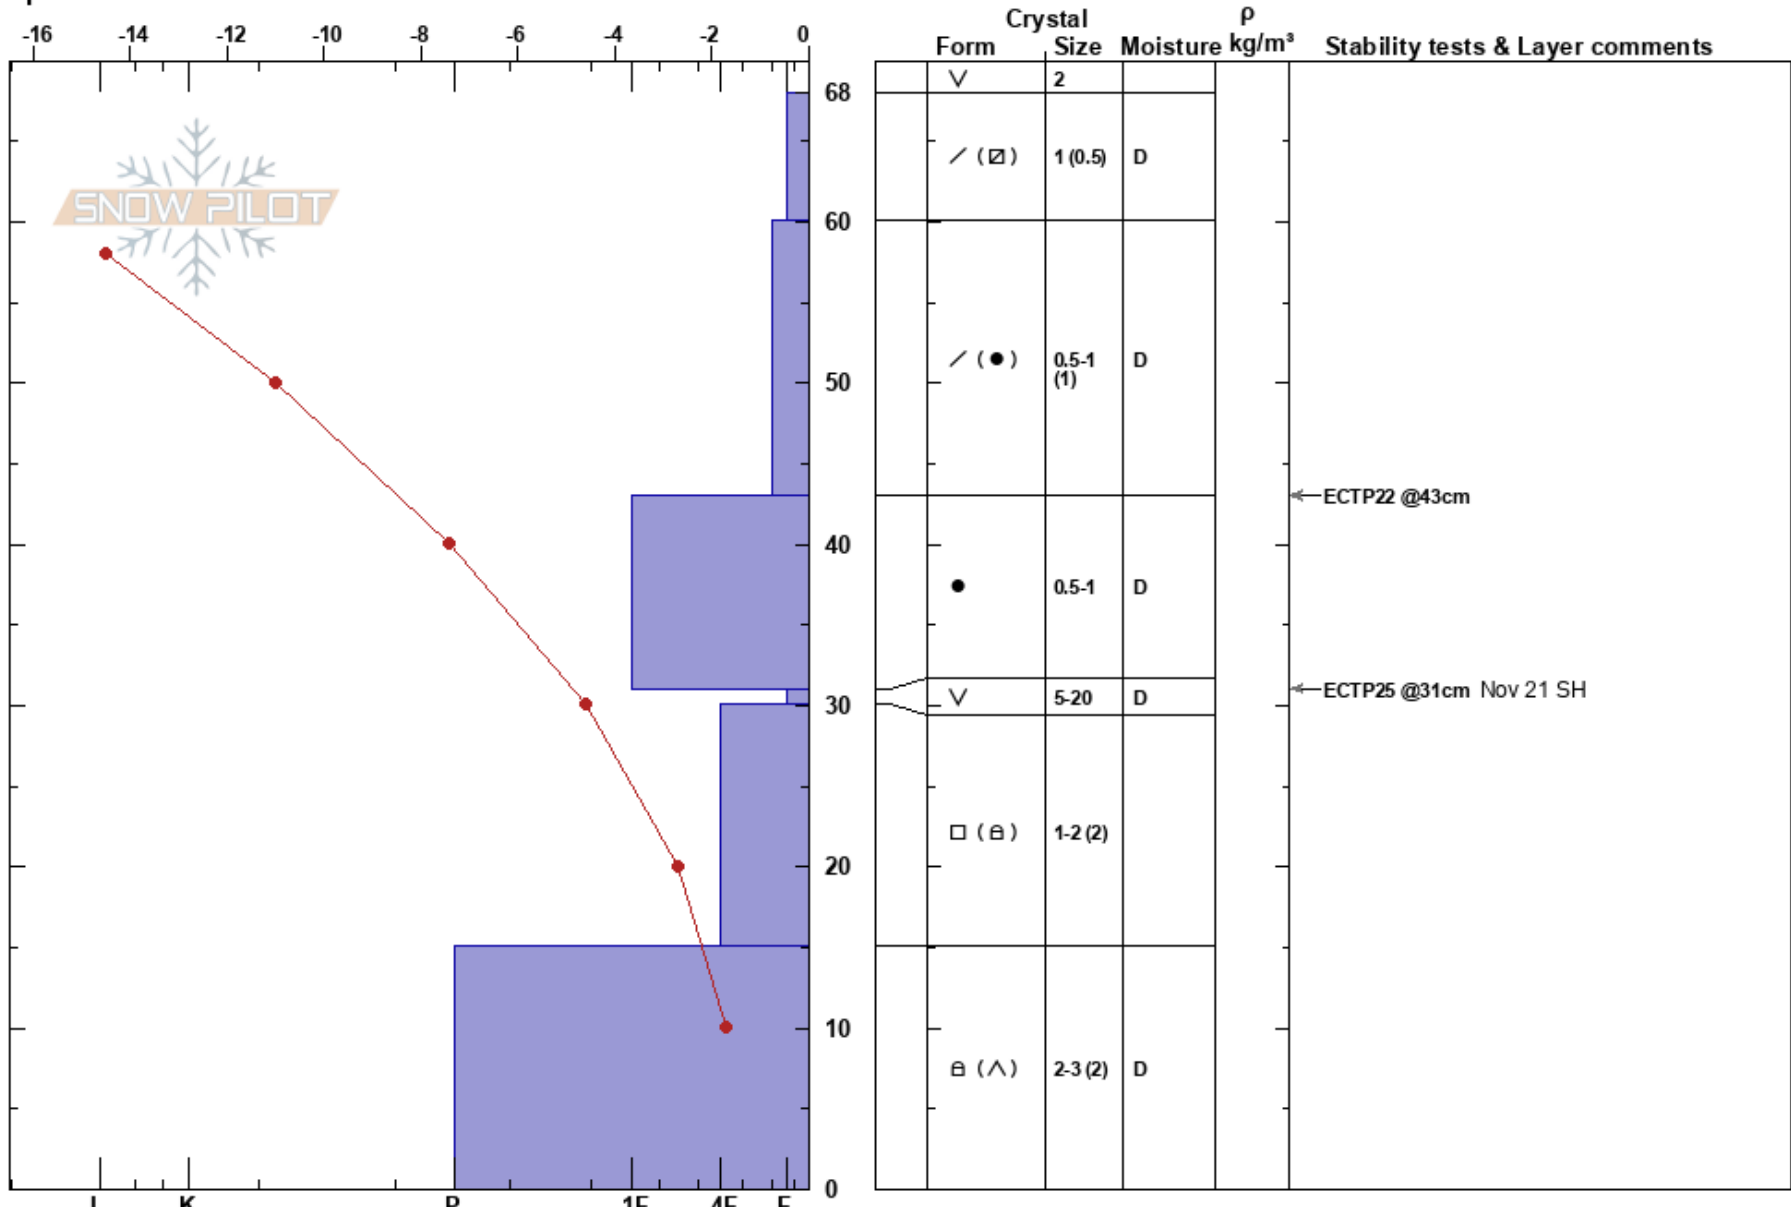

Victor Main Wx (4)
 monashee
 CA
Elevation: 1252 m
Aspect:
Specifics:

Darren Cook
 12/04/2022 - 9:45am
Co-ord: 11U 401554W 5643172N
Slope Angle: 10°
Wind Loading:

Stability: **HS:**68 **Layer Notes:**
Air Temperature: -14°C **PF:** 50 31-30cm: Problematic layer
Sky Cover: CLR
Precipitation: NO
Wind: W Light Breeze

Notes: Site characteristics: Cleared cut block next to Victor Main weather station. Vegetation in lower snowpack
 Profile objective: Snow depth, significant weak layers, first snow profile of Trans Canada West this season
 Profile completed by Greg and Darren