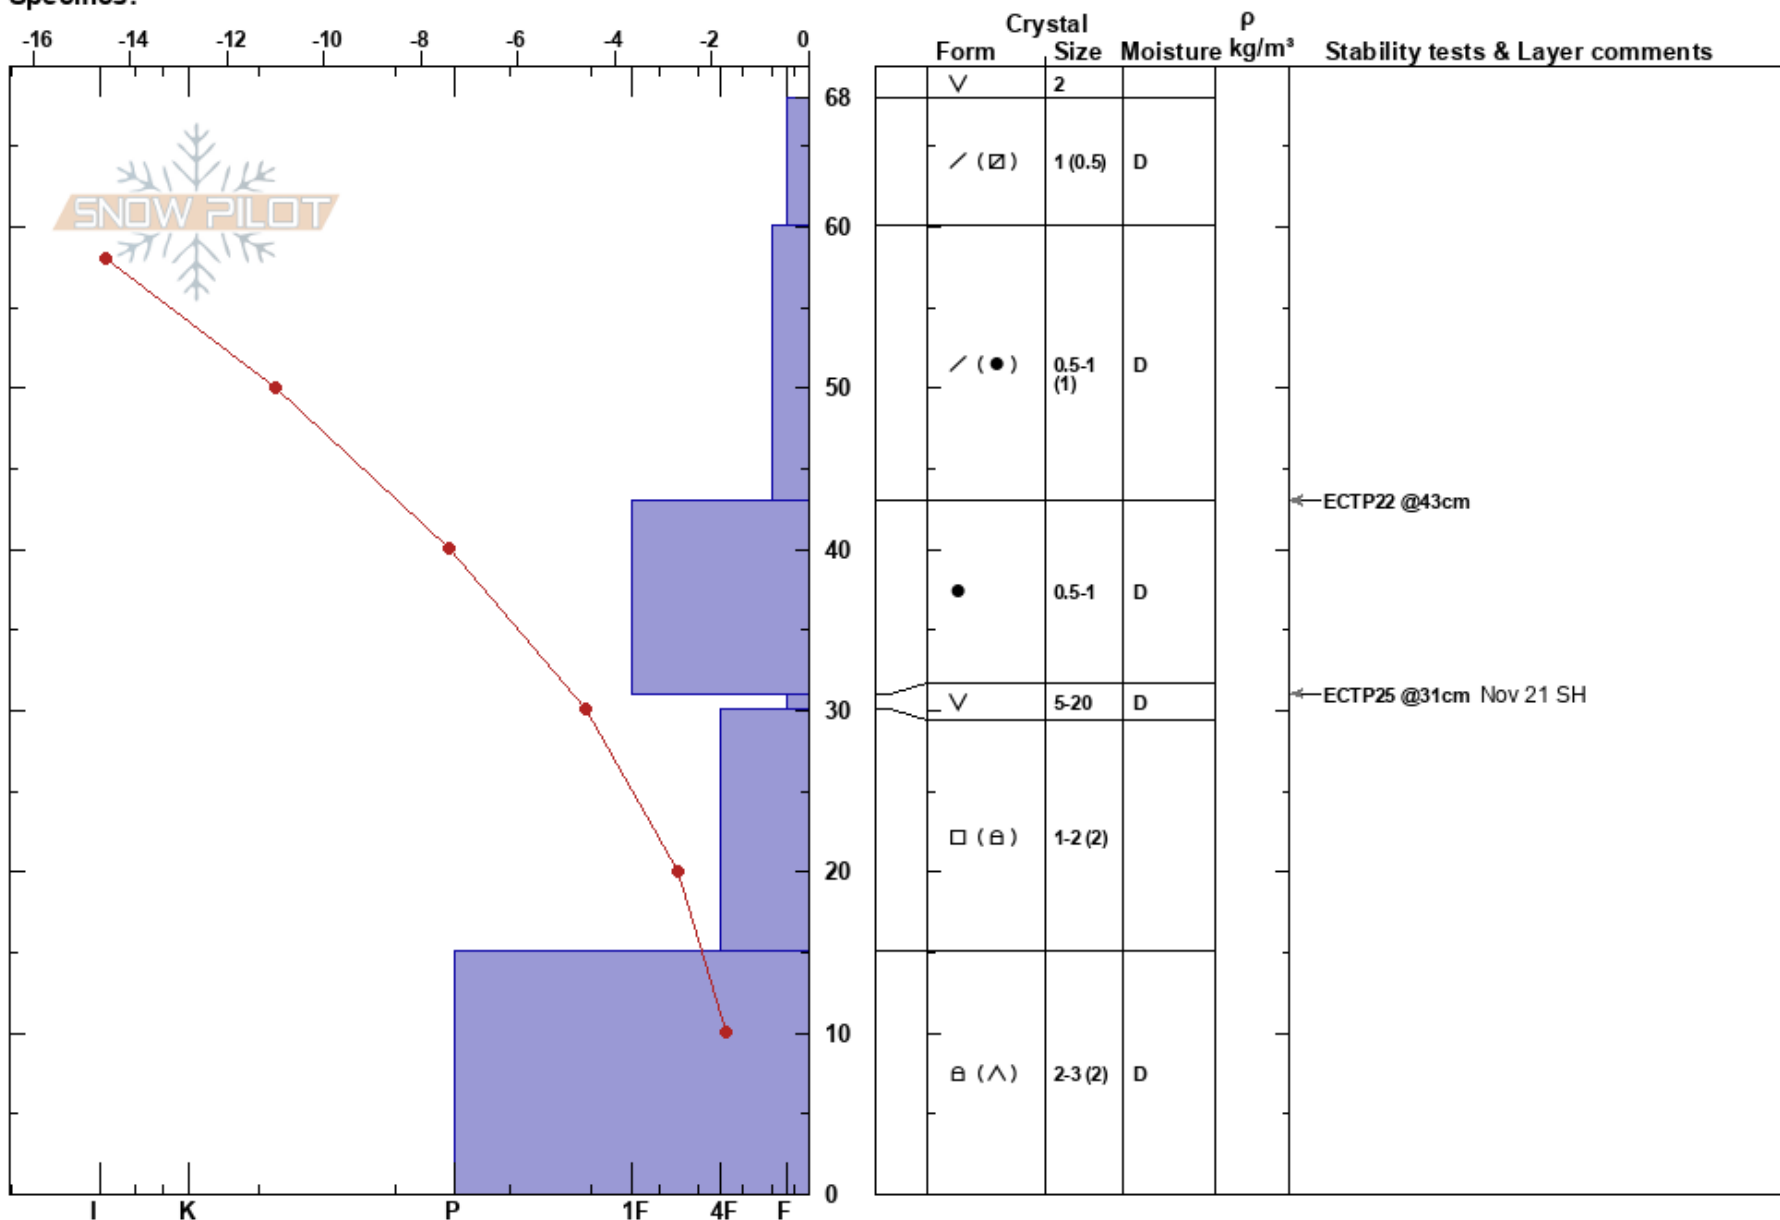

Victor Main Wx (4)  
 monashee  
 CA  
**Elevation:** 1252 m  
**Aspect:**  
**Specifics:**

Darren Cook  
 12/04/2022 - 9:45am  
**Co-ord:** 11U 401554W 5643172N  
**Slope Angle:** 10°  
**Wind Loading:**

**Stability:** **HS:**68 **Layer Notes:**  
**Air Temperature:** -14°C **PF:** 50 31-30cm: Problematic layer  
**Sky Cover:** CLR  
**Precipitation:** NO  
**Wind:** W Light Breeze

**Notes:** Site characteristics: Cleared cut block next to Victor Main weather station. Vegetation in lower snowpack  
 Profile objective: Snow depth, significant weak layers, first snow profile of Trans Canada West this season  
 Profile completed by Greg and Darren