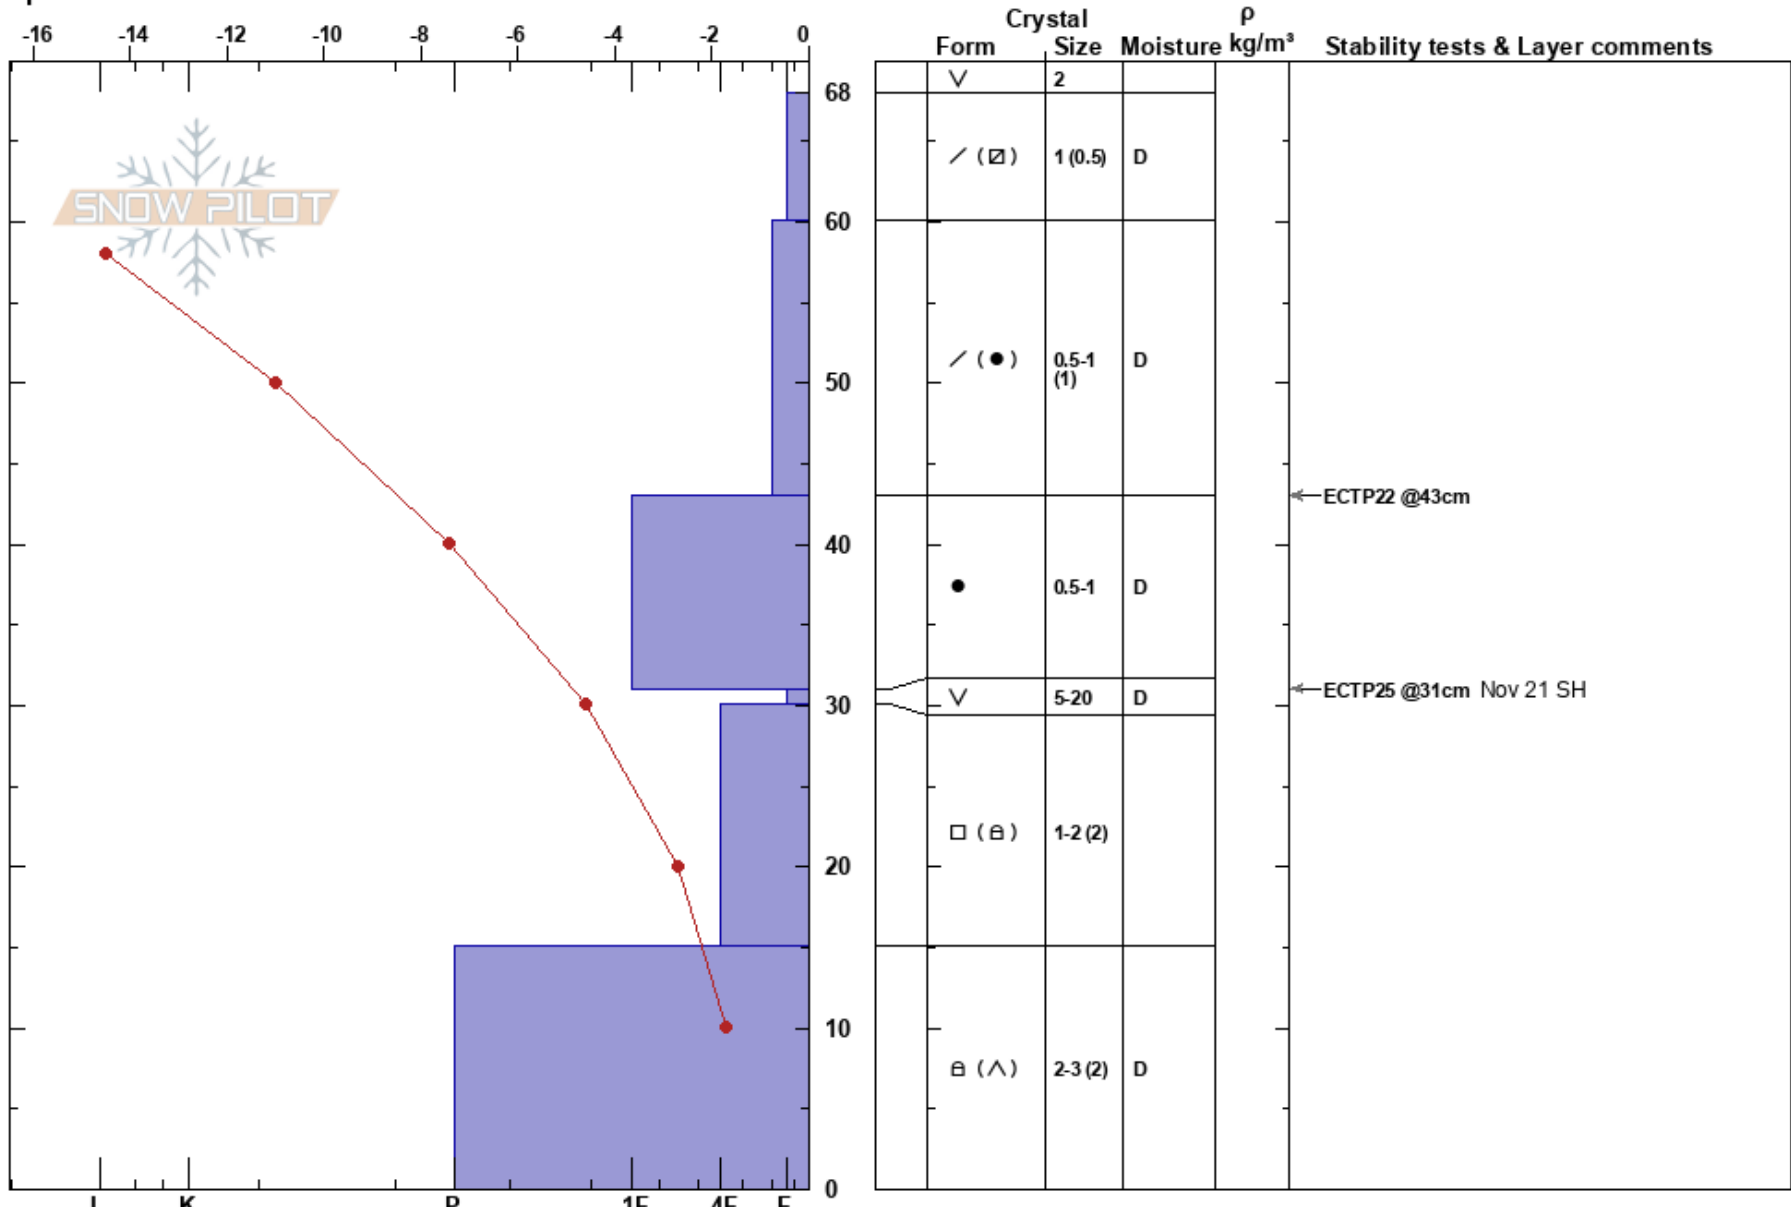

Victor Main Wx (4)  
 monashee  
 CA  
**Elevation:** 1252 m  
**Aspect:**  
**Specifics:**

Darren Cook  
 12/04/2022 - 9:45am  
**Co-ord:** 11U 401554W 5643172N  
**Slope Angle:** 10°  
**Wind Loading:**

**Stability:** **HS:**68 **Layer Notes:**  
**Air Temperature:** -14°C **PF:** 50 31-30cm: Problematic layer  
**Sky Cover:** CLR  
**Precipitation:** NO  
**Wind:** W Light Breeze

**Notes:** Site characteristics: Cleared cut block next to Victor Main weather station. Vegetation in lower snowpack  
 Profile objective: Snow depth, significant weak layers, first snow profile of Trans Canada West this season  
 Profile completed by Greg and Darren