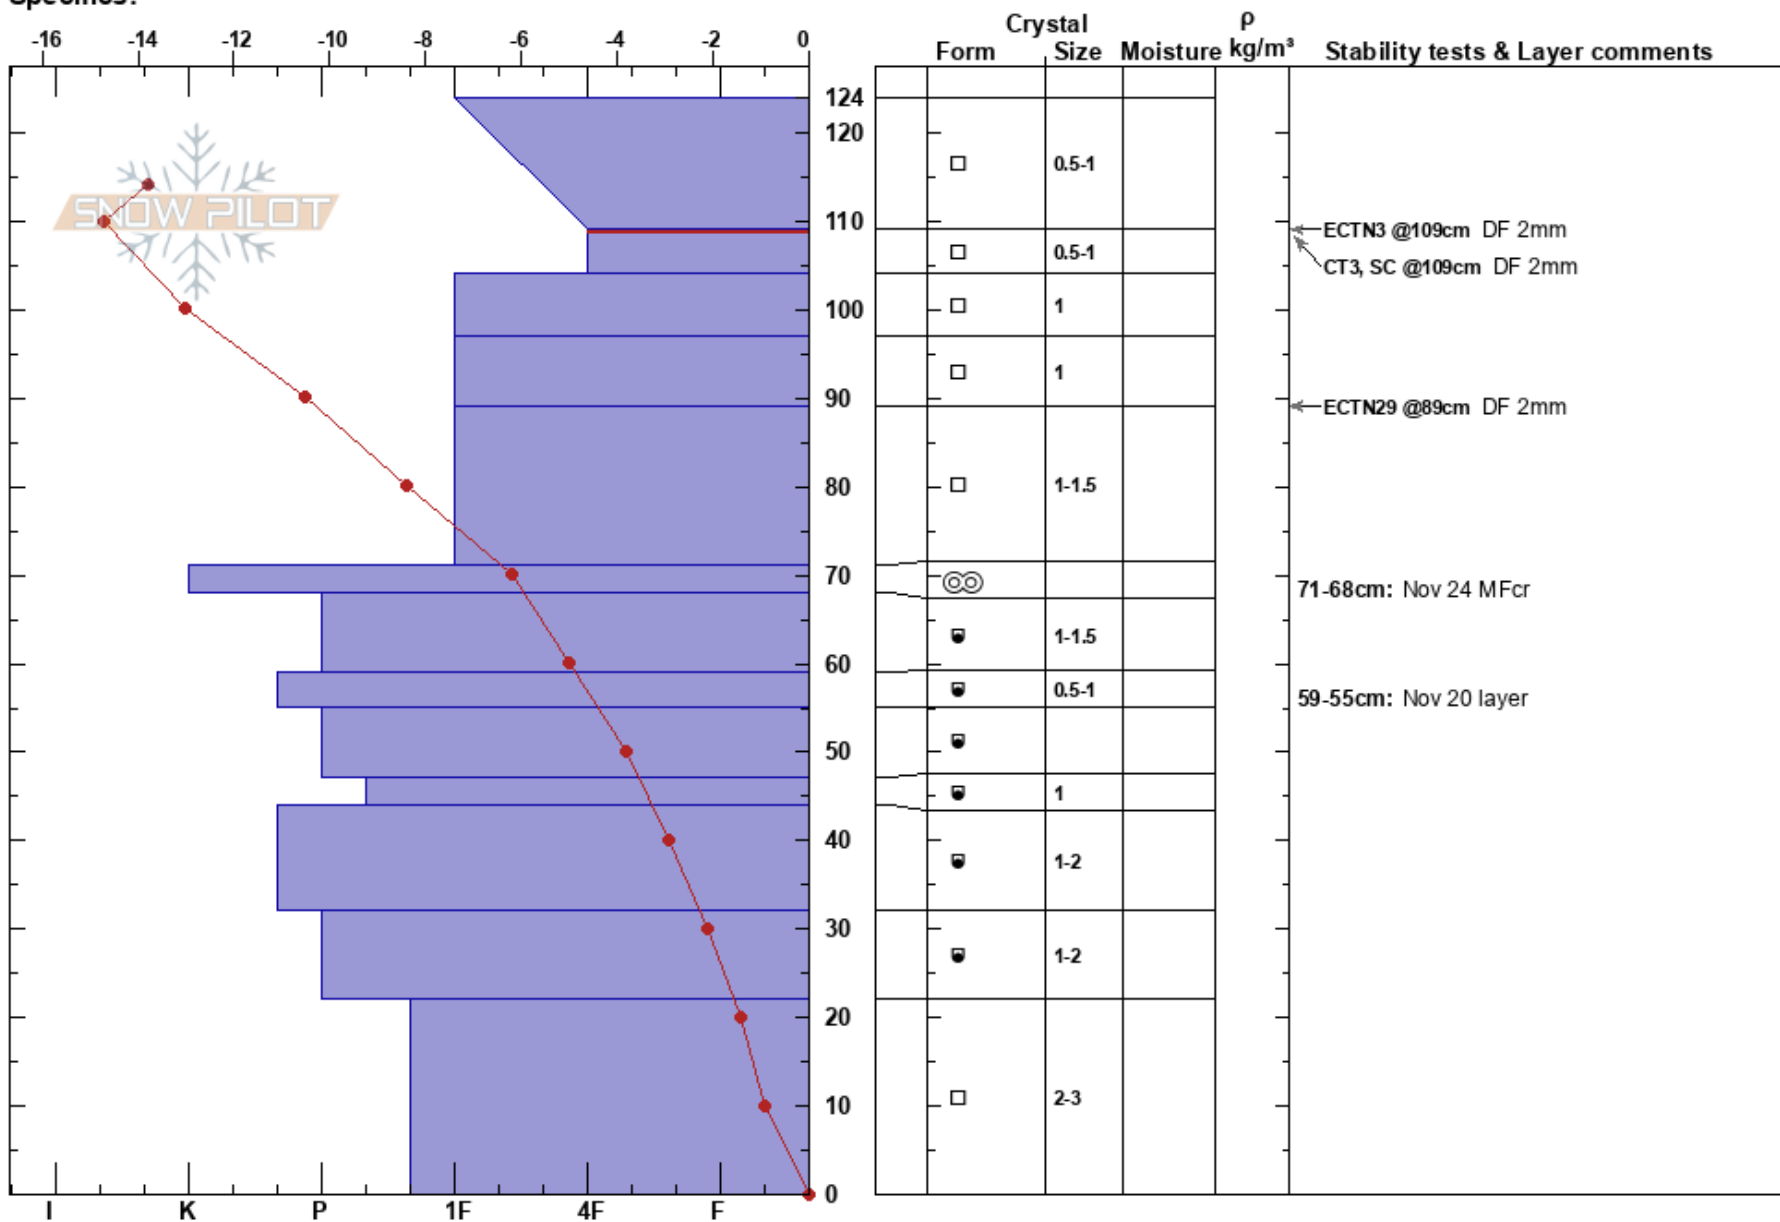

MMwx  
 Misinchinka  
 BC  
 Elevation: 1270 m  
 Aspect: S  
 Specifics:

Trapper Gilowski  
 04/12/2022 - 13:30  
 Co-ord: 55.09662N, -122.10478W  
 Slope Angle: 10°  
 Wind Loading: previous

Stability:  
 Air Temperature: -11.8°C  
 Sky Cover: OVC  
 Precipitation: NO  
 Wind: Calm

HS: 124  
 Layer Notes:  
 109-104cm: Problematic layer  
 71-68cm: Nov 24 MFcr  
 59-55cm: Nov 20 layer

Notes: MMwx, opening in trees