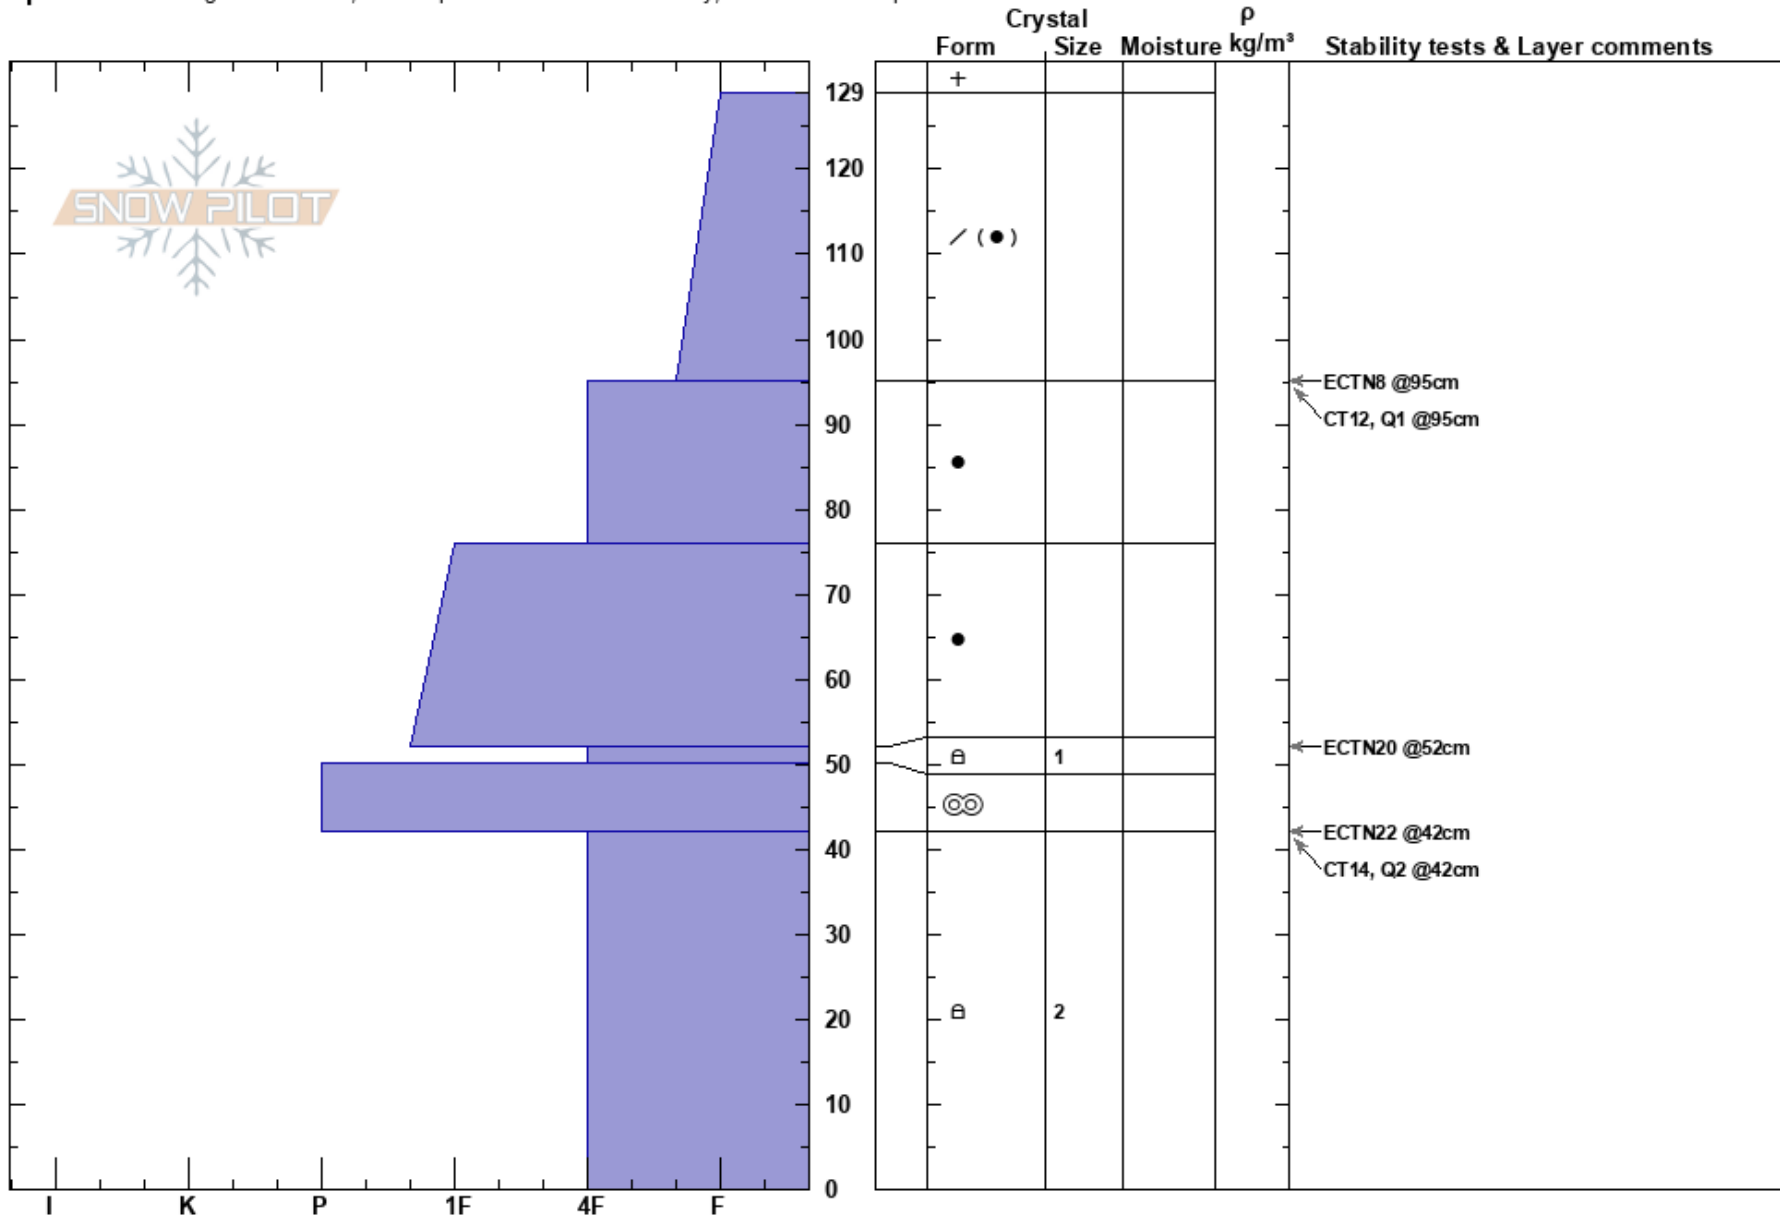

Saratoga  
 Teton Range  
 WY  
 Elevation: 8203 ft  
 Aspect: 160°

Eric Worth  
 12/04/2022 - 2:30pm  
 Co-ord: 43.60933N, -110.82797W  
 Slope Angle: 30°  
 Wind Loading: previous

Stability: Fair  
 Air Temperature: -4°C  
 Sky Cover: OVC  
 Precipitation: S1  
 Wind: Calm  
 HS: 129  
 PF: 120 52-50cm: Problematic layer  
 PS: 20

Specifics: Pit dug in a Ski Area; Pit is representative of backcountry; Ski tracks on slope

Notes: JHSP Fuller, Worth, Mellick