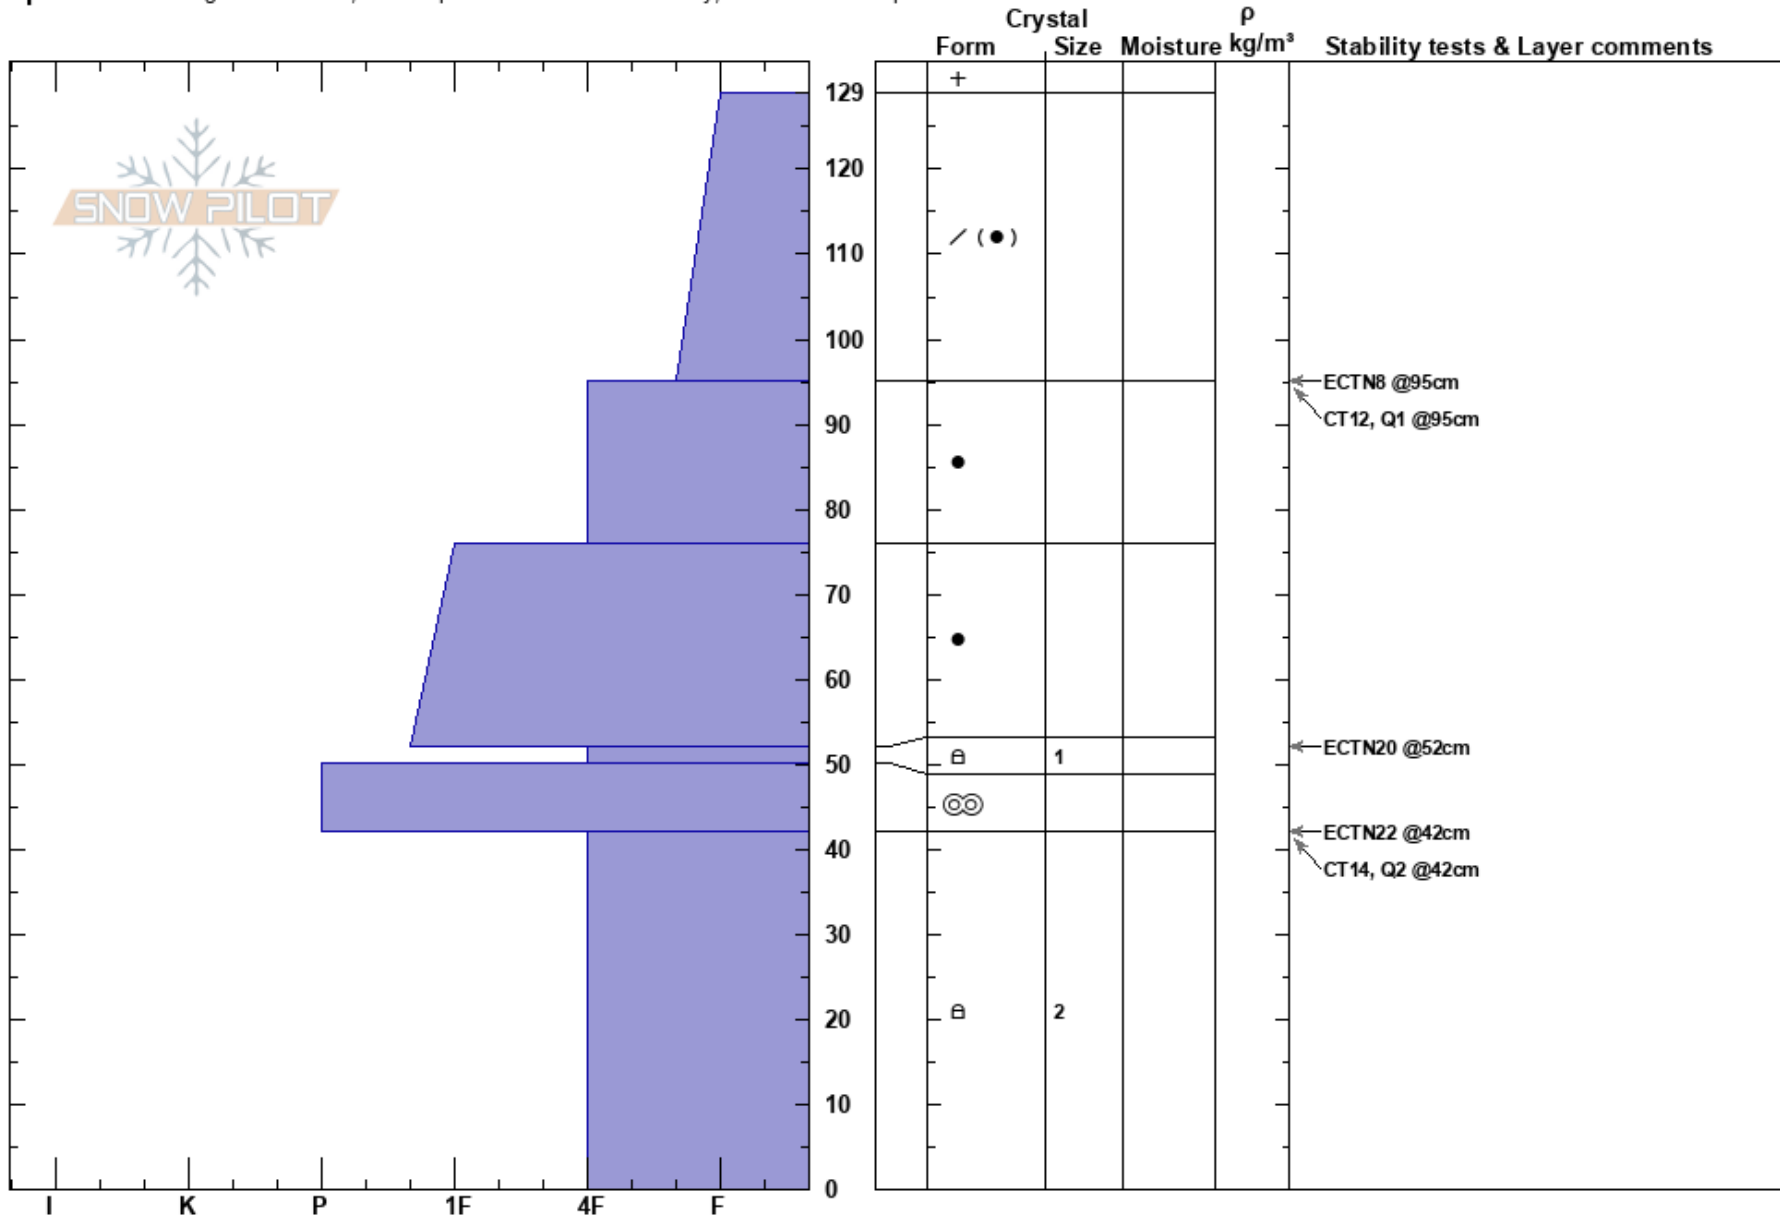

Saratoga
 Teton Range
 WY
 Elevation: 8203 ft
 Aspect: 160°

Eric Worth
 12/04/2022 - 2:30pm
 Co-ord: 43.60933N, -110.82797W
 Slope Angle: 30°
 Wind Loading: previous

Stability: Fair
 Air Temperature: -4°C
 Sky Cover: OVC
 Precipitation: S1
 Wind: Calm
 HS: 129
 PF: 120 52-50cm: Problematic layer
 PS: 20

Specifics: Pit dug in a Ski Area; Pit is representative of backcountry; Ski tracks on slope

Notes: JHSP Fuller, Worth, Mellick