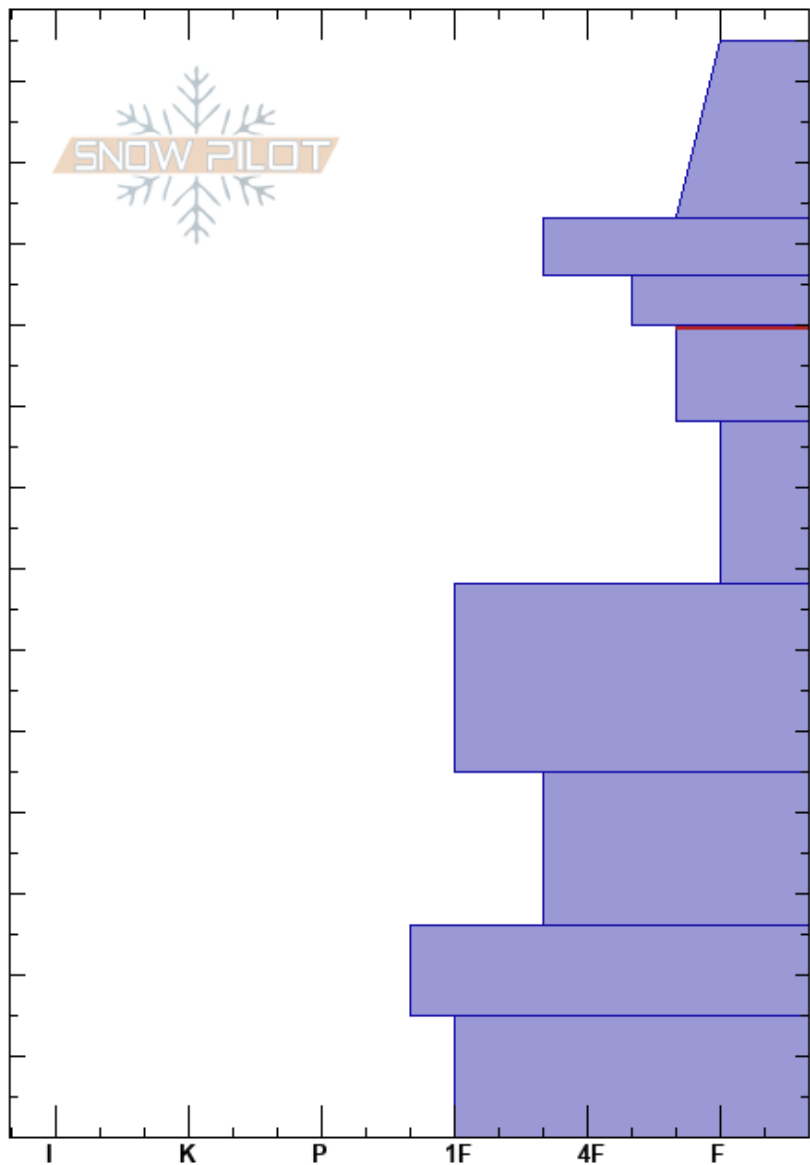

Ivories
 Wasatch Range
 UT
 Elevation: 9800 ft
 Aspect: 62°
 Specifics:

Brady Evans
 12/04/2022 - 10:15am
 Co-ord: 40.60701N, -111.66517W
 Slope Angle: 16°
 Wind Loading: yes

Stability:
 Air Temperature: -4°C
 Sky Cover: OVC
 Precipitation: NO
 Wind: SW Moderate

HS: 135
 Layer Notes:
 100-88cm: Problematic layer

Height (cm)	Crystal		ρ kg/m ³	Stability tests & Layer comments
	Form	Size		
135				
130				
120	—			
110	•			
100	—			
90				
80	□			← CT11, SP @88cm ← ECTP11 @88cm
70				
60	⊖			
50				
40	□			
30				
20	⊖			
10	⊖			
0				