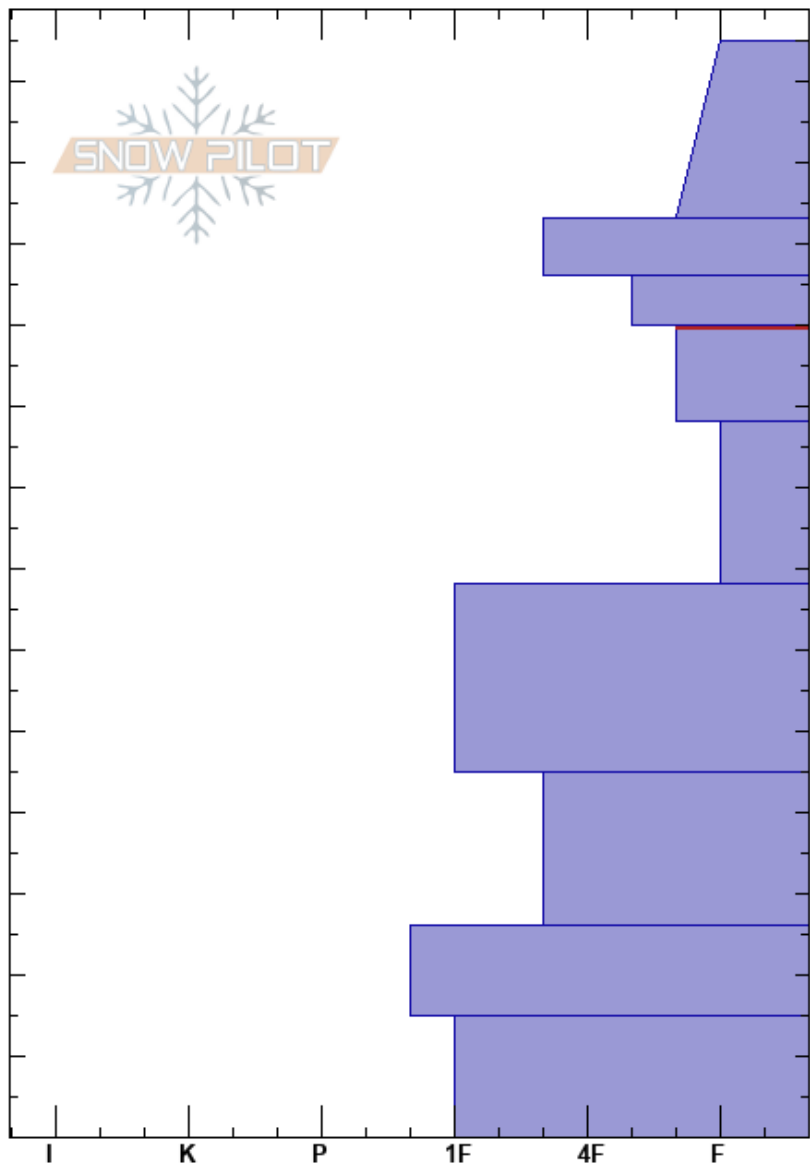

Ivories
 Wasatch Range
 UT
 Elevation: 9800 ft
 Aspect: 62°
 Specifics:

Brady Evans
 12/04/2022 - 10:15am
 Co-ord: 40.60701N, -111.66517W
 Slope Angle: 16°
 Wind Loading: yes

Stability:
 Air Temperature: -4°C
 Sky Cover: OVC
 Precipitation: NO
 Wind: SW Moderate

HS: 135
 Layer Notes:
 100-88cm: Problematic layer

Height (cm)	Crystal		ρ kg/m ³	Stability tests & Layer comments
	Form	Size		
135				
130				
120	—			
110	•			
100	—			
90				
80	□			← CT11, SP @88cm ← ECTP11 @88cm
70				
60	⊖			
50				
40	□			
30				
20	⊖			
10	⊖			
0				