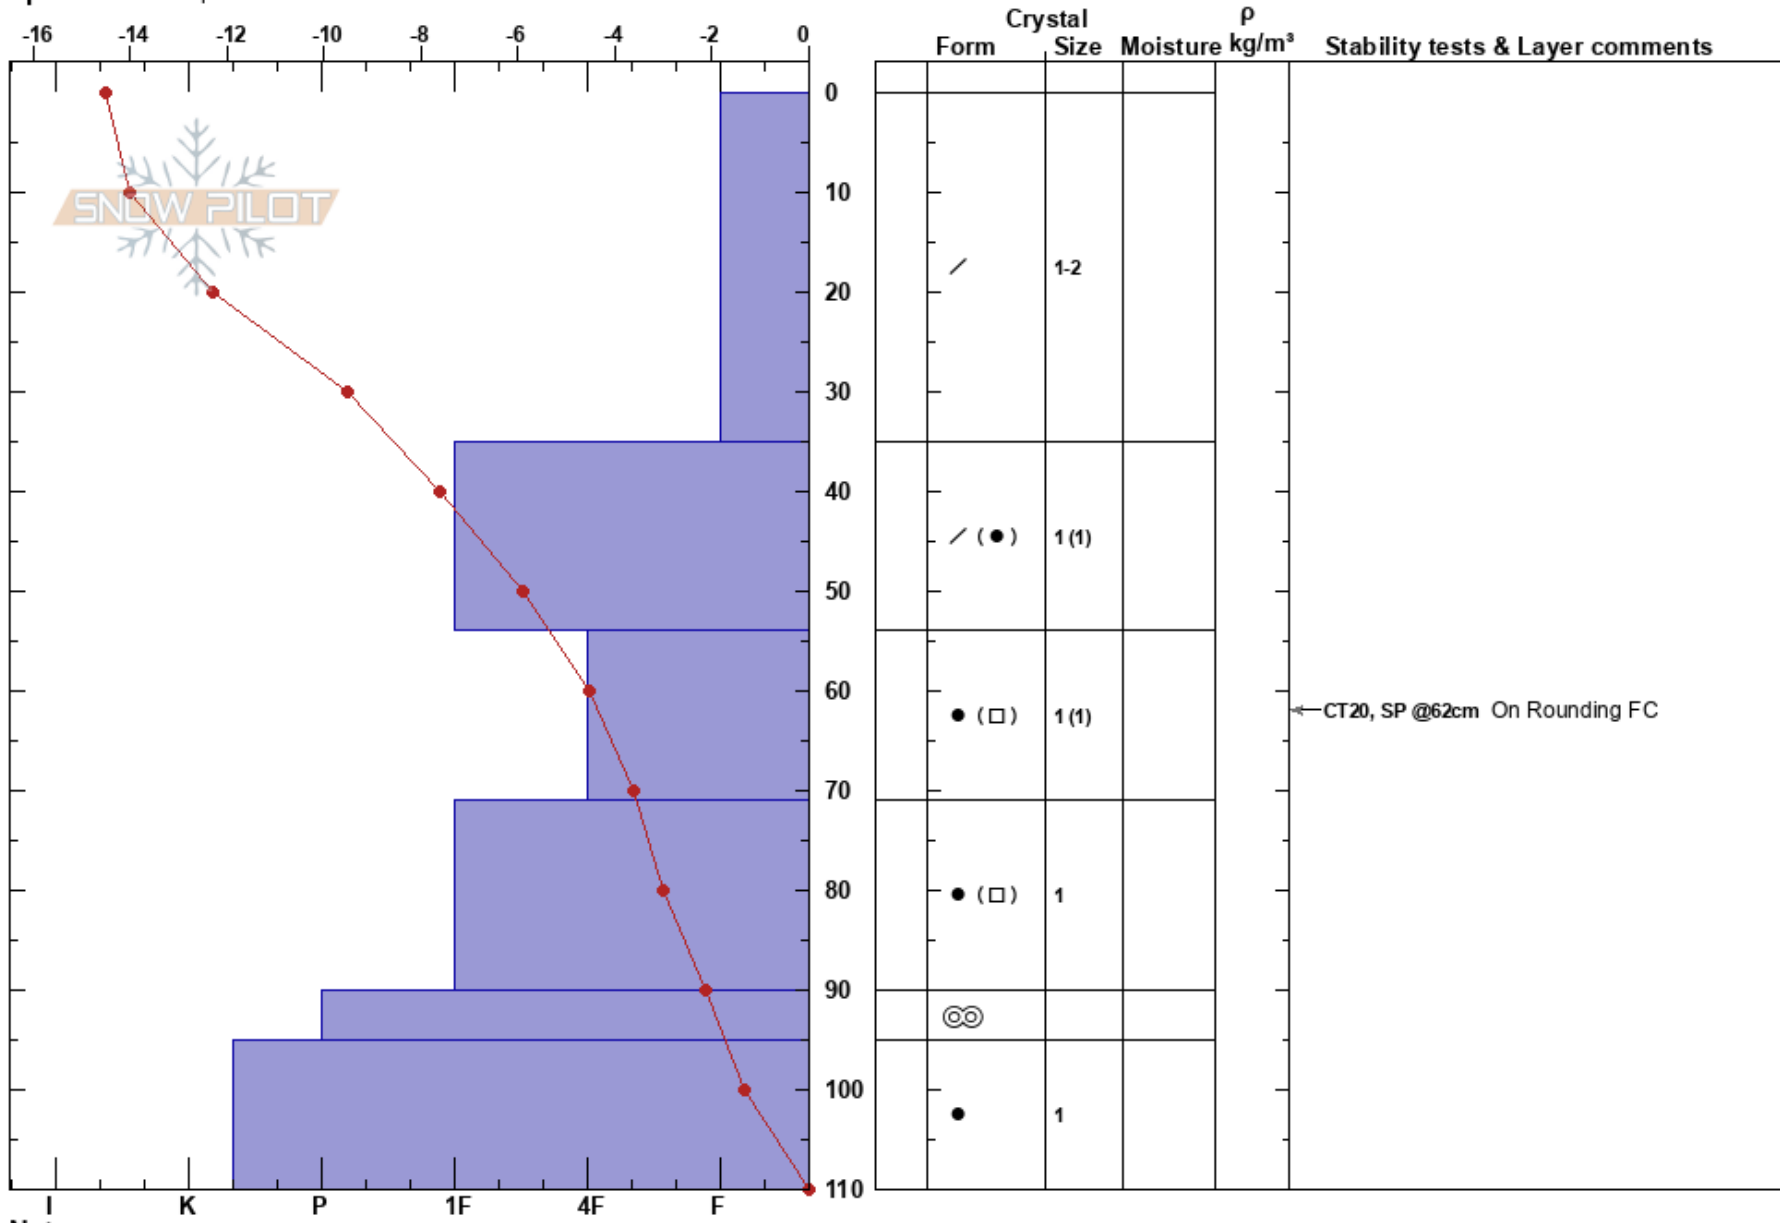

Radchenkos  
 South Rockies  
 AB  
**Elevation:** 1750 m  
**Aspect:** N  
**Specifics:** Poor pit location

Logan LeBlanc  
 04/12/2022 - 12:15  
**Co-ord:**  
**Slope Angle:** 25°  
**Wind Loading:**

**Stability:** **HS:** 110 **Layer Notes:**  
**Air Temperature:** -7.3°C **PF:** 40 54-71cm: Problematic layer  
**Sky Cover:** CLR  
**Precipitation:** NO  
**Wind:**

Notes: