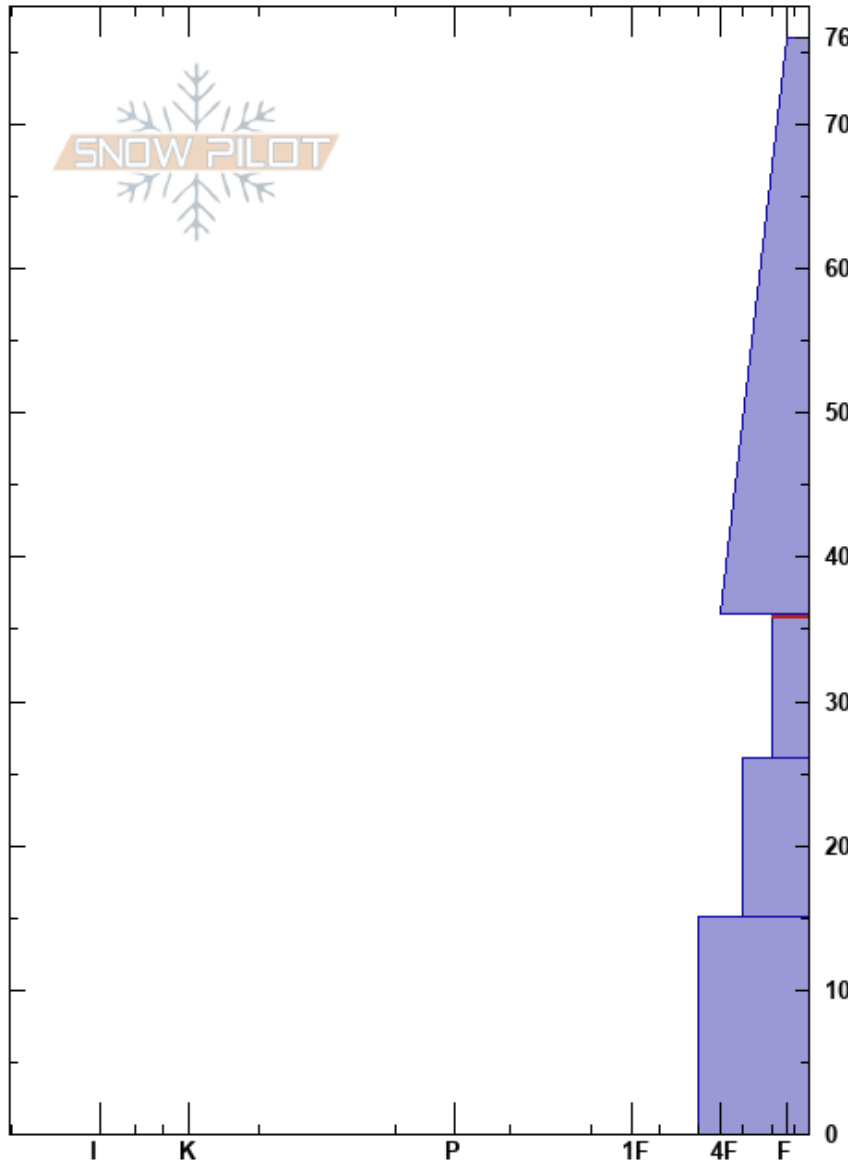

Incline Peak
 Carson Range
 NV
 Elevation: 9245 ft
 Aspect: N

Alex Pitman
 12/03/2022 - 10:00am
 Co-ord: 39.29832N, -119.94278W
 Slope Angle: 23°
 Wind Loading:

Stability:
 Air Temperature:
 Sky Cover: OVC
 Precipitation: S-1
 Wind:

HS: 76
 Layer Notes:
 76-36cm: Moist new snow on surface
 36-26cm: Problematic layer

Specifics: Collapsing, widespread; Cracking; Recent avalanche activity on different slopes

Crystal Form	Crystal Size	Moisture	ρ kg/m ³	Stability tests & Layer comments
				← ECTN8 @55cm x 2 76-36cm: Moist new snow on surface
				← ECTN18 @36cm Dec 1 interface
				← STH @28cm Q3

Notes: Triggered one shooting crack when approaching pit location