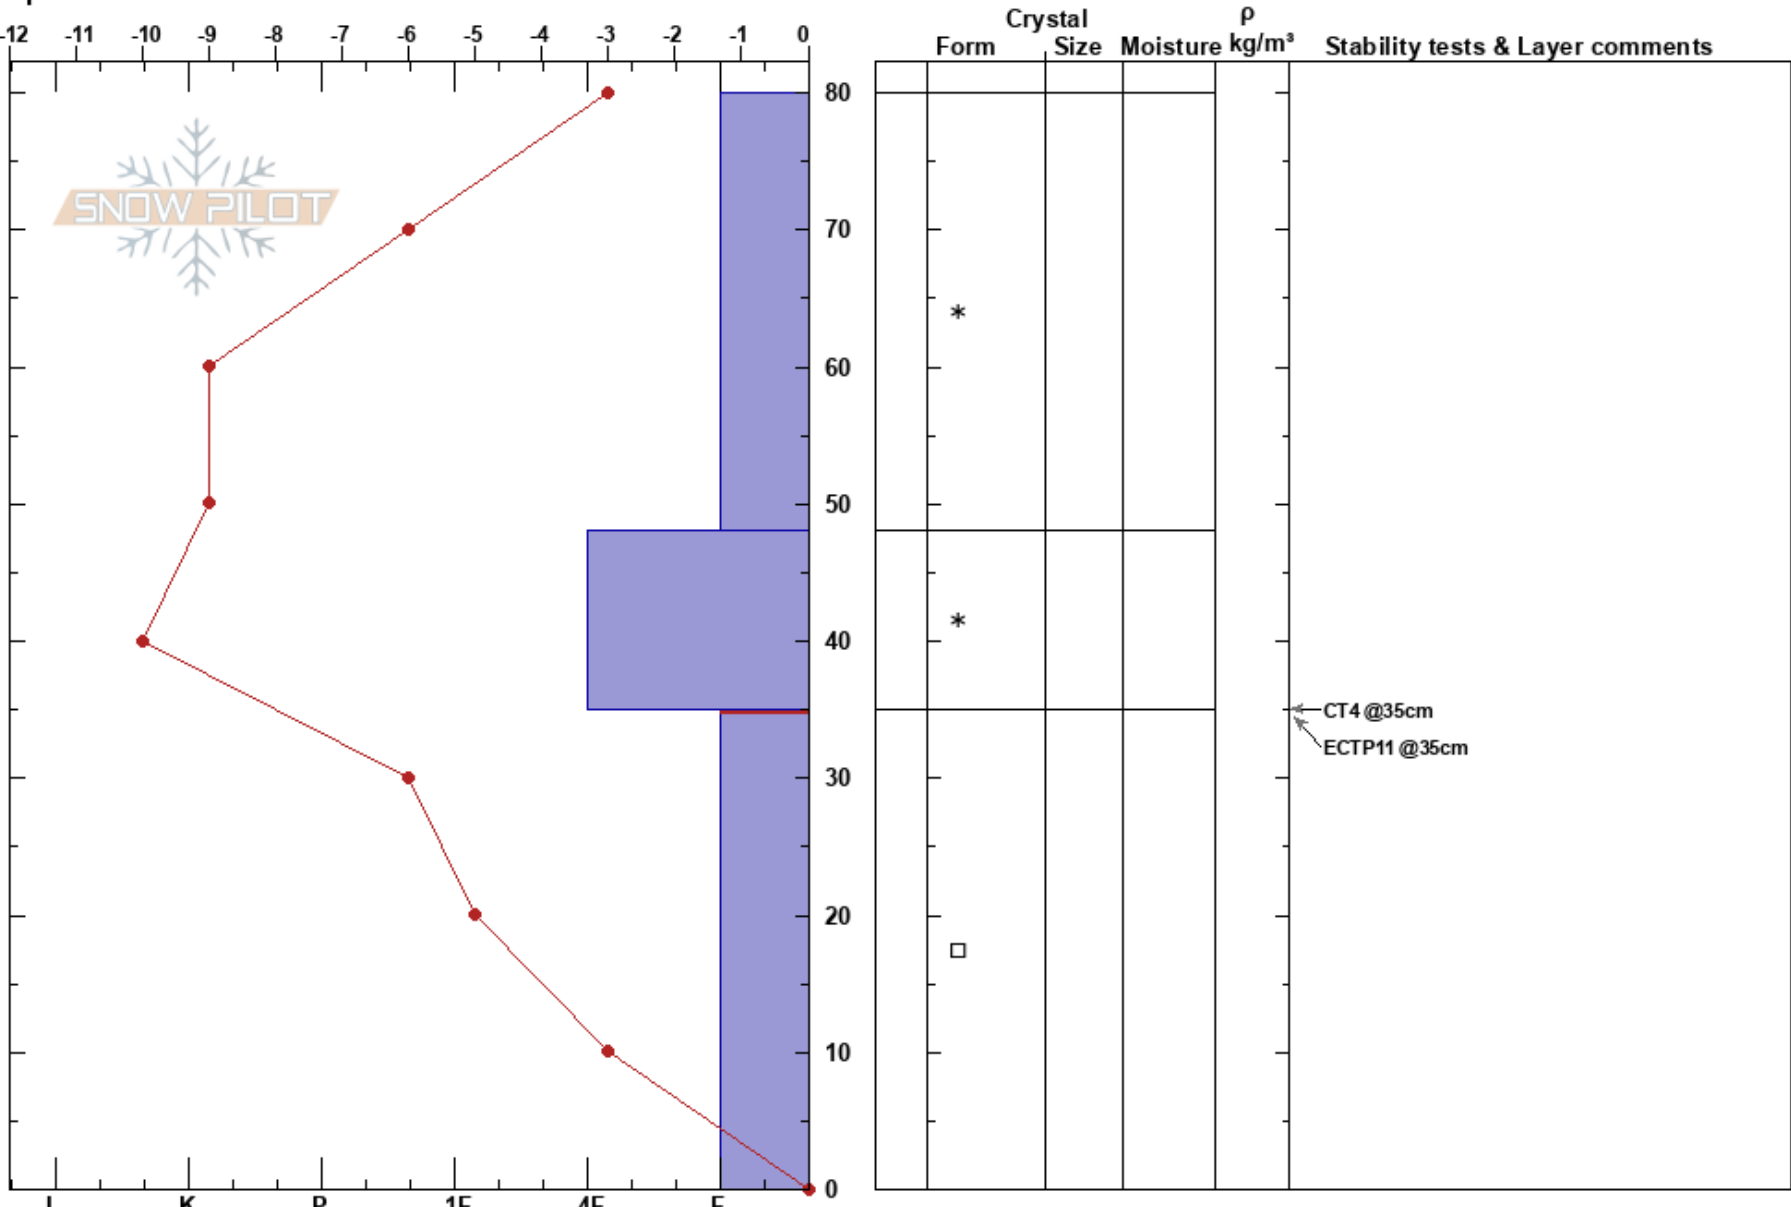

Tahoe Meadows
 Mount Rose
 NV
 Elevation: 8732 ft
 Aspect: NE
 Specifics:

Ryan Tumer
 12/03/2022 - 3:30pm
 Co-ord: 39.30465N, -119.90227W
 Slope Angle: 14°
 Wind Loading: no

Stability: Poor
 Air Temperature: -2°C
 Sky Cover: OVC
 Precipitation: S1
 Wind: SW Moderate
 HS:80
 Layer Notes:
 35-0cm: Problematic layer

Notes: widespread whumpfung, but i did not observe any shooting cracks.

Knee high BP, I did not measure exactly. Aspect 40 degrees.