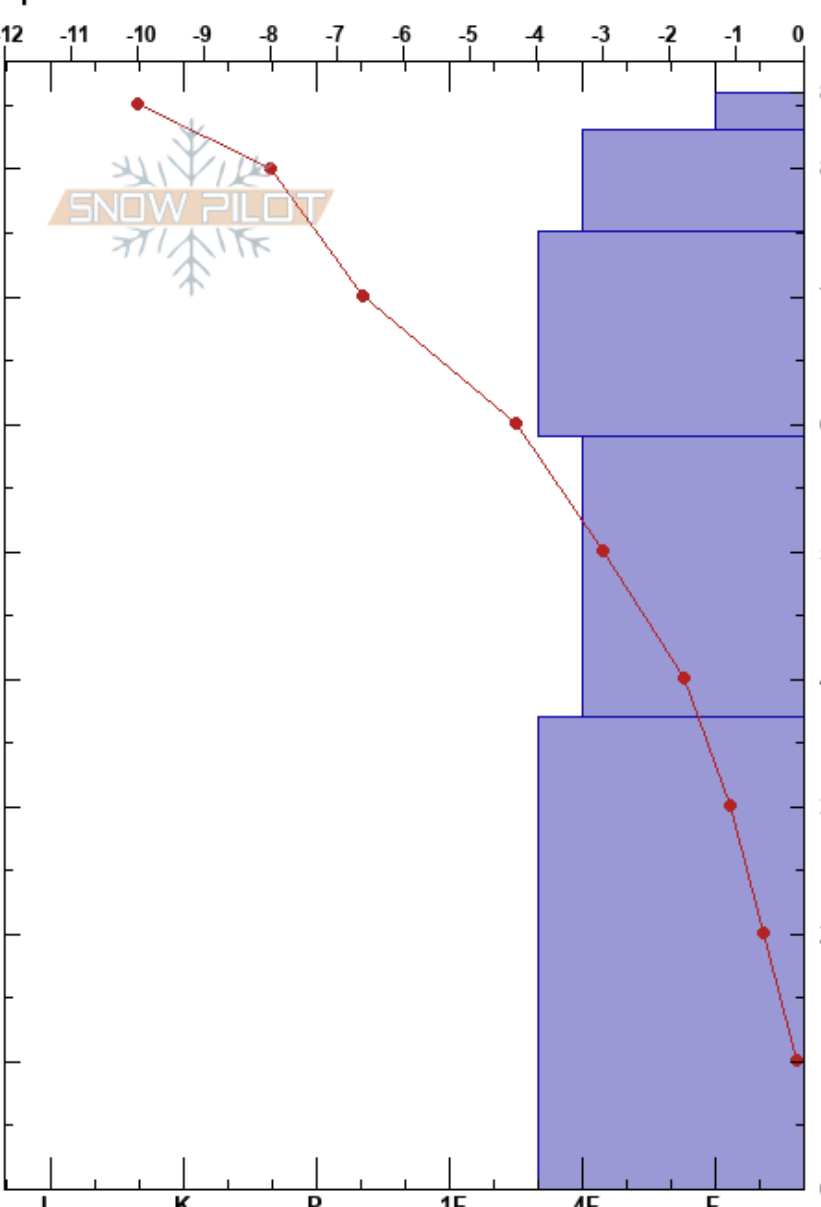

Chicken Hill
 Bear River Range
 UT
 Elevation: 8798 ft
 Aspect: NE
 Specifics:

paige pagnucco
 12/03/2022 - 3:00pm
 Co-ord: 41.91461N, -111.62821W
 Slope Angle: 29°
 Wind Loading:

Stability:
 Air Temperature: -2.2°C
 Sky Cover: FEW
 Precipitation: NO
 Wind:

HS:86
 Layer Notes:
 59-37cm: Problematic layer

Form	Crystal		ρ kg/m ³	Stability tests & Layer comments
	Size	Moisture		
/				
/				
/				
□	2			
□	2.5-3			

Notes:

ECTX