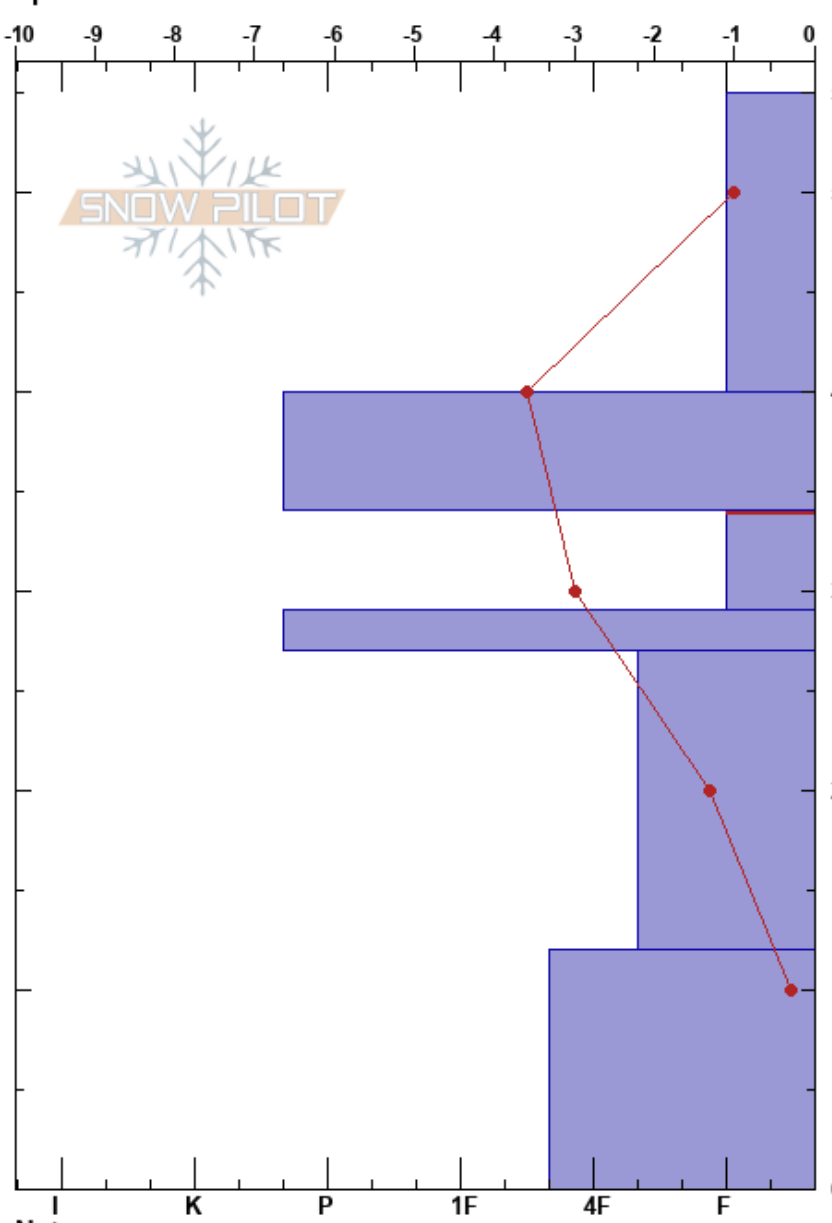

White Pine Knob
 Bear River Range
 UT
 Elevation: 8876 ft
 Aspect: S
 Specifics:

paige pagnucco
 12/03/2022 - 1:00pm
 Co-ord: 41.92117N, -111.63127W
 Slope Angle: 23°
 Wind Loading:

Stability:
 Air Temperature: -2.2°C
 Sky Cover: FEW
 Precipitation: NO
 Wind:

HS:55
 Layer Notes:
 34-29cm: Problematic layer

Form	Crystal		ρ kg/m ³	Stability tests & Layer comments
	Size	Moisture		
+				
⊙⊙				
□	1-2			←ECTN12 @33cm
⊙⊙				←ECTN16 @26.5cm
□	2.5-3			
□	2	M		

Notes: