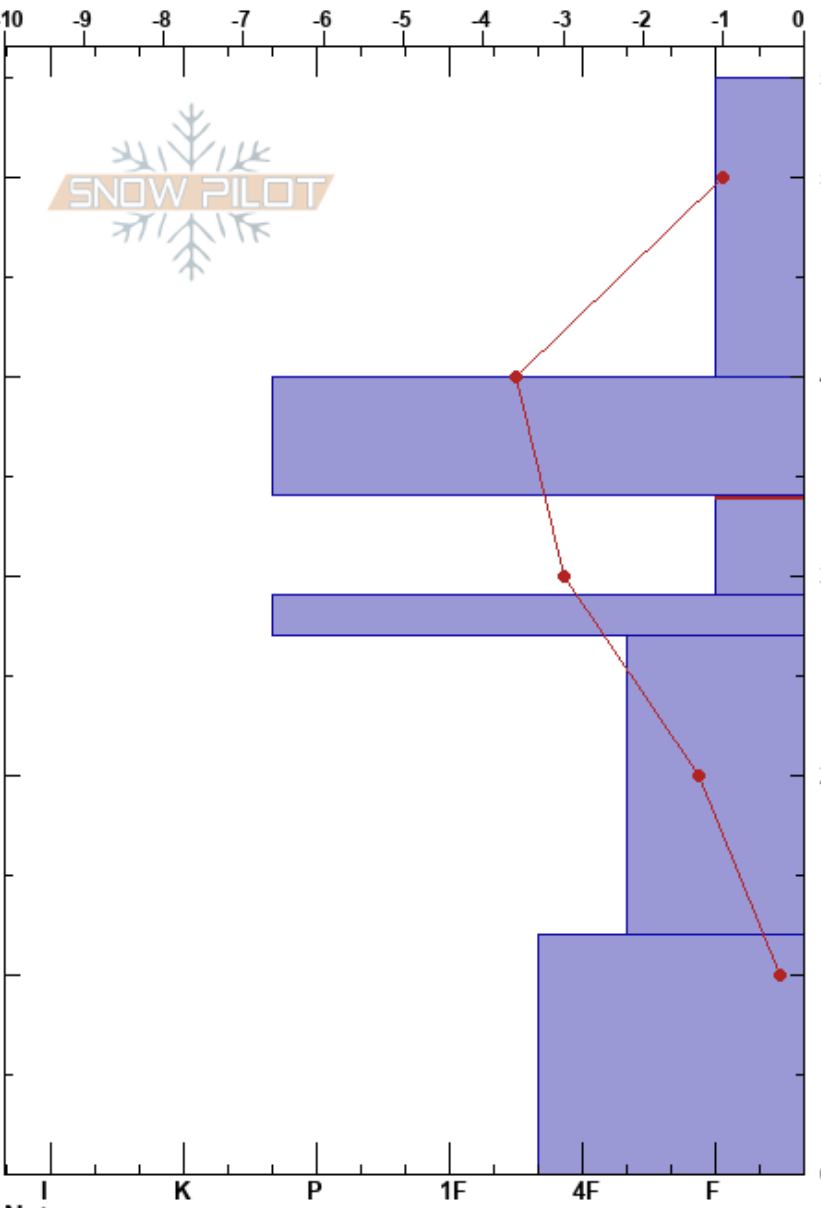

White Pine Knob
 Bear River Range
 UT
 Elevation: 8876 ft
 Aspect: S
 Specifics:

paige pagnucco
 12/03/2022 - 1:00pm
 Co-ord: 41.92117N, -111.63127W
 Slope Angle: 23°
 Wind Loading:

Stability:
 Air Temperature: -2.2°C
 Sky Cover: FEW
 Precipitation: NO
 Wind:

HS:55
 Layer Notes:
 34-29cm: Problematic layer

Form	Crystal		ρ kg/m ³	Stability tests & Layer comments
	Size	Moisture		
+				
⊙⊙				
□	1-2			←ECTN12 @33cm
⊙⊙				←ECTN16 @26.5cm
□	2.5-3			
□	2	M		

Notes: