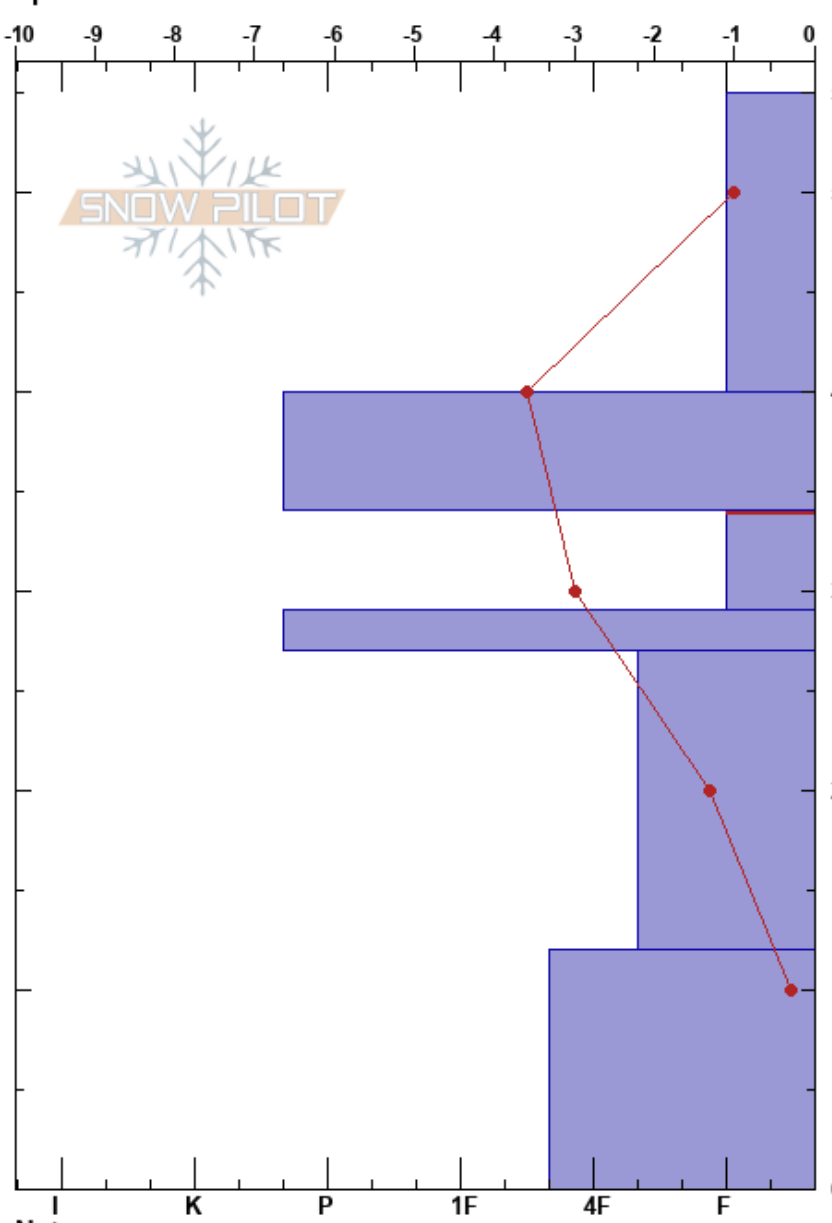

White Pine Knob
 Bear River Range
 UT
 Elevation: 8876 ft
 Aspect: S
 Specifics:

paige pagnucco
 12/03/2022 - 1:00pm
 Co-ord: 41.92117N, -111.63127W
 Slope Angle: 23°
 Wind Loading:

Stability:
 Air Temperature: -2.2°C
 Sky Cover: FEW
 Precipitation: NO
 Wind:

HS:55
 Layer Notes:
 34-29cm: Problematic layer

Form	Crystal		ρ kg/m ³	Stability tests & Layer comments
	Size	Moisture		
+				
⊗⊗				
□	1-2			←ECTN12 @33cm
⊗⊗				←ECTN16 @26.5cm
□	2.5-3			
□	2	M		

Notes: