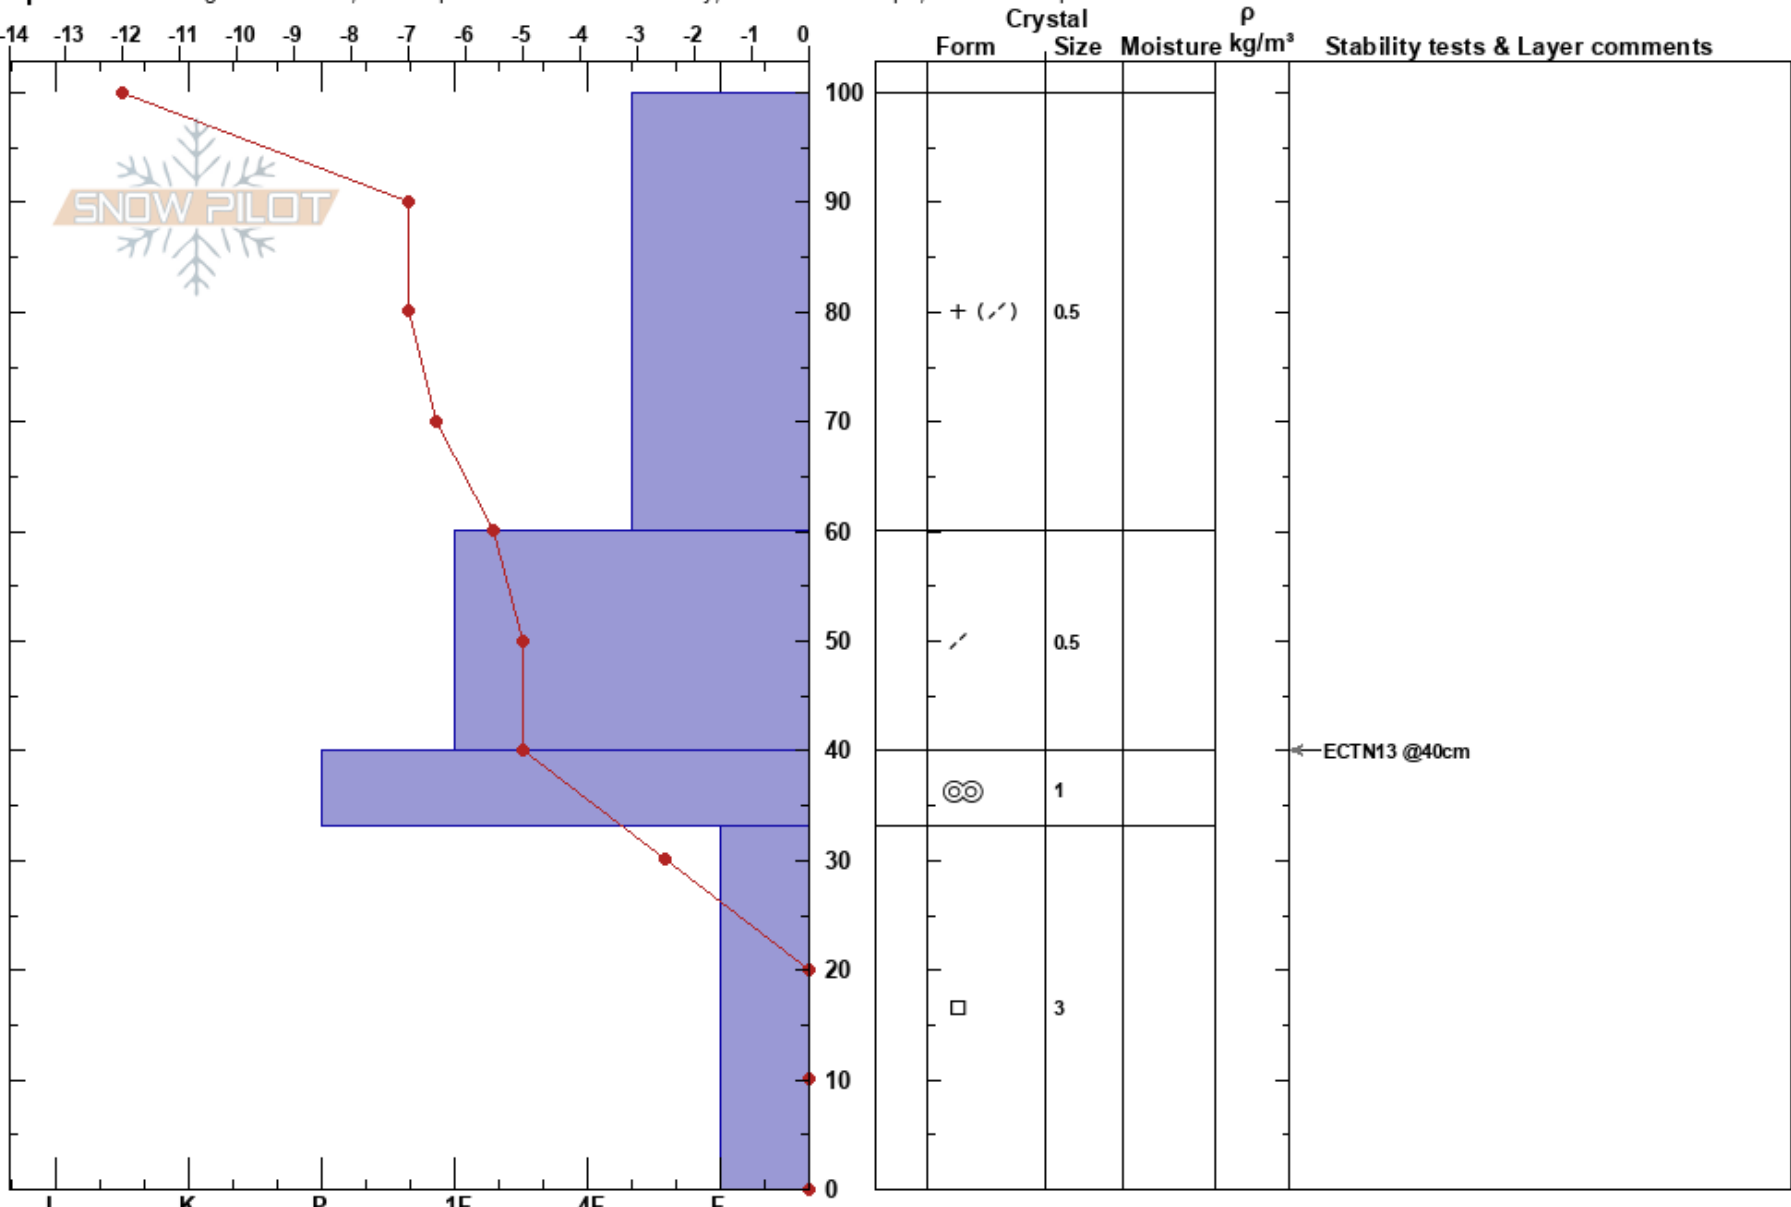

Upper Stupor
 Bridger Range
 MT
 Elevation: 8416 ft
 Aspect: 120°

Bridger Bowl
 12/03/2022 - 2:30pm
 Co-ord: 45.81911N, -110.92881W
 Slope Angle: 40°
 Wind Loading: previous

Stability:
 Air Temperature: -5°C
 Sky Cover: FEW
 Precipitation: NO
 Wind: Calm

Layer Notes:

HS: 100
 PF: 60
 PS: 30

Specifics: Pit dug in a Ski Area; Pit is representative of backcountry; Ski tracks on slope; We skied slope

Notes: Lazar-Cottom

Woomphing in area on previous passes