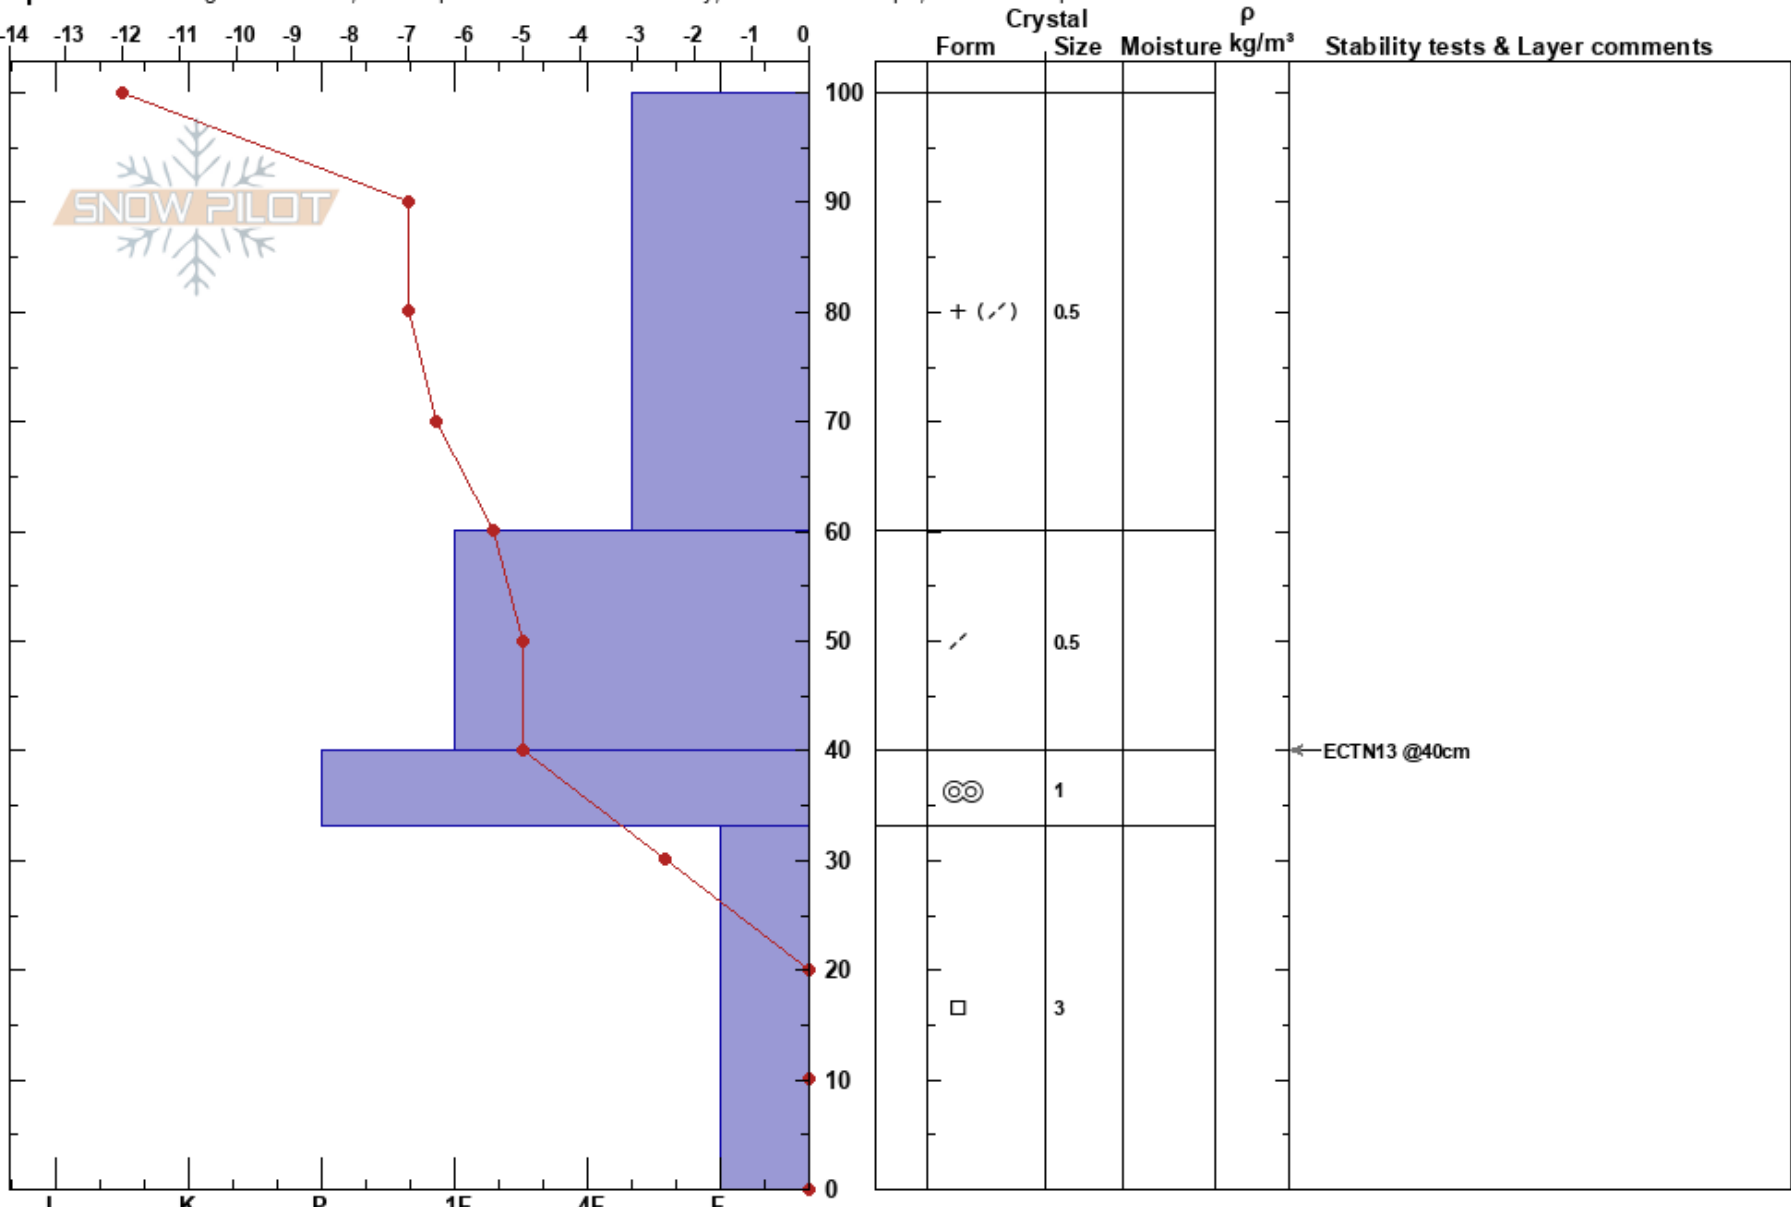

Upper Stupor
 Bridger Range
 MT
 Elevation: 8416 ft
 Aspect: 120°

Bridger Bowl
 12/03/2022 - 2:30pm
 Co-ord: 45.81911N, -110.92881W
 Slope Angle: 40°
 Wind Loading: previous

Stability: **HS: 100**
 Air Temperature: -5°C
 Sky Cover: FEW
 Precipitation: NO
 Wind: Calm

Layer Notes:

Specifics: Pit dug in a Ski Area; Pit is representative of backcountry; Ski tracks on slope; We skied slope

Notes: Lazar-Cottom

Woomphing in area on previous passes