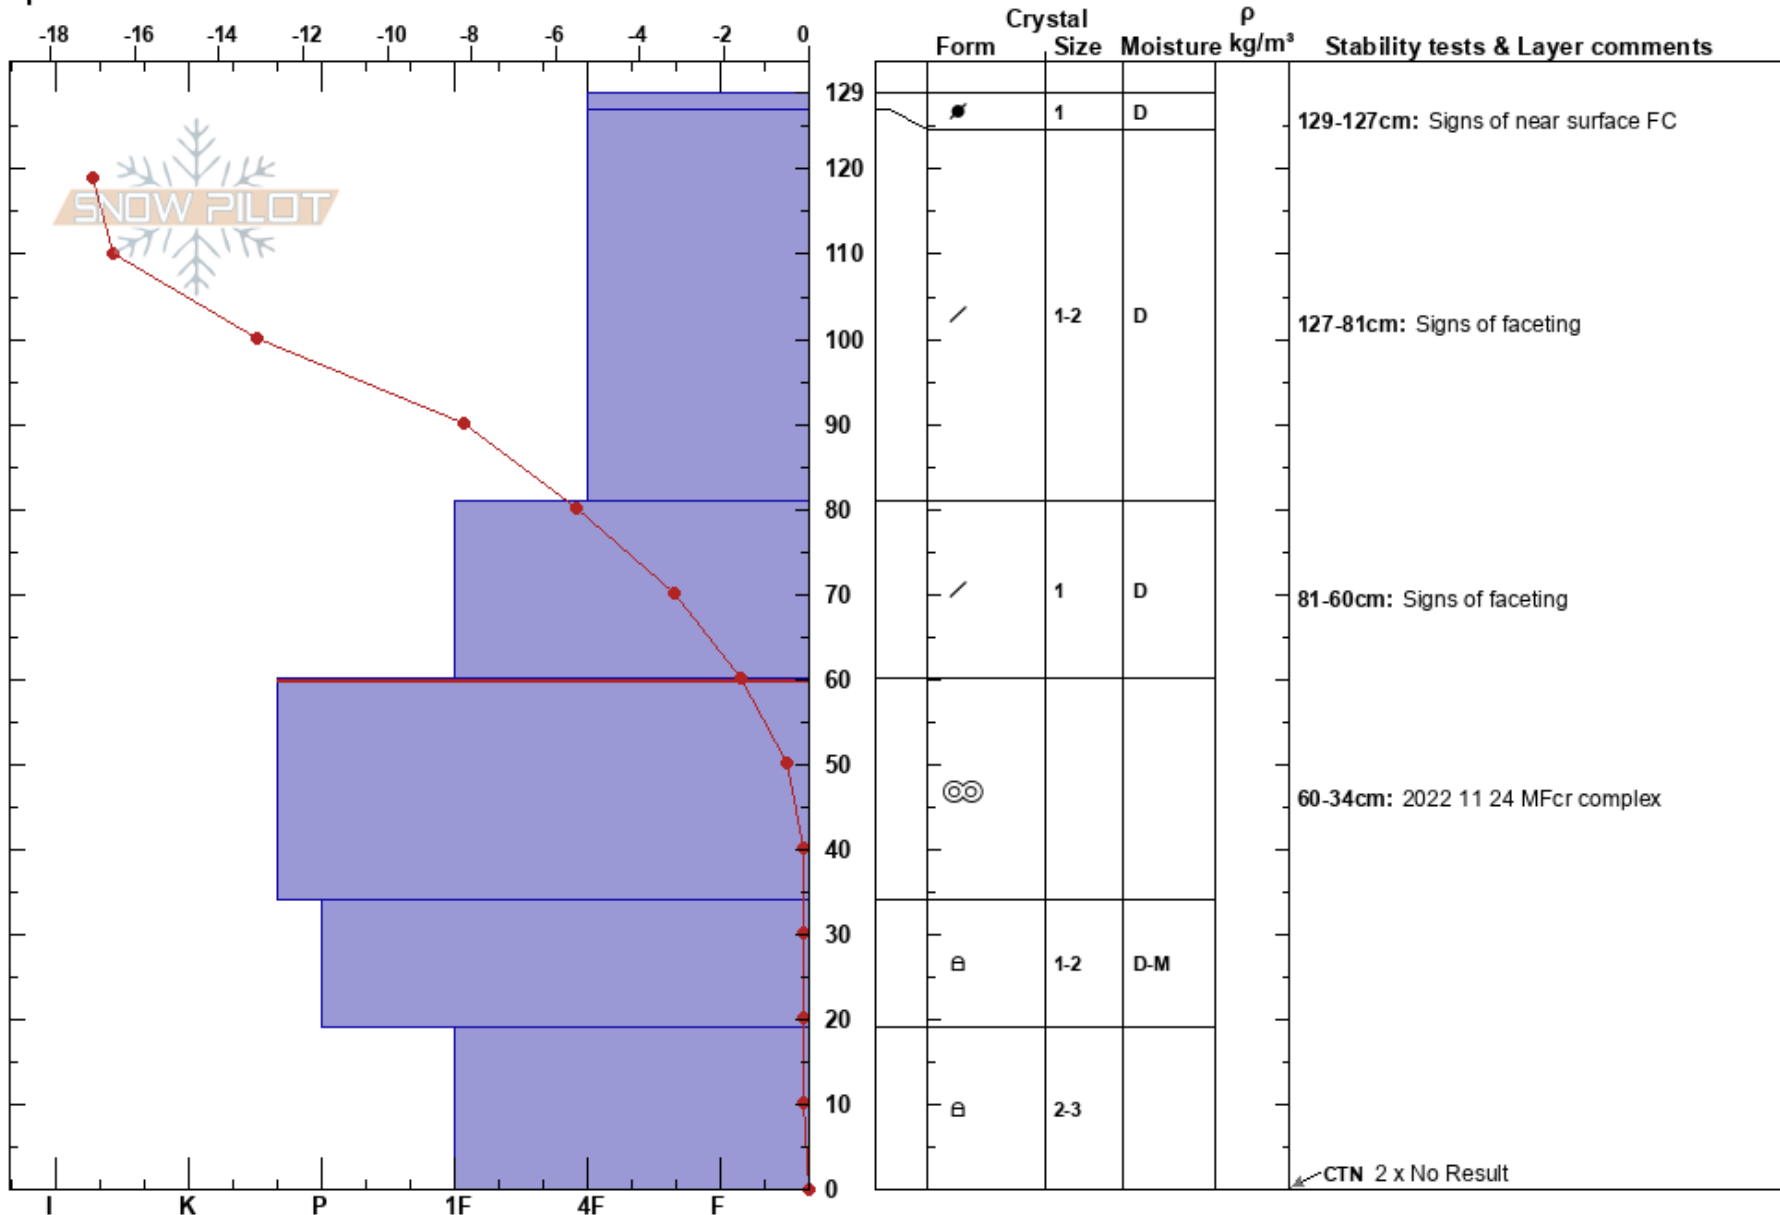

Sentinel  
 Northern Rockies  
 BC  
**Elevation:** 1348 m  
**Aspect:** NW  
**Specifics:**

Ben Jackman  
 03/12/2022 - 08:15  
**Co-ord:** 54.82013N, -121.75584W  
**Slope Angle:** 10°  
**Wind Loading:** no

**Stability:**  
**Air Temperature:** -17.9°C  
**Sky Cover:** FEW  
**Precipitation:** NO  
**Wind:** Calm

**HS:** 129  
**PF:** 35  
**PS:** 20  
**Layer Notes:**  
 129-127cm: Signs of near surface FC  
 127-81cm: Signs of faceting  
 81-60cm: Signs of faceting  
 60-34cm: 2022 11 24 MFcr complex  
 60-34cm: Problematic layer

**Notes:** Glade area with 3-5 m tree spacing in lower TL, alders and brush undergrowth, previously unmodified. Large temperature gradient in recent HST. 20221124 MFcr locking in mild temp gradient and moisture within lower pack. 20221124 MFcr is estimated to extend to approximately 1500 m +/- 150 m. No evidence of 20221120 SH FC concerns.