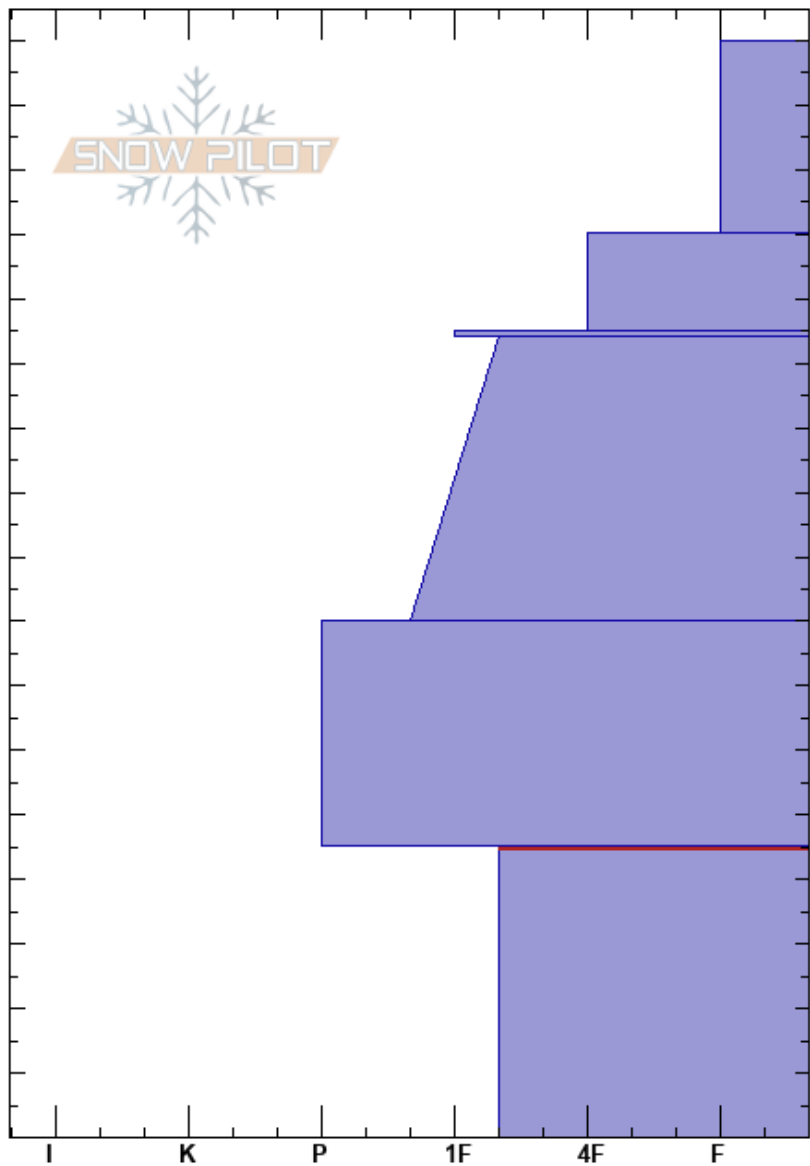

Insomnia south
 Teton Range
 WY
 Elevation: 9432 ft
 Aspect: NE

Nate Fuller
 12/03/2022 - 2:00pm
 Co-ord: 43.59538N, -110.86249W
 Slope Angle: 39°
 Wind Loading: no

Stability: Fair
 Air Temperature:
 Sky Cover: CLR
 Precipitation: NO
 Wind: Calm
 HS: 170
 PF: 100 45-0cm: Problematic layer
 PS: 20

Specifics: Pit dug in a Ski Area; Pit is representative of backcountry; Collapsing, localized; Recent avalanche activity on similar slopes; Ski tracks on slope

[More Pit Specifics below]

Crystal Form	Size	Moisture	ρ kg/m ³	Stability tests & Layer comments
/	0.5-1			
• (/)	0.5			← CT2, Q1 @140cm
•				← ECTN9 @124cm ← CT9, Q1 @124cm
•	0.5			
				← CT26, Q1 @80cm
⊖	0.5-1			
				← CT28, Q1 @45cm
⊖	1-2			

Notes: Additional Pit Specifics: We skied slope