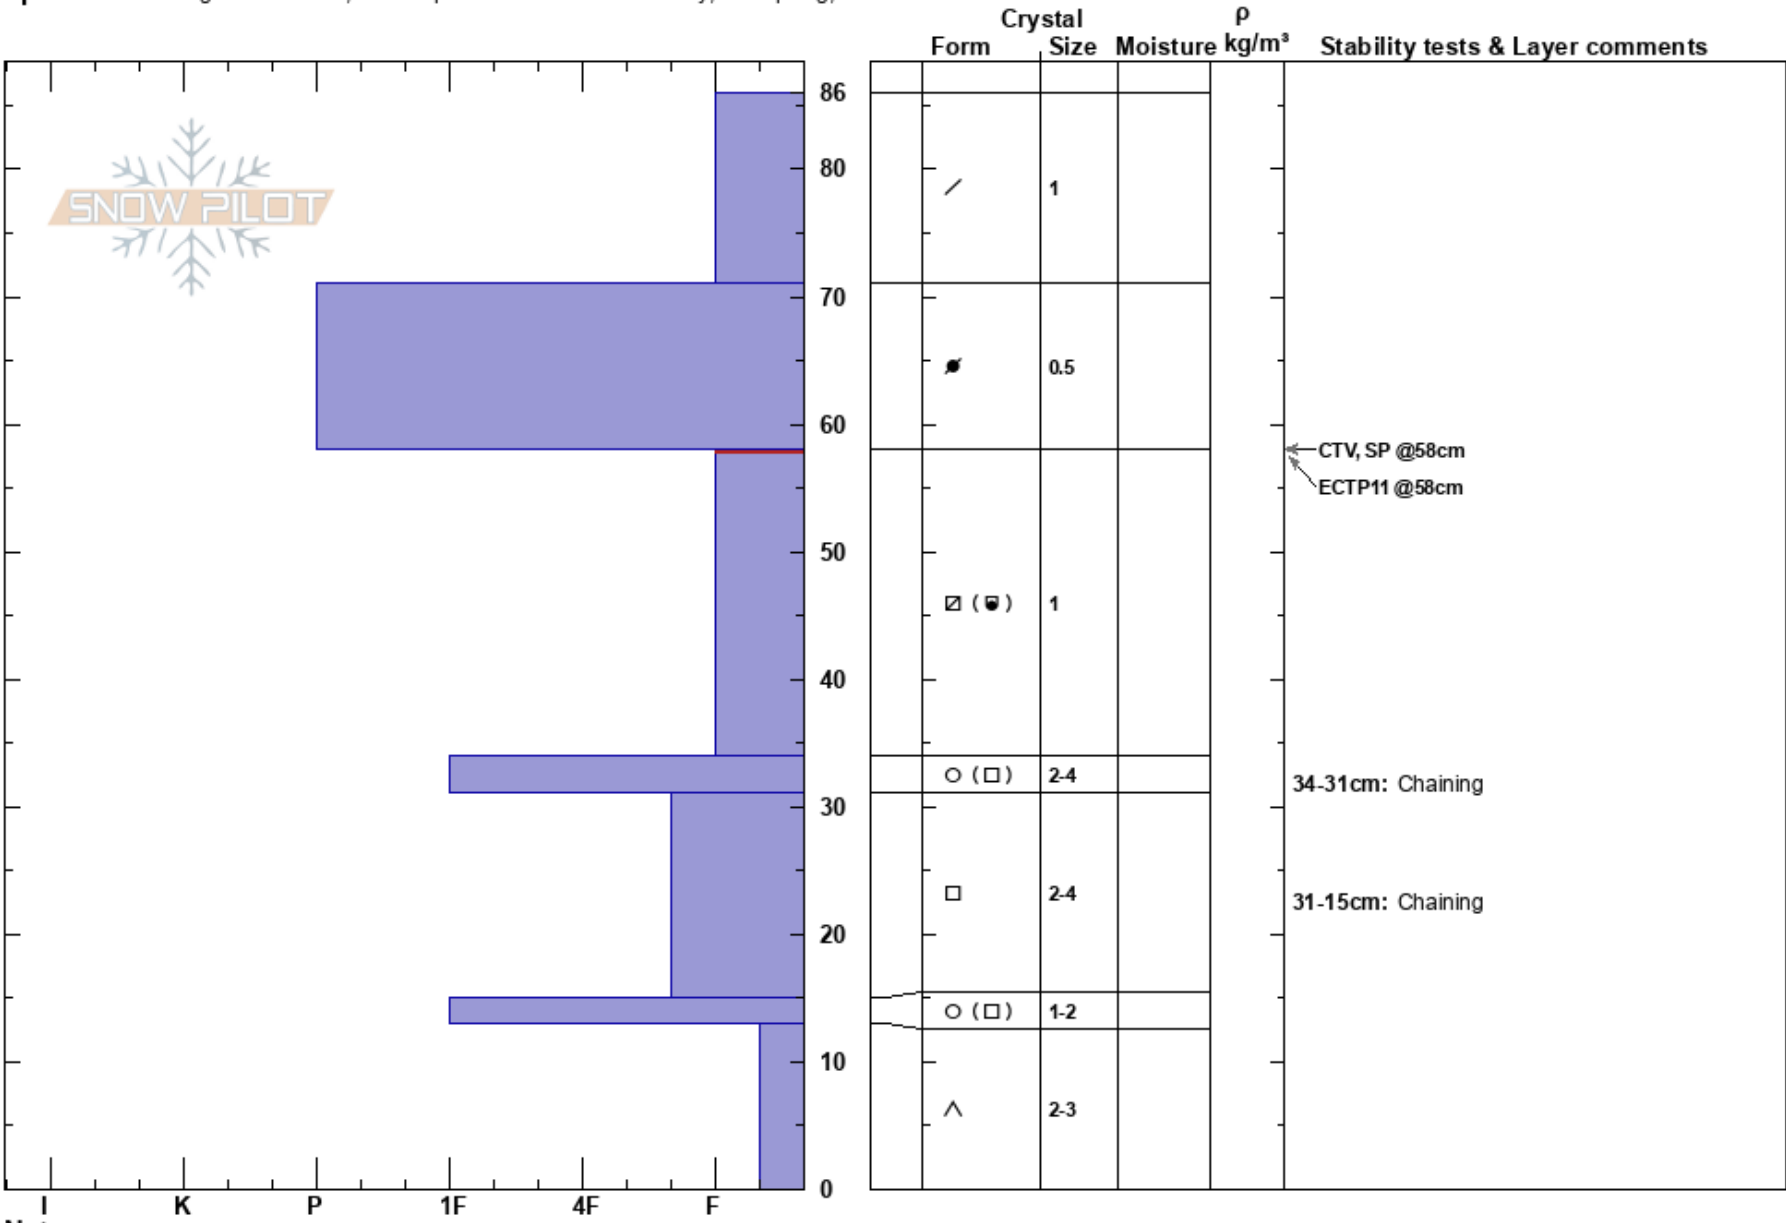

Six Headwall
 Front Range
 CO
Elevation: 11820 ft
Aspect: 25°
Specifics: Pit dug in a Ski Area; Pit is representative of backcountry; Collapsing, localized

Loveland SP
 12/03/2022 - 10:30am
Co-ord: 39.66806N, -105.90470W
Slope Angle: 22°
Wind Loading: yes

Stability:
Air Temperature:
Sky Cover: OVC
Precipitation: S-1
Wind: W Light Breeze

HS: 86
Layer Notes:
 58-34cm: Problematic layer
 34-31cm: Chaining
 31-15cm: Chaining

Notes: