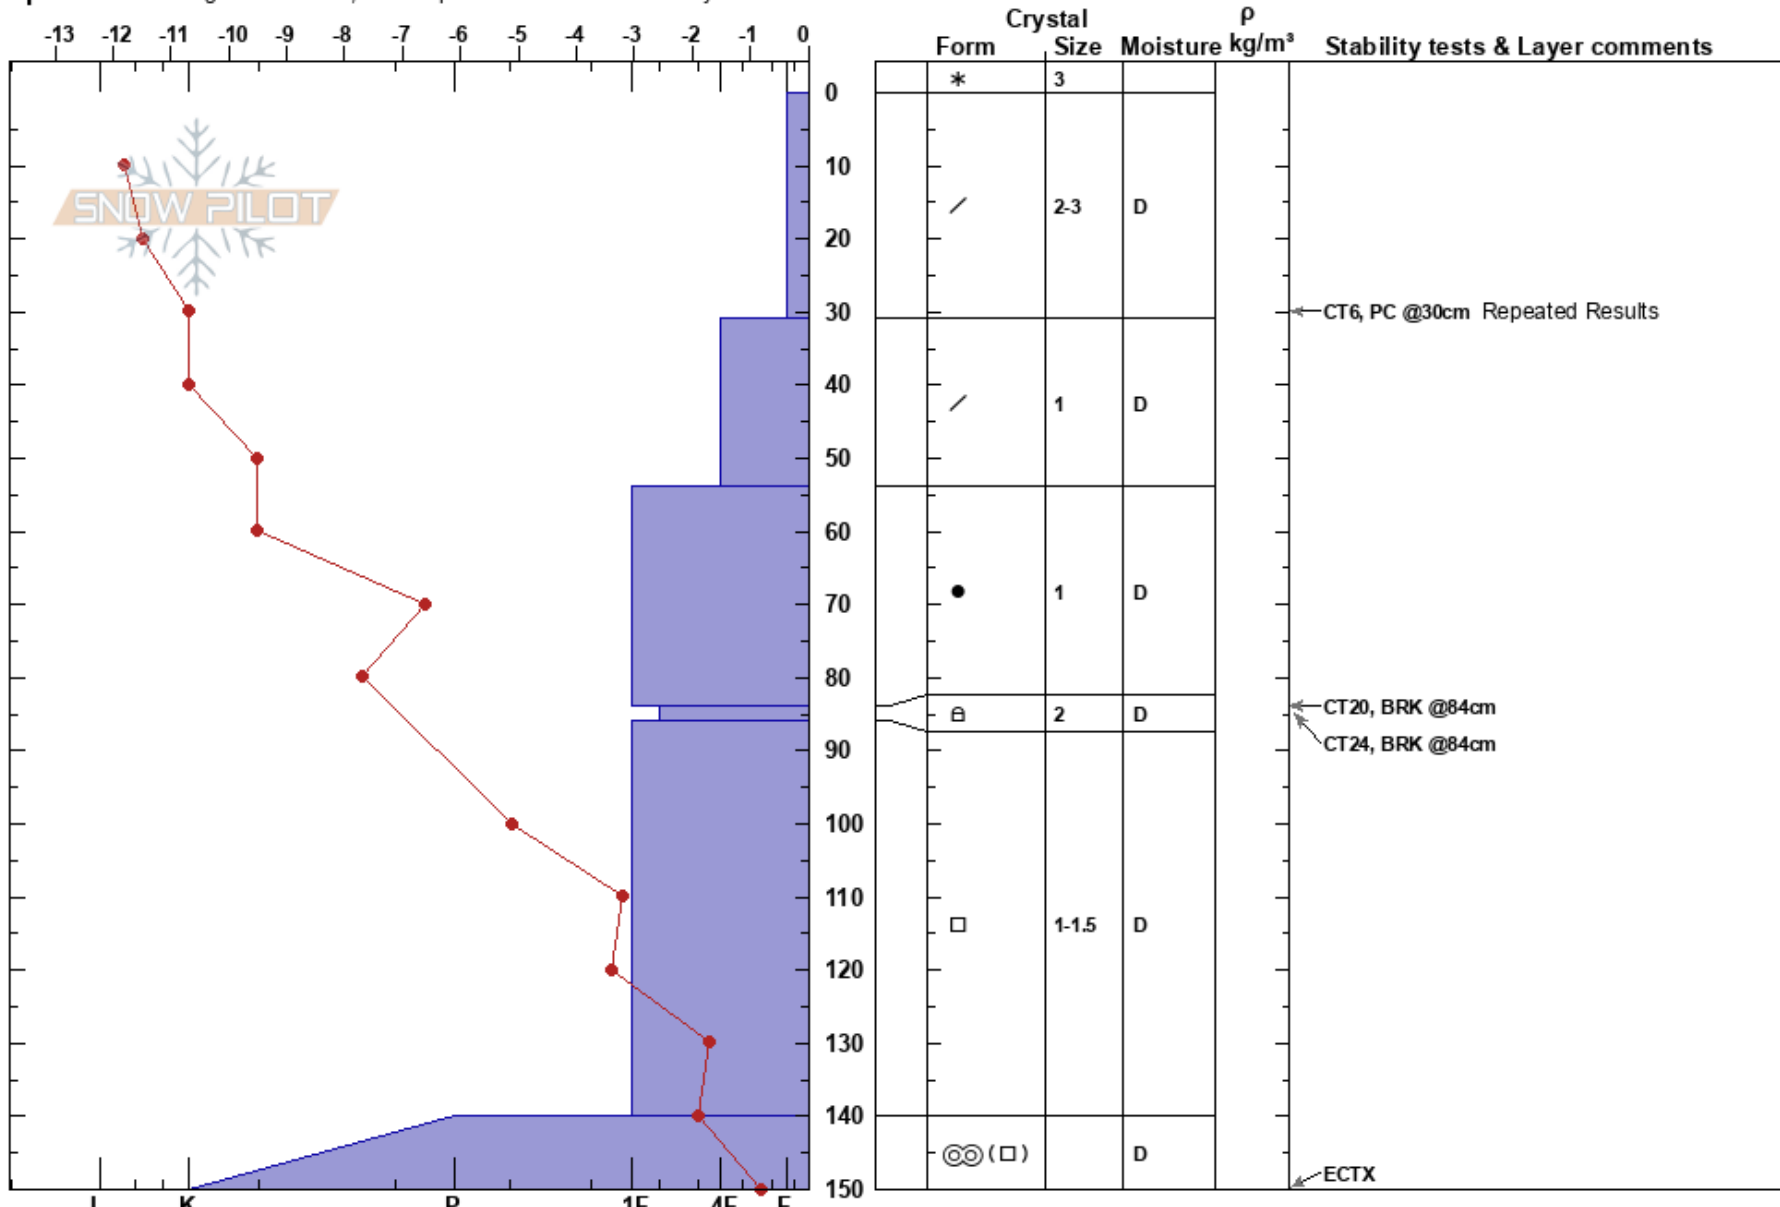

Fernie Ridge 2000
 Lizard Range
 BC
 Elevation: 1585 m
 Aspect:

Sarah Osberg
 02/12/2022 - 11:10
 Co-ord: 11U 635040W 5482060N
 Slope Angle:
 Wind Loading:
 Specifics: Pit dug in a Ski Area; Pit is representative of backcountry

Stability: **HS: 150**
 Air Temperature: -13.3°C PF: 75 84-86cm: Problematic layer
 Sky Cover: BKN
 Precipitation: S-1
 Wind: Calm

Notes: Whoomping in flats as we approached Ridge 2000. Settlements cones observed on walk in as well.