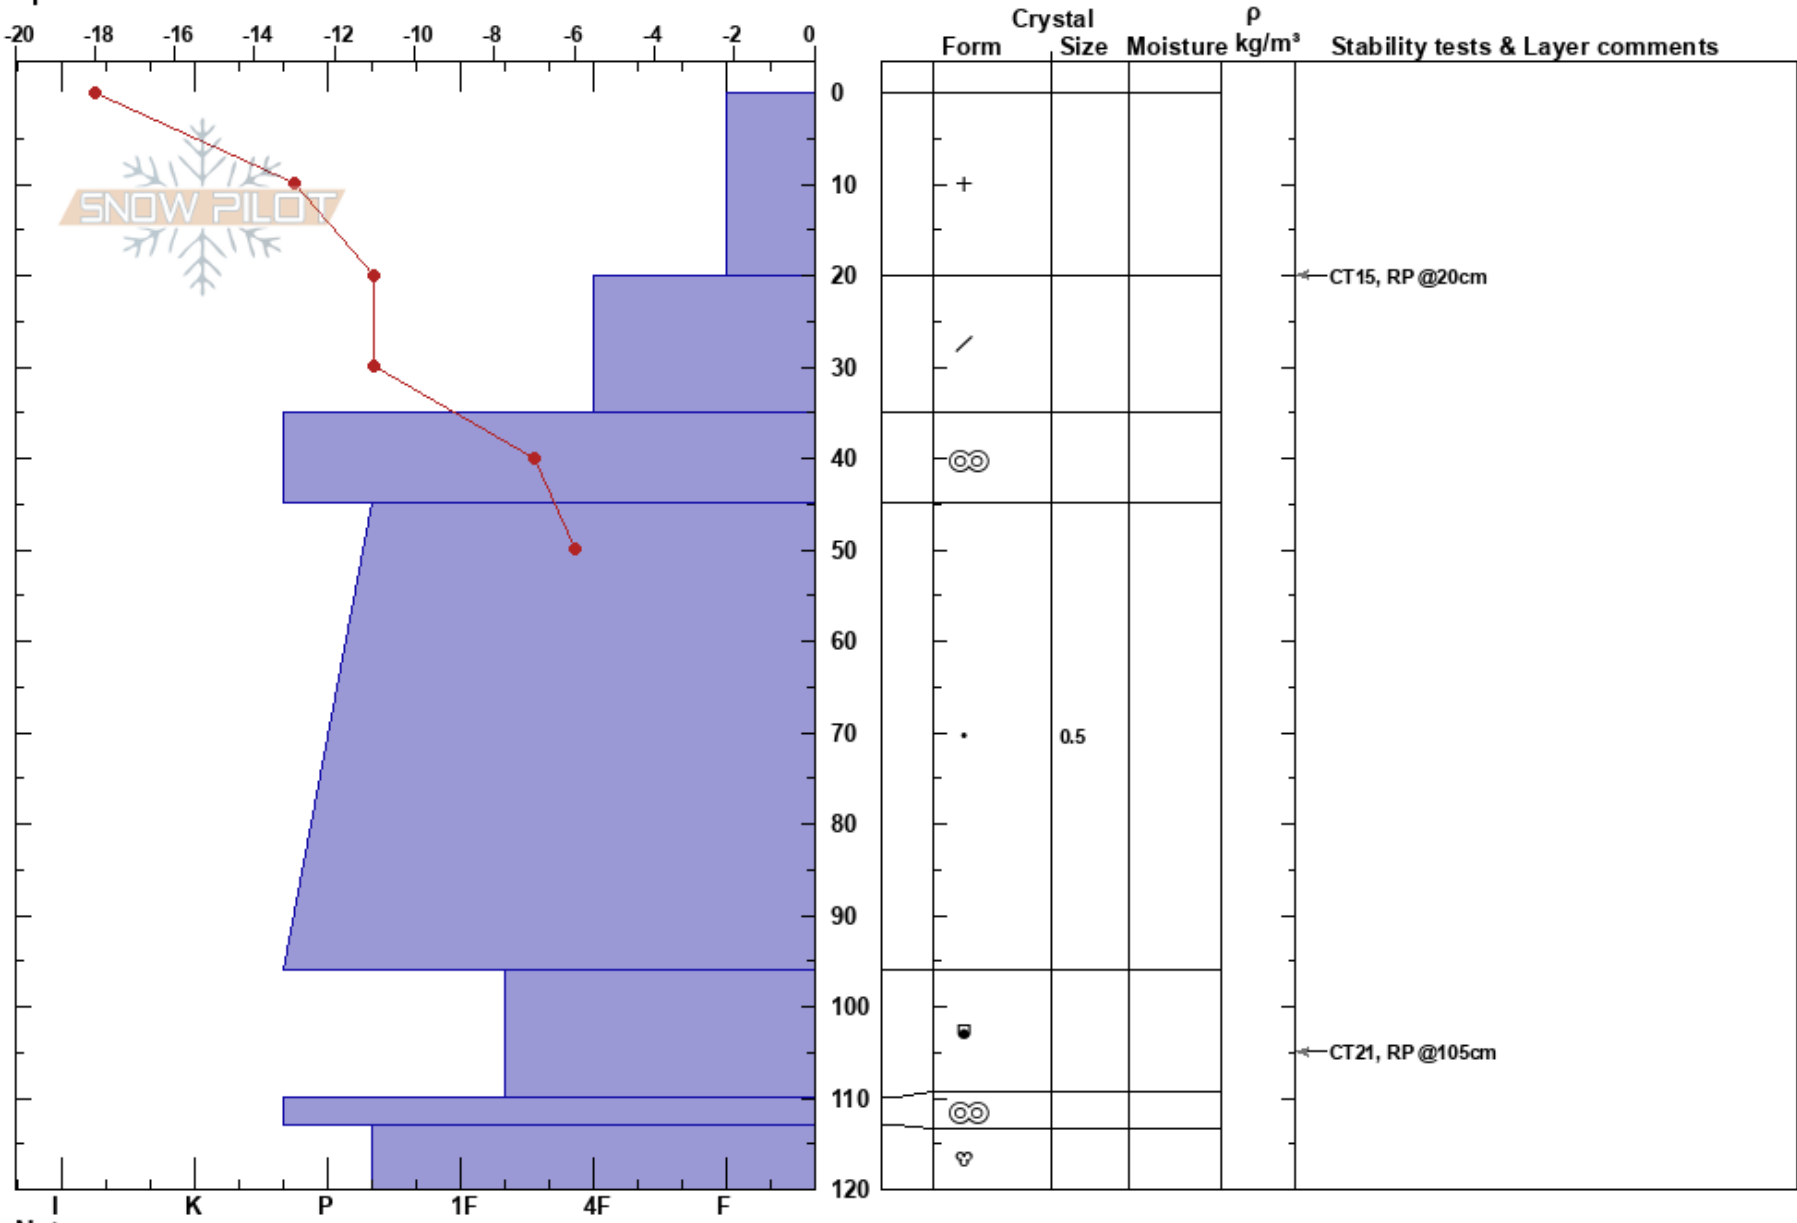

Joker low
 Skeena
 BC
 Elevation: 4270 ft
 Aspect: NW
 Specifics:

jonathan gillan
 02/12/2022 - 12:00
 Co-ord:
 Slope Angle: 35°
 Wind Loading:

Stability:
 Air Temperature: -18°C
 Sky Cover: FEW
 Precipitation: NO
 Wind: N Light Breeze

HS: 120
 PF: 30
 Layer Notes:

Notes: