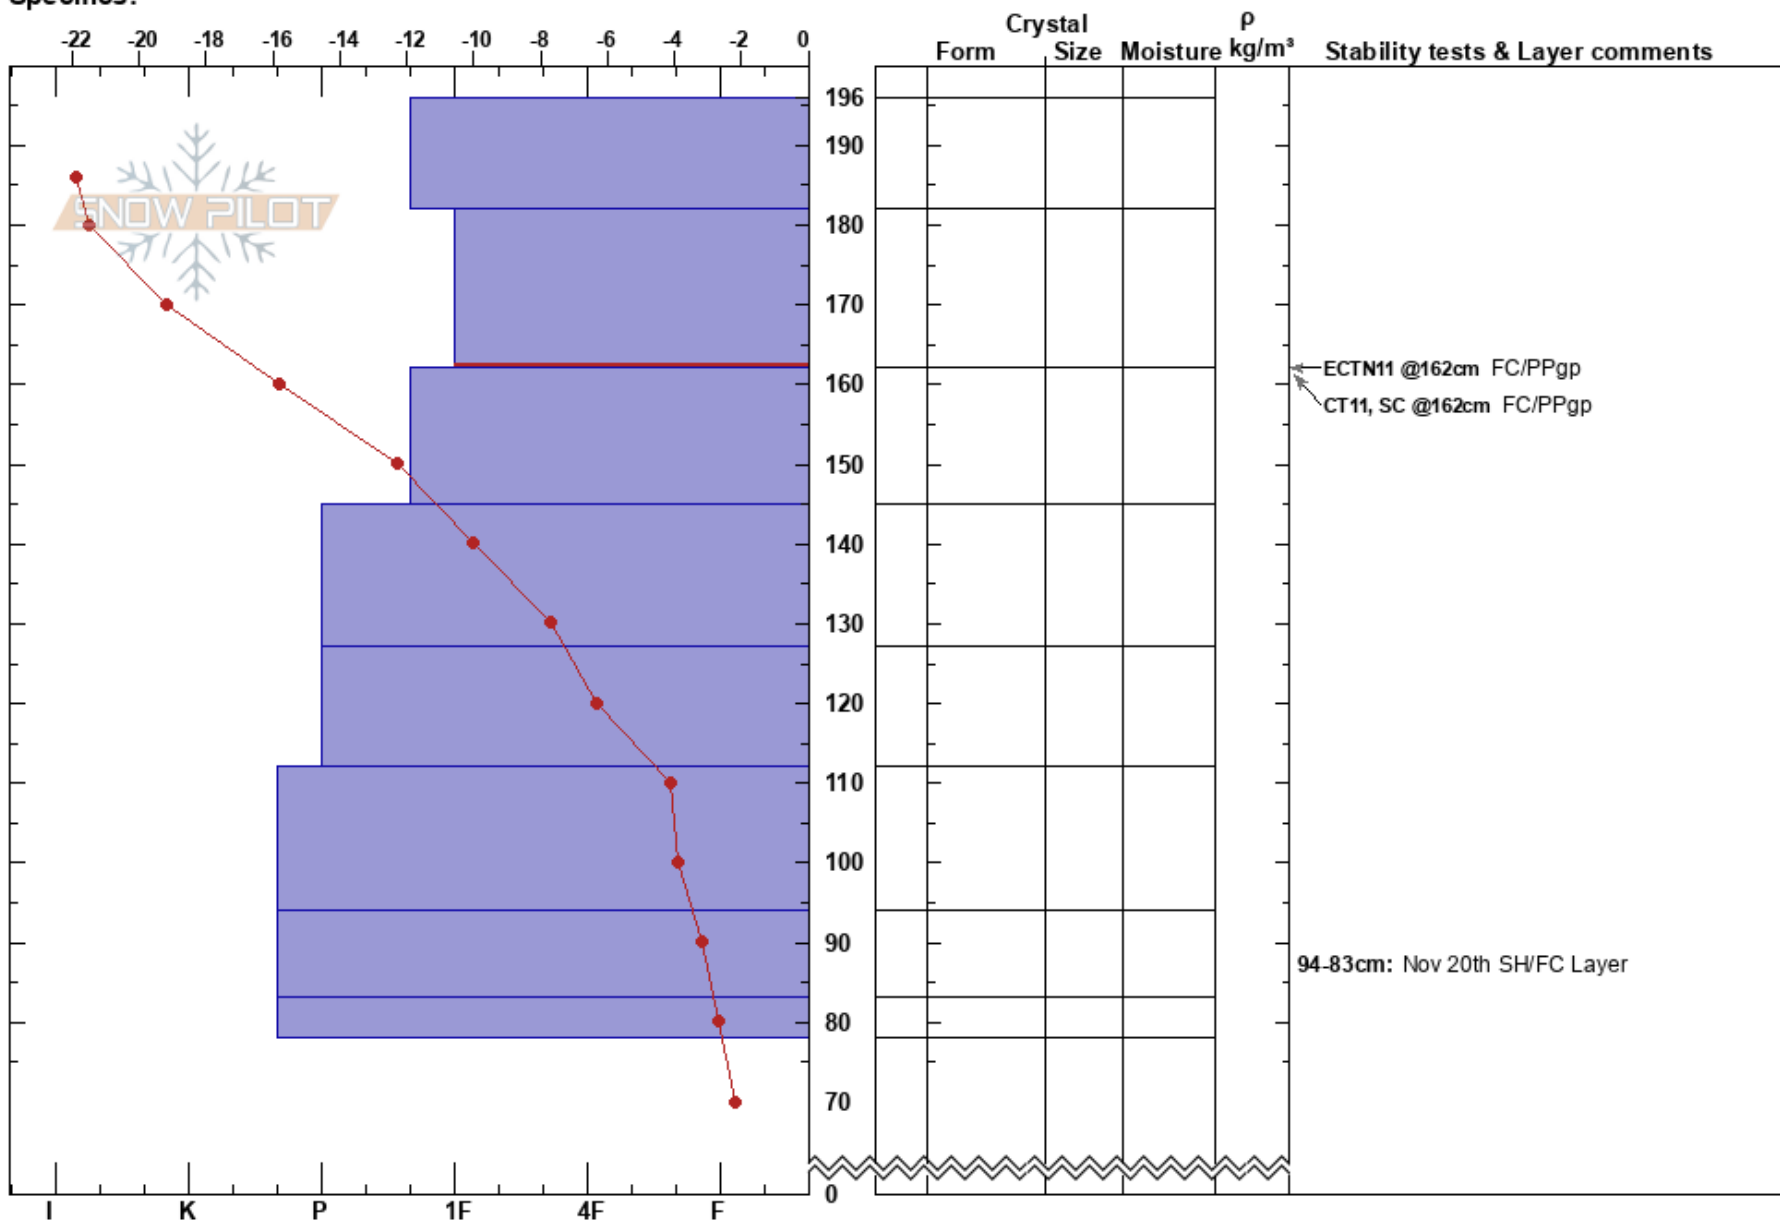

KP 140+600
 Misinchinka
 BC
 Elevation: 1370 m
 Aspect: W
 Specifics:

Trapper Gilowski
 02/12/2022 - 12:00
 Co-ord: 55.08863N, -122.11145W
 Slope Angle: 24°
 Wind Loading: previous

Stability:
 Air Temperature: -19.5°C
 Sky Cover: BKN
 Precipitation: NO
 Wind: N Light Breeze

HS: 196
 182-162cm: Problematic layer
 94-83cm: Nov 20th SH/FC Layer

Notes: KP 140+600 Mid starting zone west of cliffs. Small opening, loaded feature. Test pit.