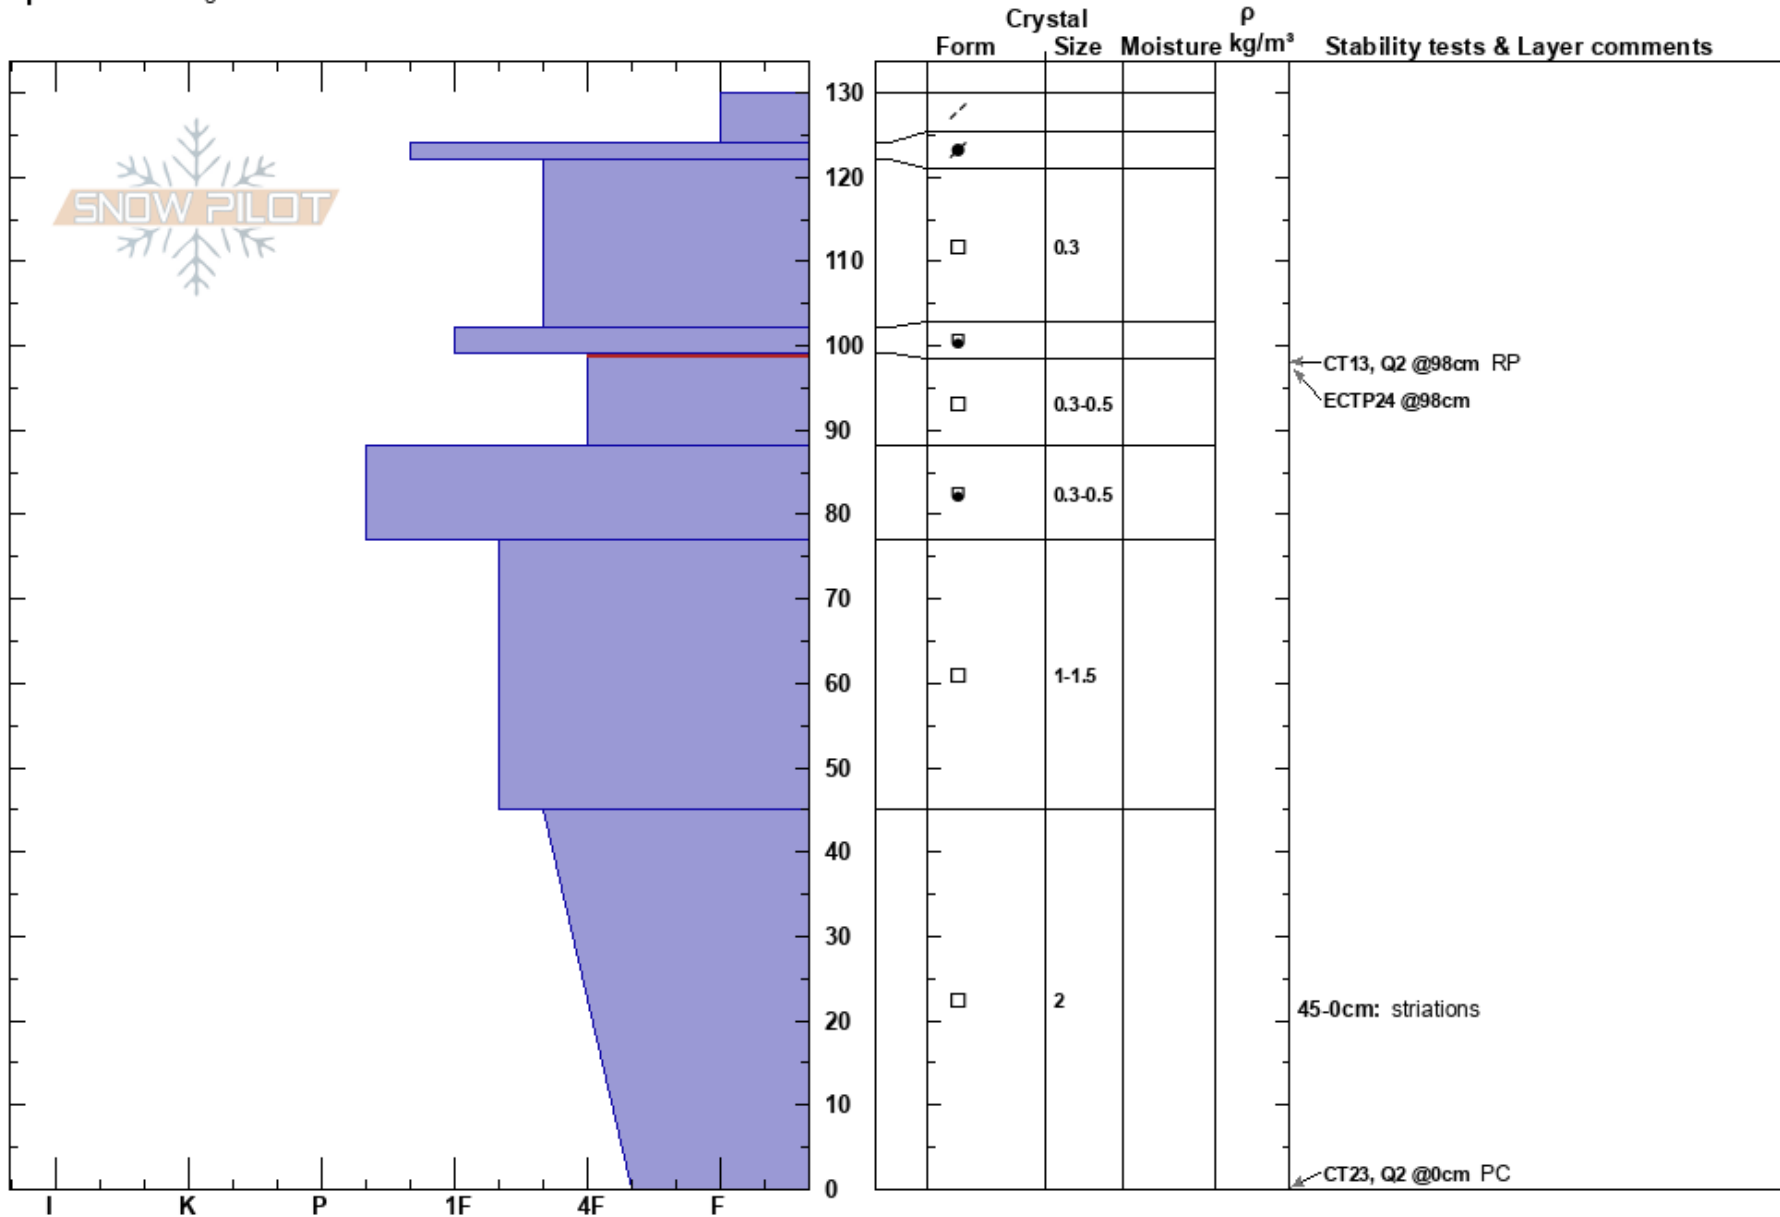

Alder Mid Path  
 Madison Range-N  
 MT  
 Elevation: 9607 ft  
 Aspect: 0°  
 Specifics: Pit dug in a Ski Area

Sam Keesler  
 12/02/2022 - 3:33pm  
 Co-ord: 45.28491N, -111.43781W  
 Slope Angle: 39°  
 Wind Loading:

Stability:  
 Air Temperature:  
 Sky Cover: FEW  
 Precipitation: NO  
 Wind: W Light Breeze

Layer Notes:  
 99-88cm: Problematic layer  
 45-0cm: striations

Notes: