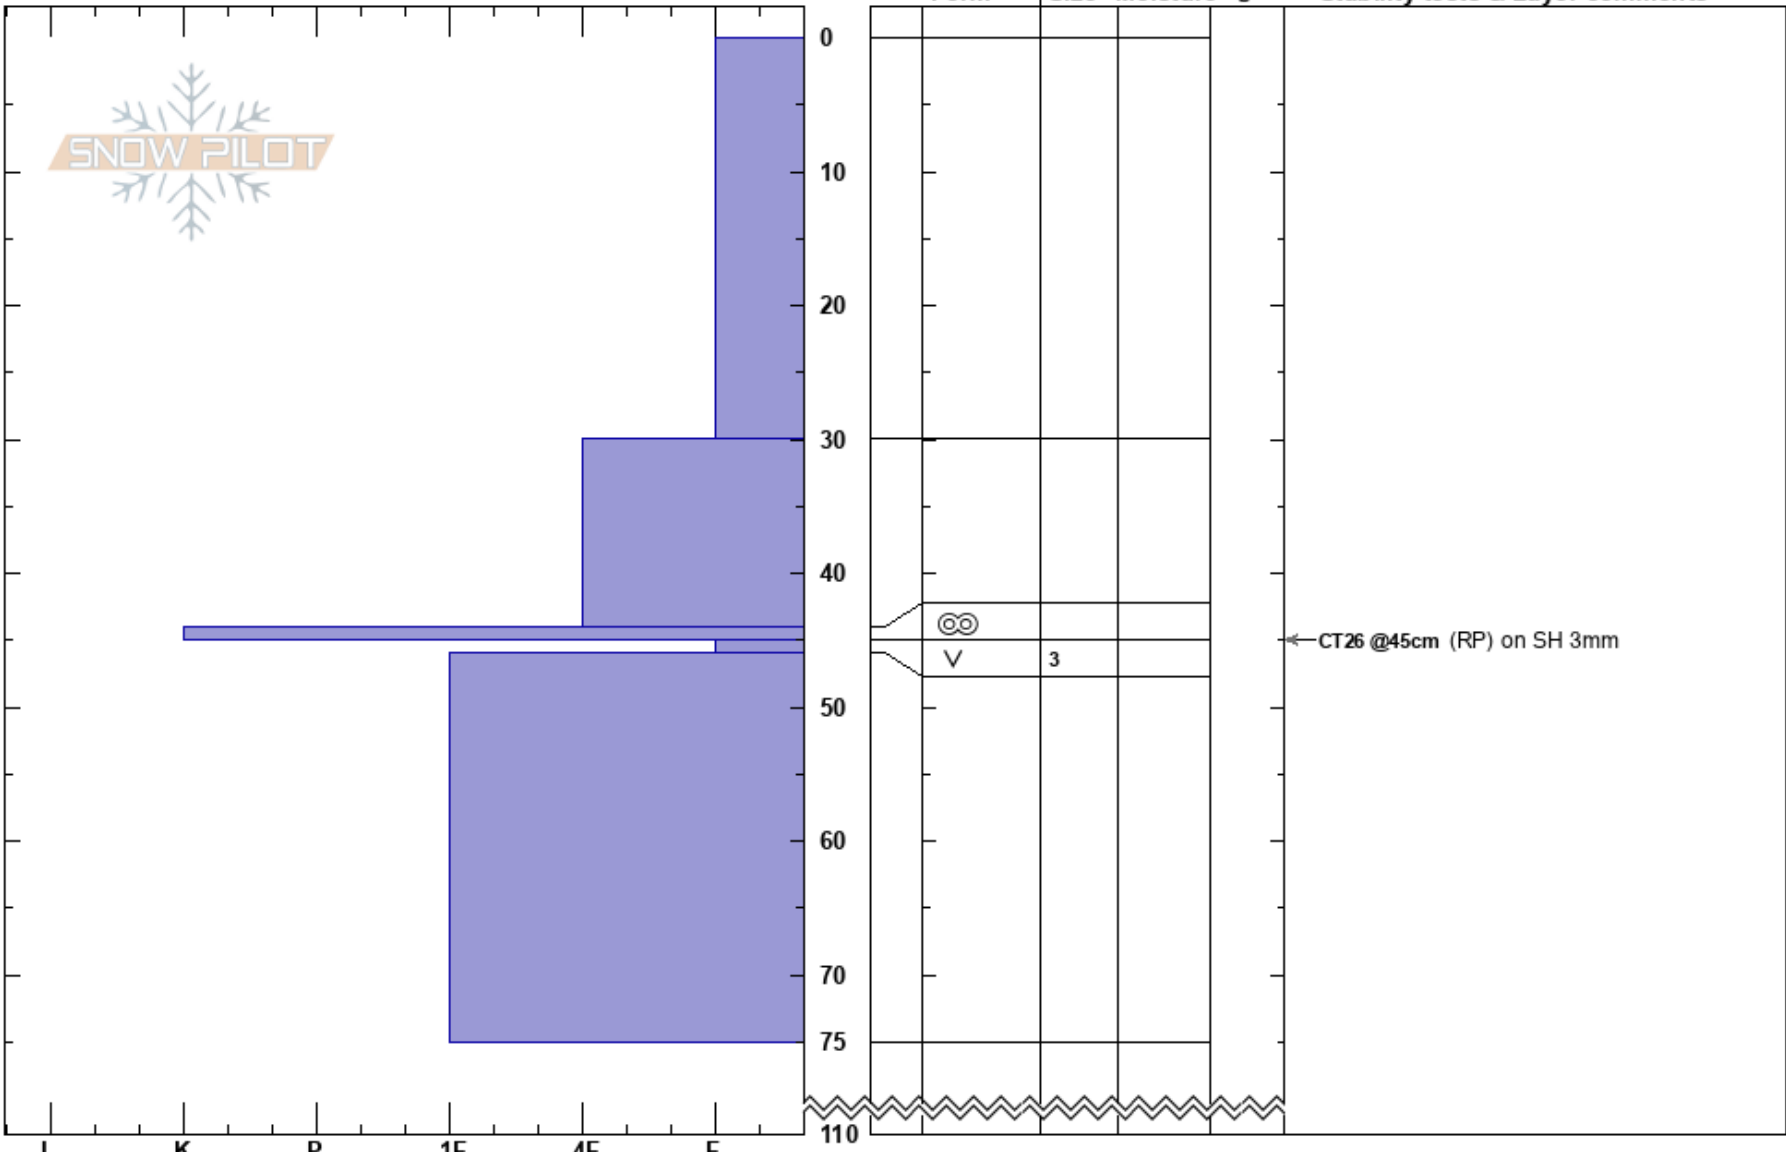

Trapper 3 Pickup
Monashee
BC
Elevation: 1700 m
Aspect: NW
Specifics:

Sylvia Bogusz
29/11/2022 - 15:00
Co-ord:
Slope Angle: 4°
Wind Loading:

Stability:
Air Temperature: -14.9°C
Sky Cover: BKN
Precipitation: S-1
Wind: NW Light Breeze

HS: 110
PS: 70
45-46cm: Problematic layer

Crystal Form Size Moisture ρ kg/m³ Stability tests & Layer comments

Notes: Sheltered opening in thickly treed area near lake.