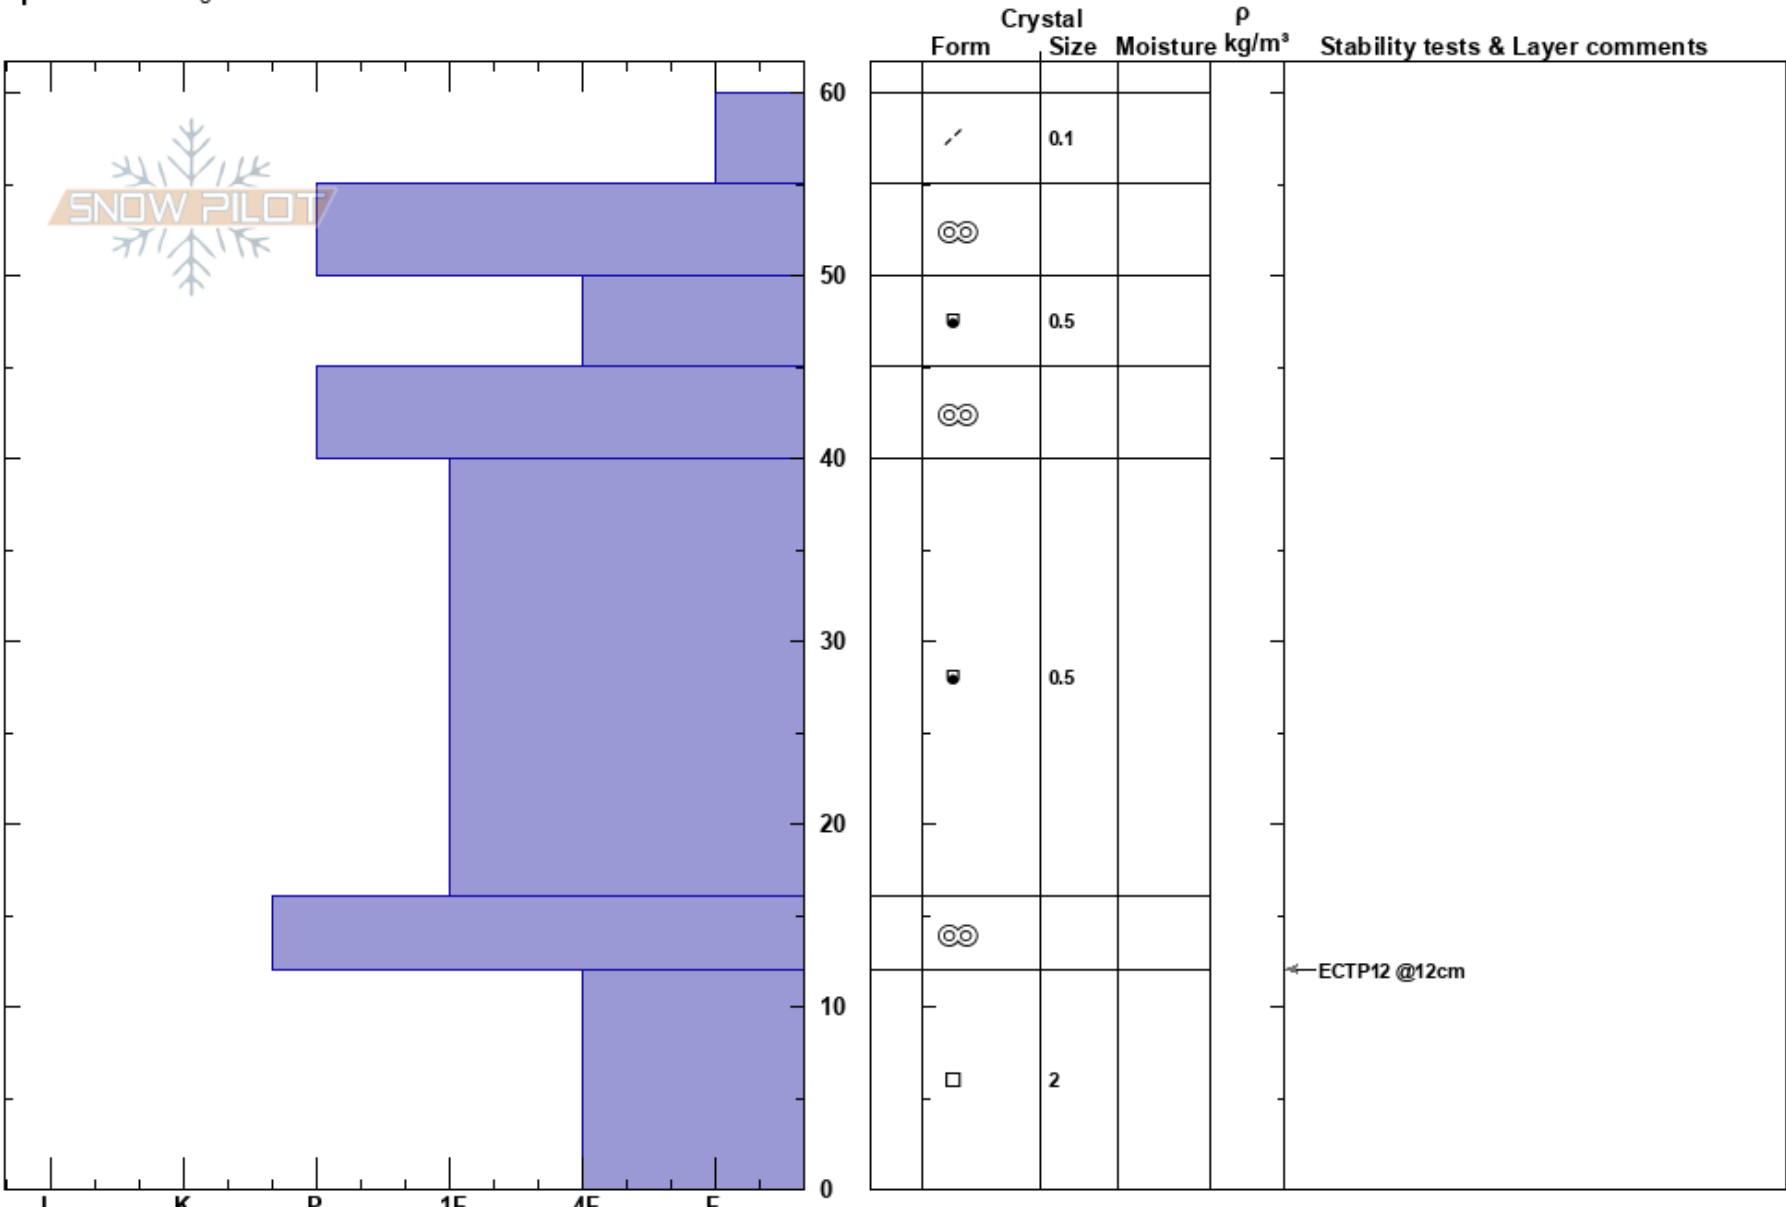

Parachute
 Madison Range-N
 MT
 Elevation: 9830 ft
 Aspect: SE
 Specifics: Pit dug in a Ski Area

Joe Die
 11/27/2022 - 3:00pm
 Co-ord: 45.28281N, -111.44282W
 Slope Angle: 35°
 Wind Loading:

Stability:
 Air Temperature:
 Sky Cover: OVC
 Precipitation: S-1
 Wind: Strong

HS:60
 PF:50
 PS:2
 Layer Notes:

Notes: