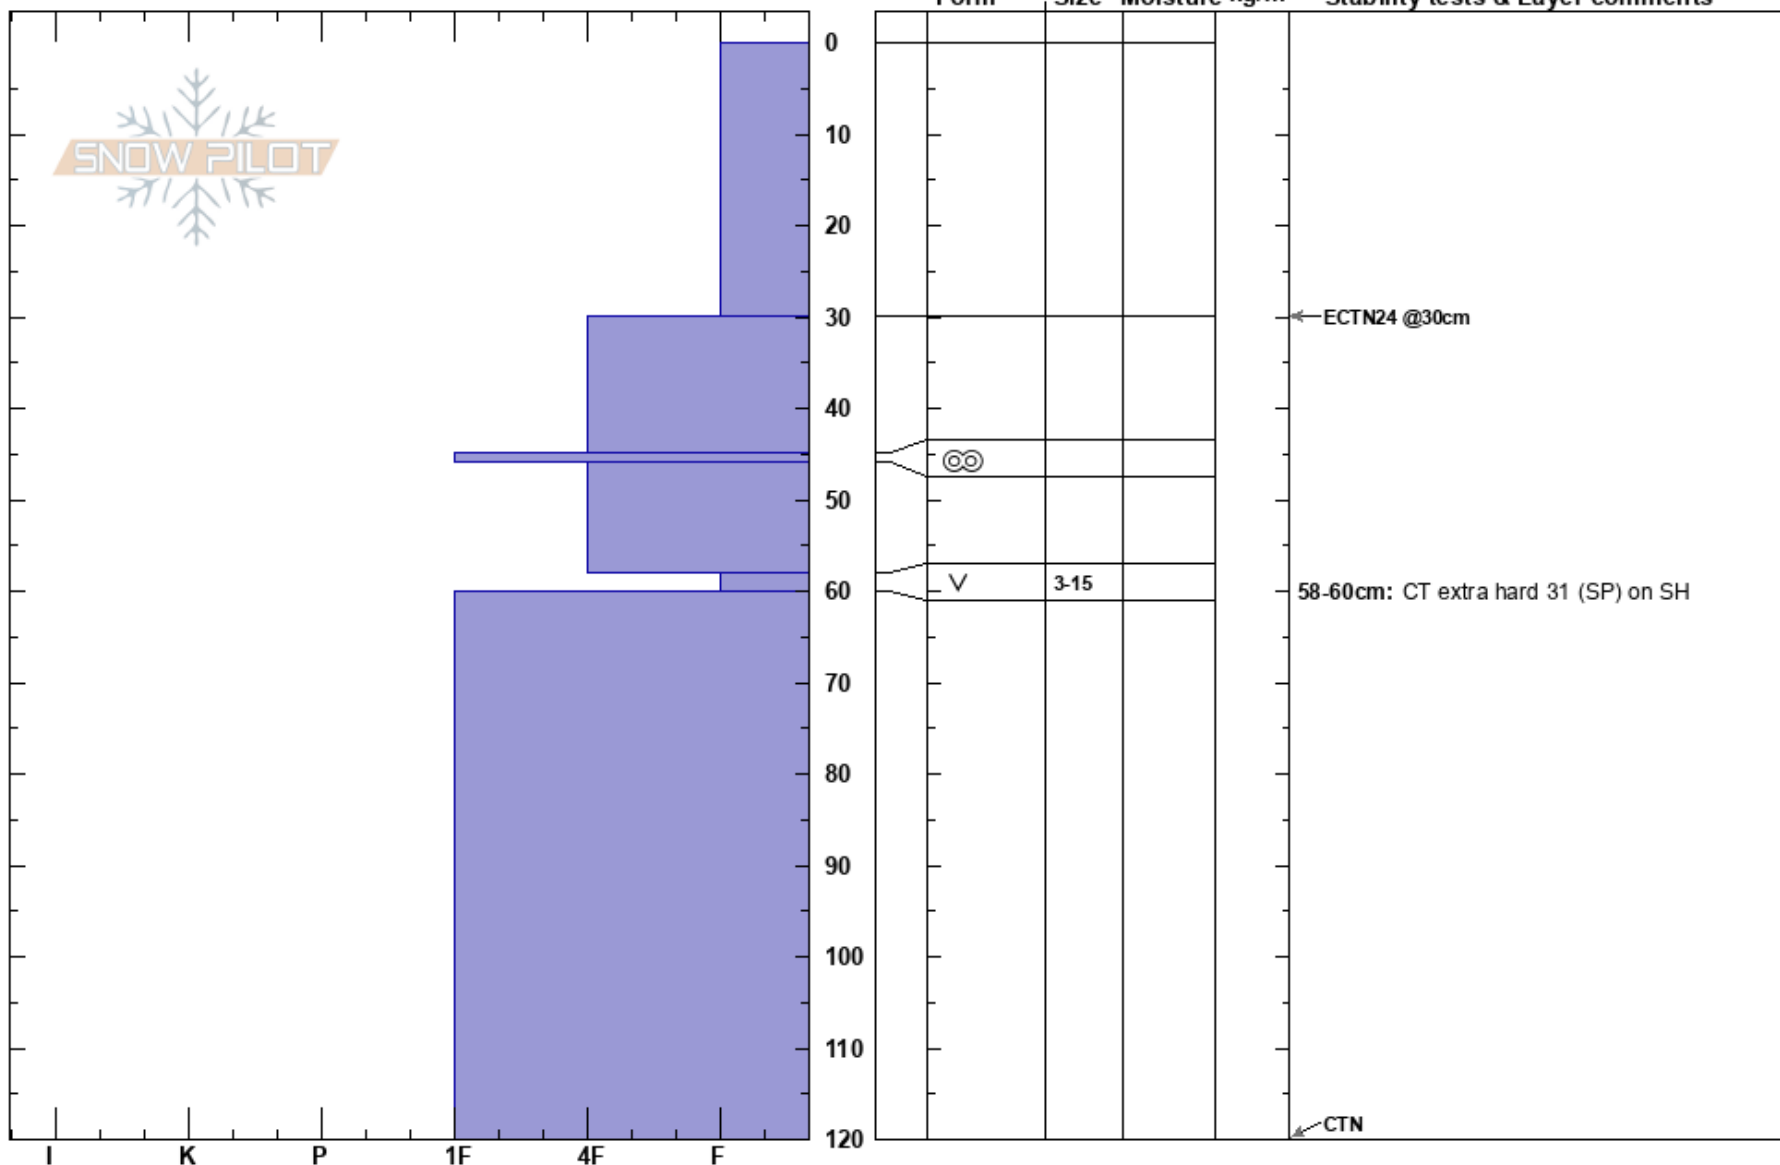

Keyhole
 Monashee
 BC
 Elevation: 1840 m
 Aspect: W
 Specifics:

Sylvia Bogusz
 01/12/2022 - 13:45
 Co-ord:
 Slope Angle: 15°
 Wind Loading:

Stability:
 Air Temperature: -16.6°C
 Sky Cover: OVC
 Precipitation: S-1
 Wind: Calm

HS: 120
 Layer Notes:
 58-60cm: CT extra hard 31 (SP) on SH
 58-60cm: Problematic layer

Notes:

I K P 1F 4F F

CTN