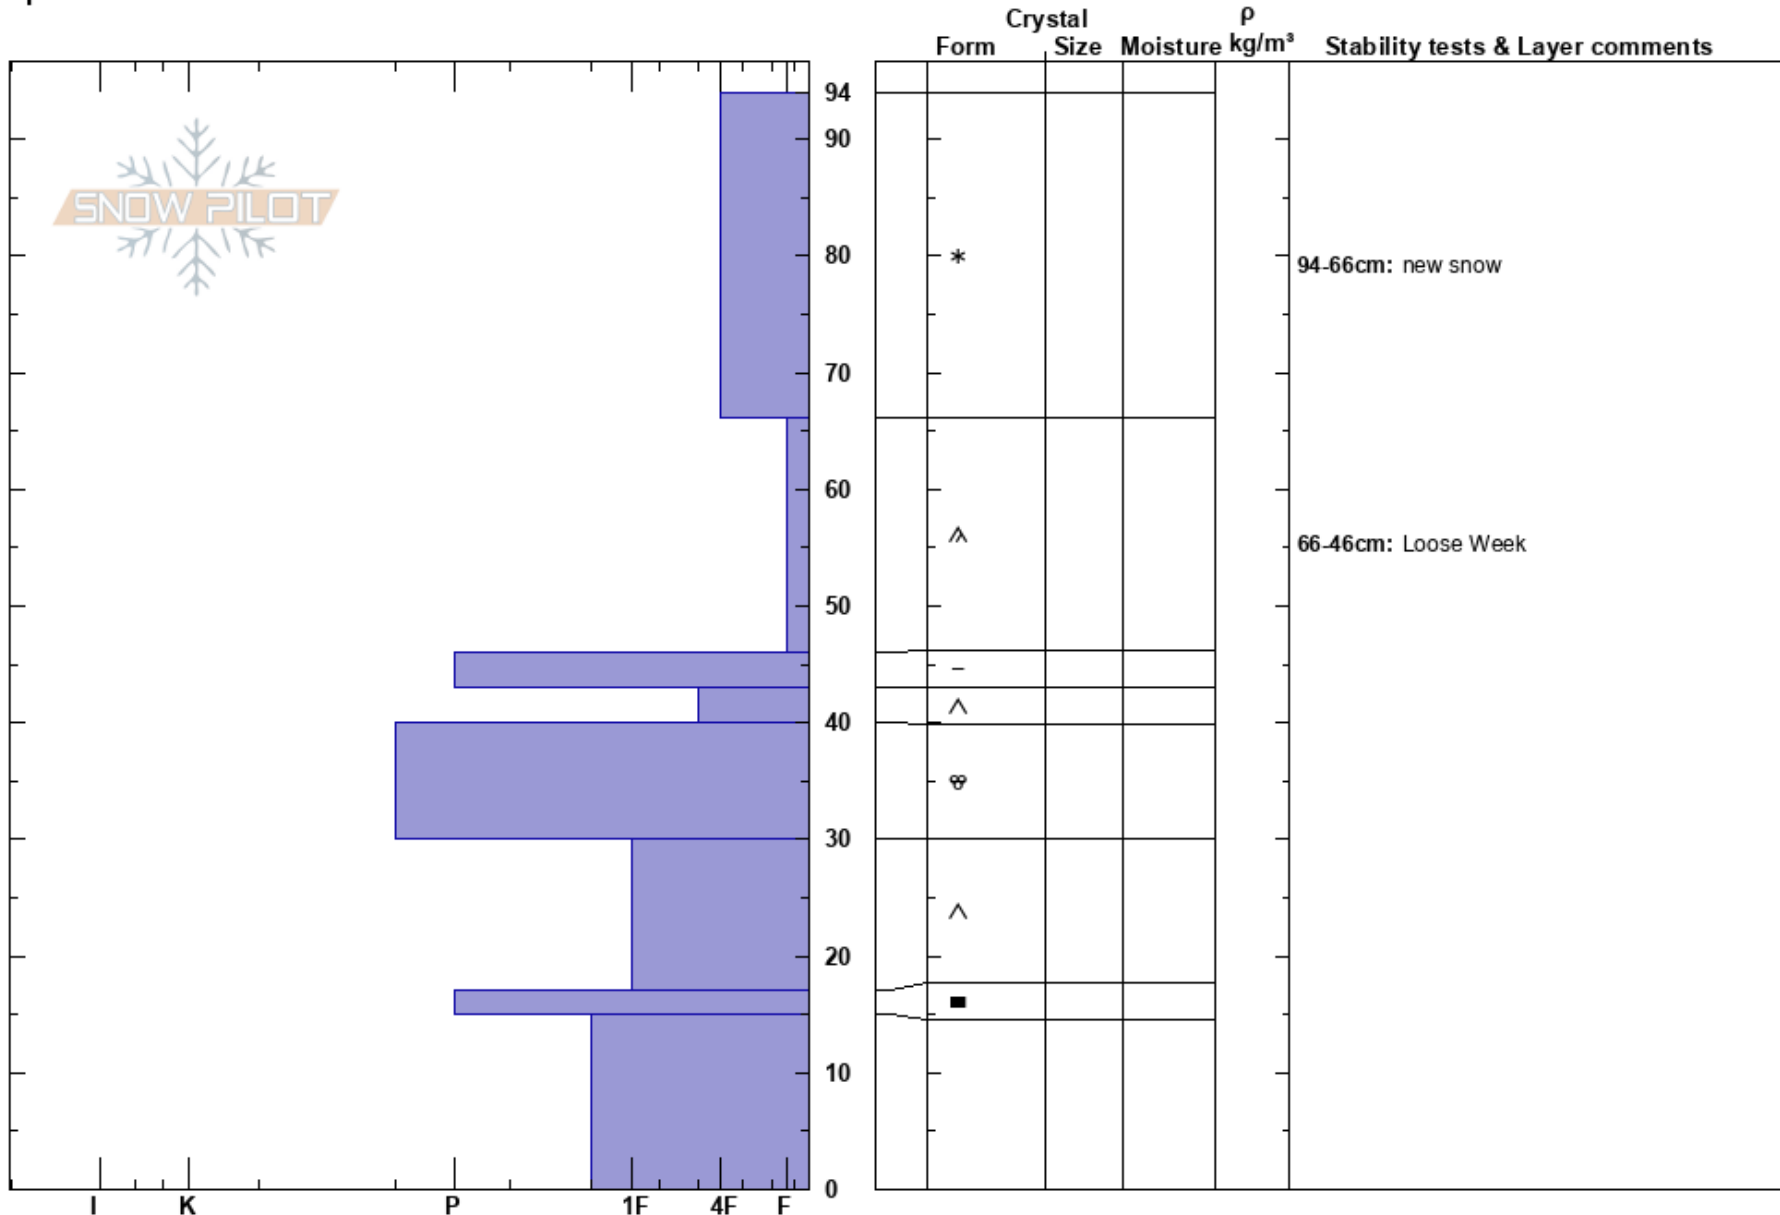

Race Bowl
 Northern Wasatch
 UT
Elevation: 8200 ft
Aspect: 56°
Specifics:

Brent Hadley
 12/01/2022 - 1:00pm
Co-ord:
Slope Angle: 10°
Wind Loading: yes

Stability:
Air Temperature: 36°F
Sky Cover: OVC
Precipitation: NO
Wind: S Strong

HS: 94
PF: 20
Layer Notes:
 94-66cm: new snow
 66-46cm: Loose Week
 66-46cm: Problematic layer

Notes: 1st ride Eric, upside down new snow slabbing up from warm/wind. Pit close to Fortin ski run