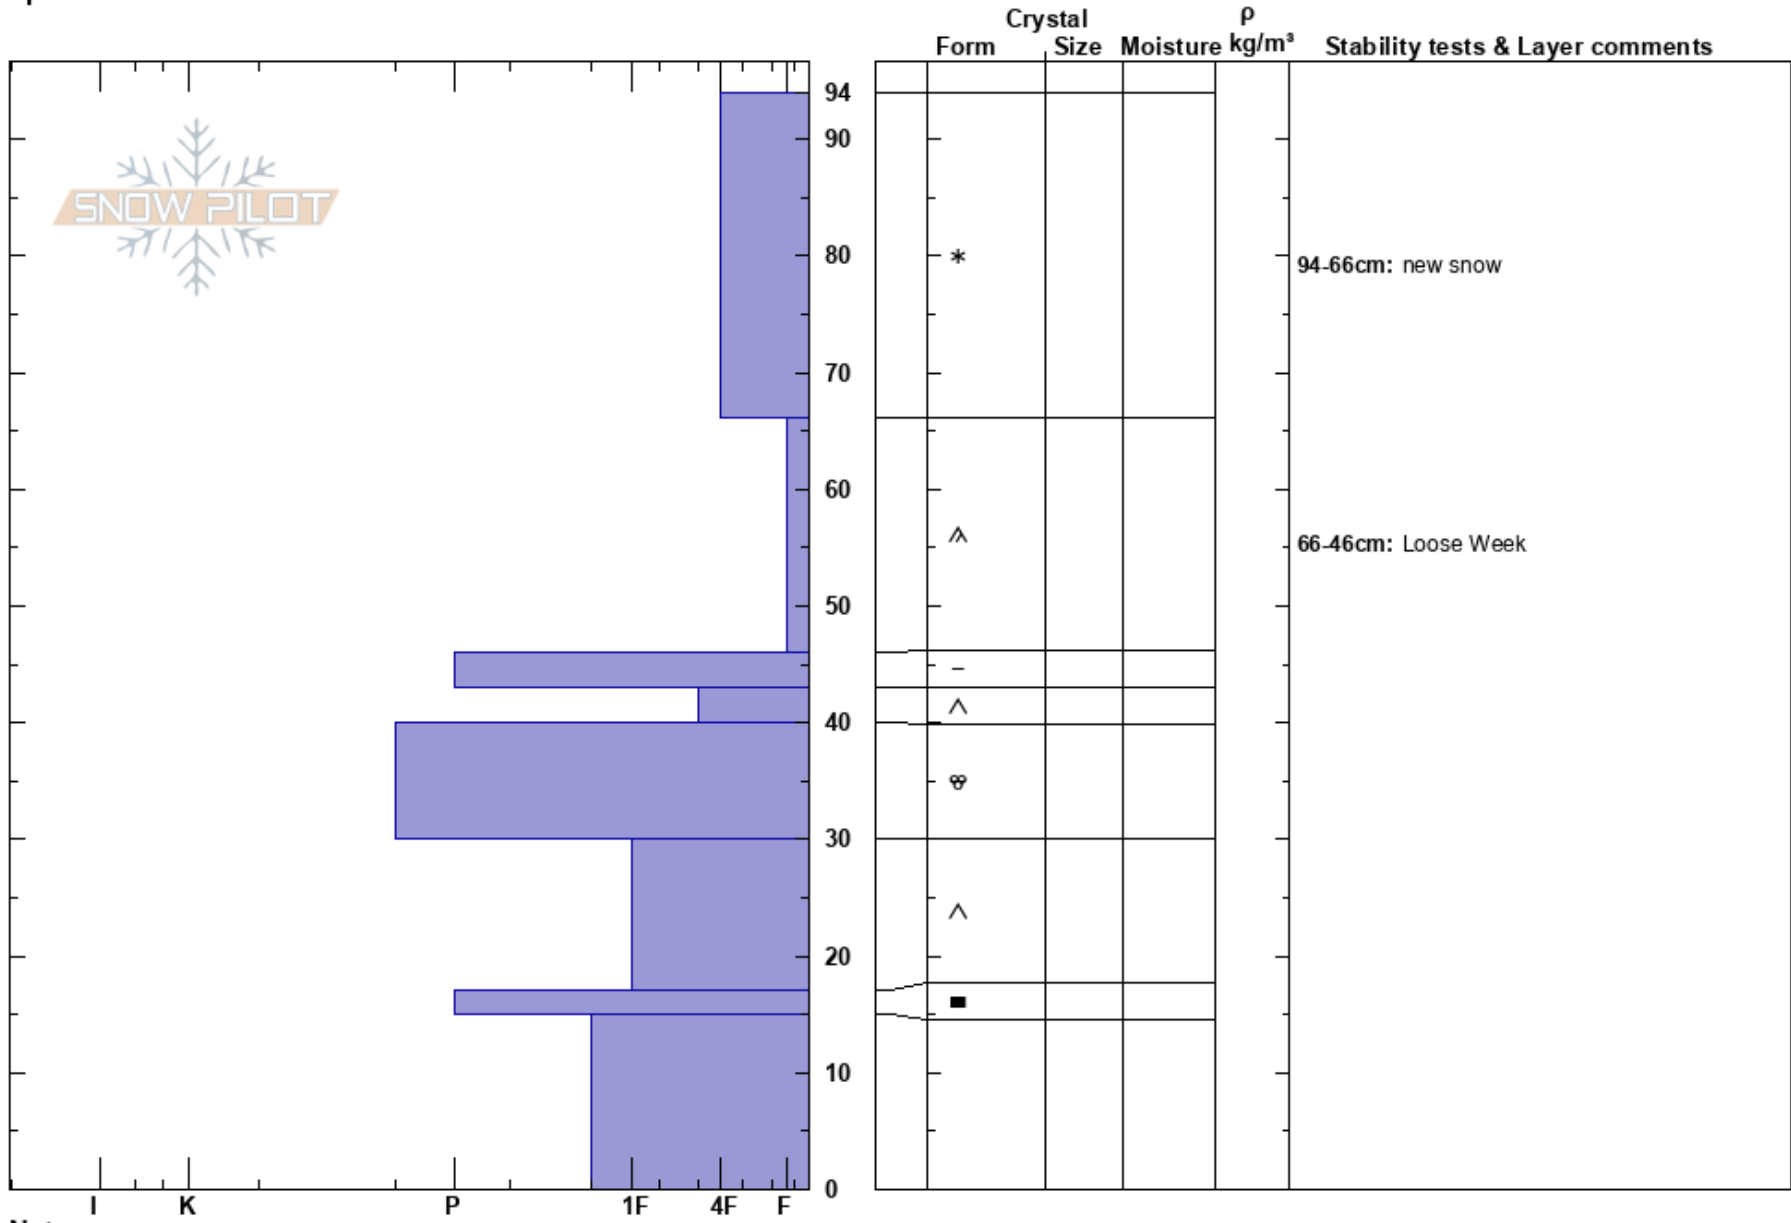

Race Bowl
 Northern Wasatch
 UT
Elevation: 8200 ft
Aspect: 56°
Specifics:

Brent Hadley
 12/01/2022 - 1:00pm
Co-ord:
Slope Angle: 10°
Wind Loading: yes

Stability:
Air Temperature: 36°F
Sky Cover: OVC
Precipitation: NO
Wind: S Strong

HS: 94
PF: 20
Layer Notes:
 94-66cm: new snow
 66-46cm: Loose Week
 66-46cm: Problematic layer

Notes: 1st ride Eric, upside down new snow slabbing up from warm/wind. Pit close to Fortin ski run