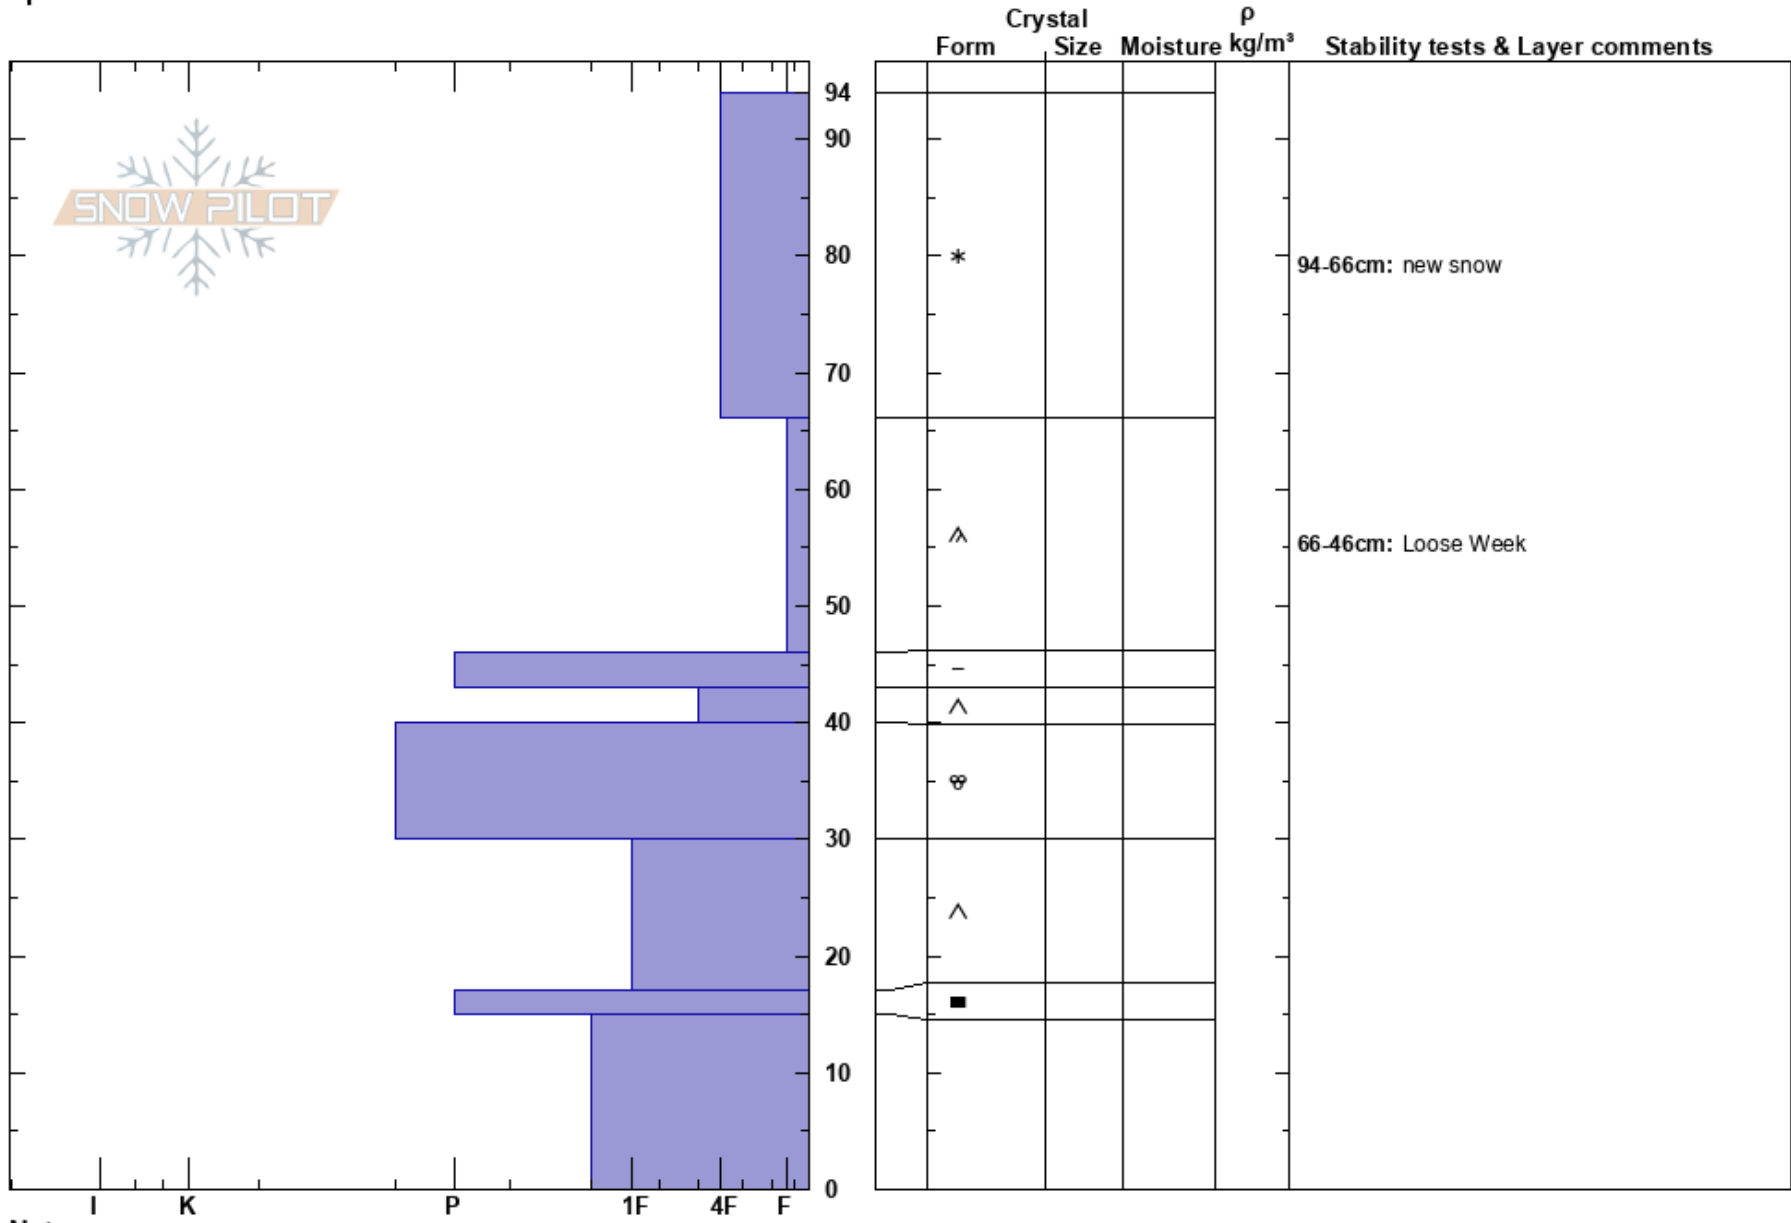

Race Bowl  
 Northern Wasatch  
 UT  
**Elevation:** 8200 ft  
**Aspect:** 56°  
**Specifics:**

Brent Hadley  
 12/01/2022 - 1:00pm  
**Co-ord:**  
**Slope Angle:** 10°  
**Wind Loading:** yes

**Stability:**  
**Air Temperature:** 36°F  
**Sky Cover:** OVC  
**Precipitation:** NO  
**Wind:** S Strong

**HS:** 94  
**PF:** 20  
**Layer Notes:**  
 94-66cm: new snow  
 66-46cm: Loose Week  
 66-46cm: Problematic layer

**Notes:** 1st ride Eric, upside down new snow slabbing up from warm/wind. Pit close to Fortin ski run