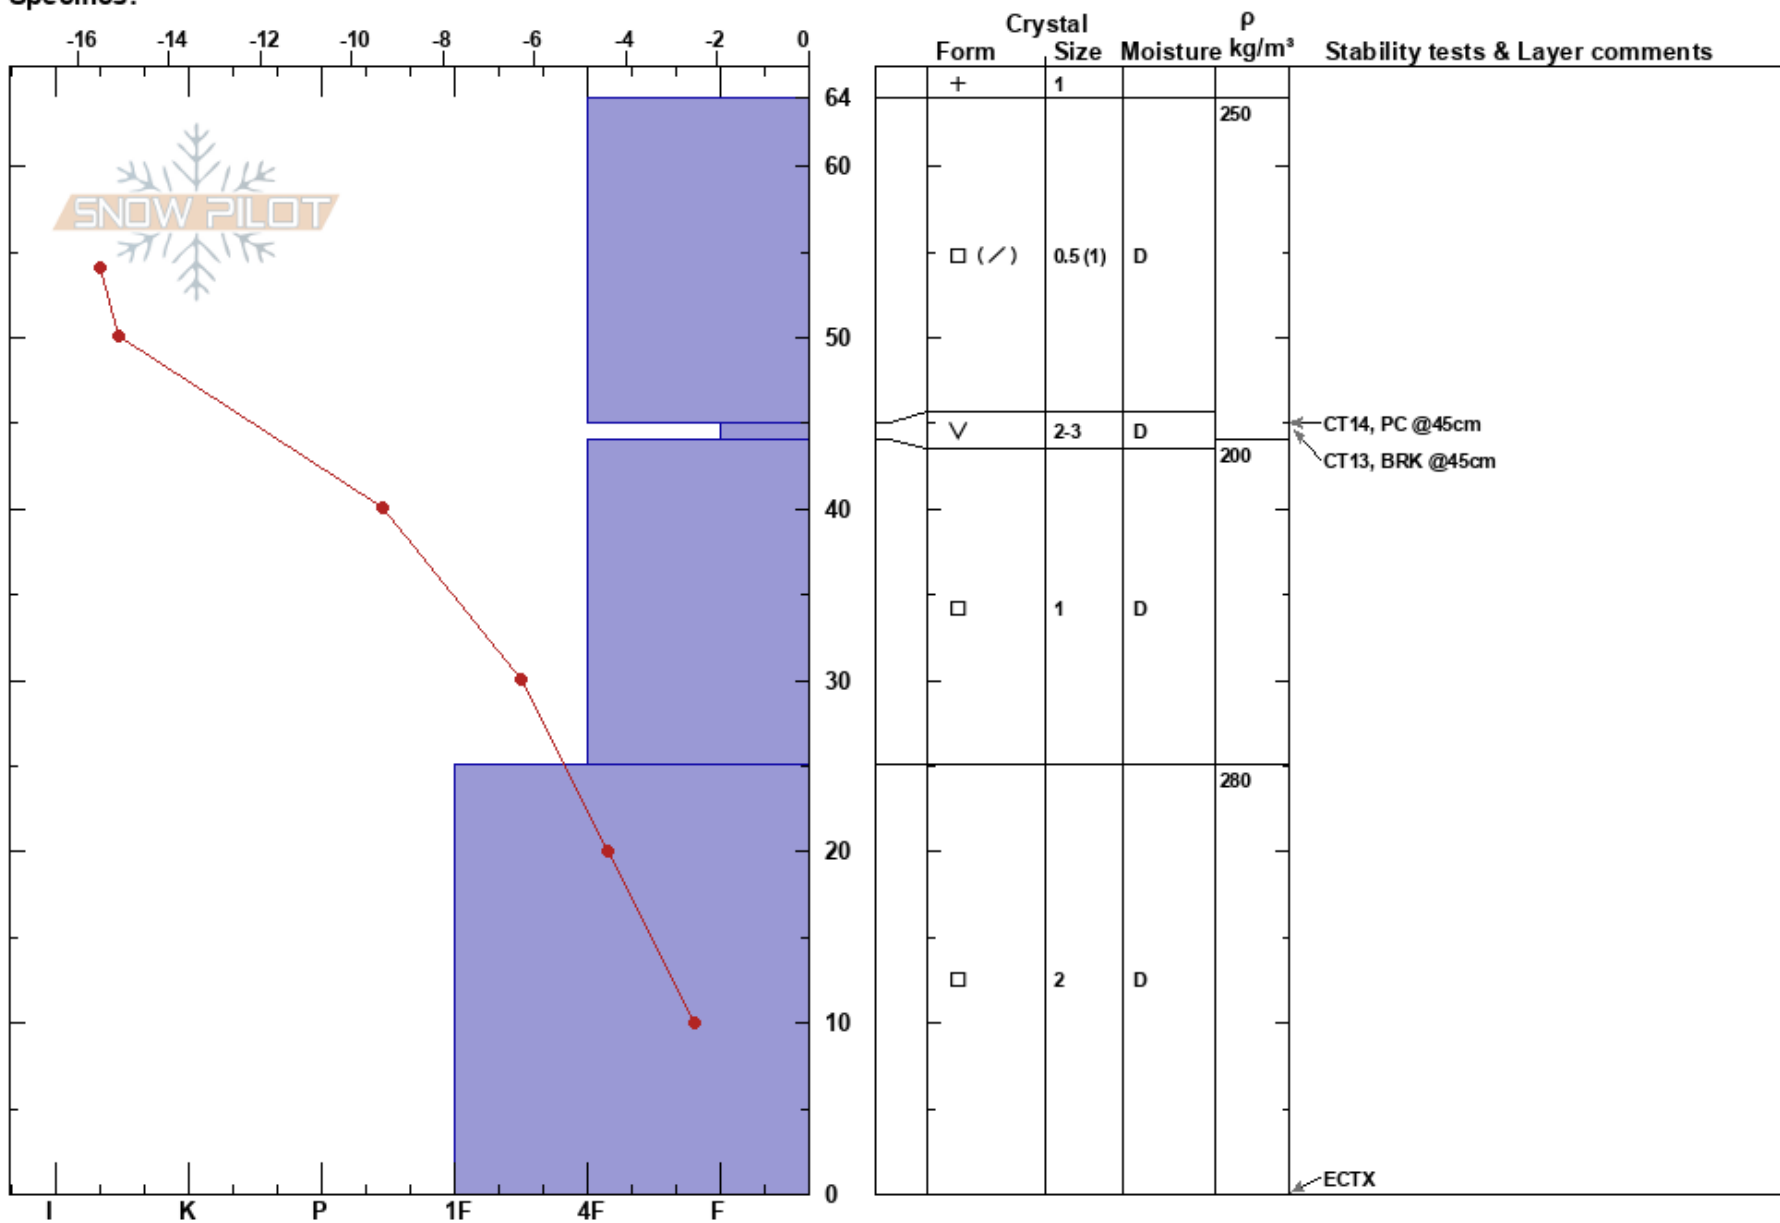

Dogtooth study plot
 purcell
 BC
 Elevation: 2056 m
 Aspect:
 Specifics:

Kicking Horse Ski Patrol
 01/12/2022 - 13:20
 Co-ord: 51.28366N, -117.07392W
 Slope Angle: 0°
 Wind Loading:

Stability:
 Air Temperature: -16.9°C
 Sky Cover: SCT
 Precipitation: NO
 Wind: Calm
 HS: 64
 PF: 35
 PS: 15
 Layer Notes:
 45-44cm: Problematic layer