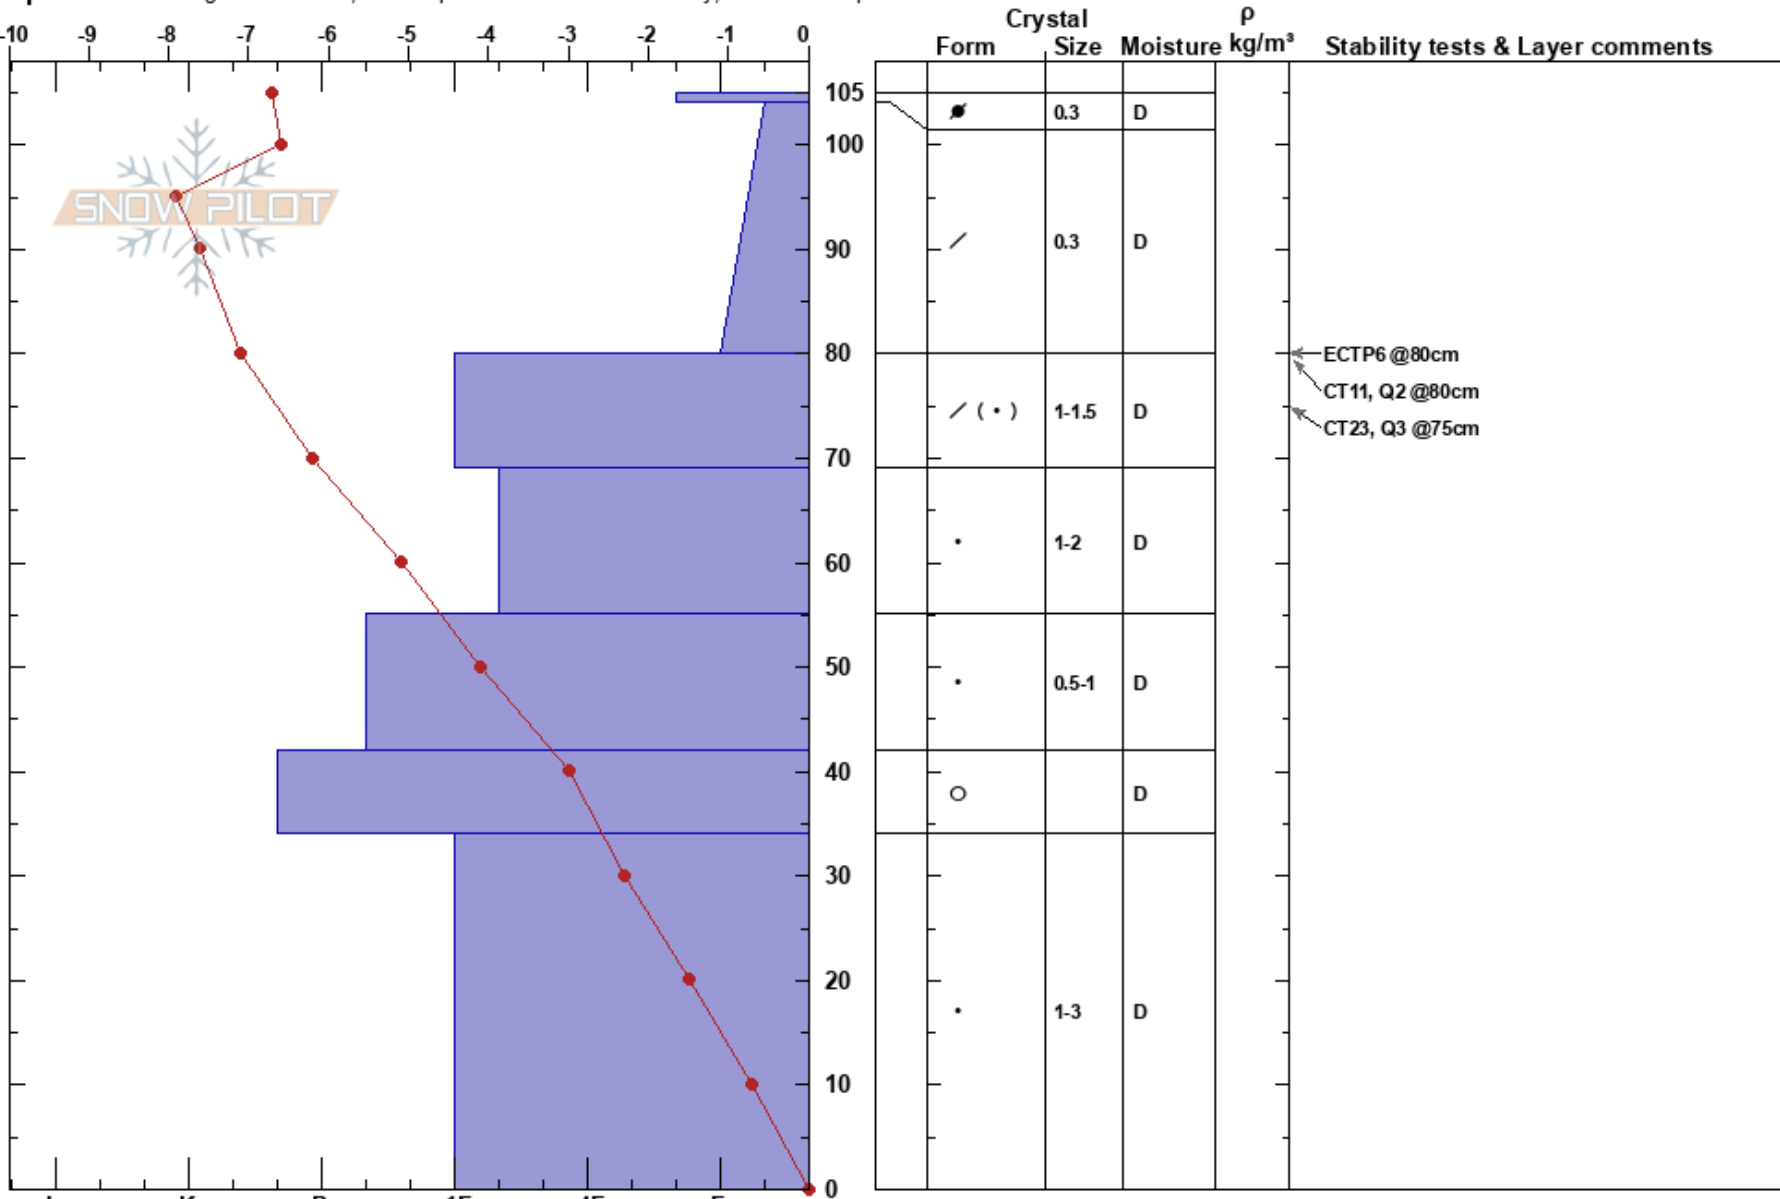

YC Upper Heavens Gate
 Madison Range-N
 MT
 Elevation: 9419 ft
 Aspect: 52°

Griffin Dittmar
 12/01/2022 - 12:40pm
 Co-ord: 45.23320N, -111.44750W
 Slope Angle: 12°
 Wind Loading: yes

Stability:
 Air Temperature: -6.8°C
 Sky Cover: OVC
 Precipitation: S-1
 Wind: SW Moderate

HS: 105
 PF: 42
 PS: 12

Layer Notes:

Specifics: Pit dug in a Ski Area; Pit is representative of backcountry; We skied slope

Notes: Ski Patrol Refresher pit, dug by: Griffin Dittmar, Jordan Allen, Nelson VanTassel, Ricky Quam, Matt Harwood, Logan Daughtee