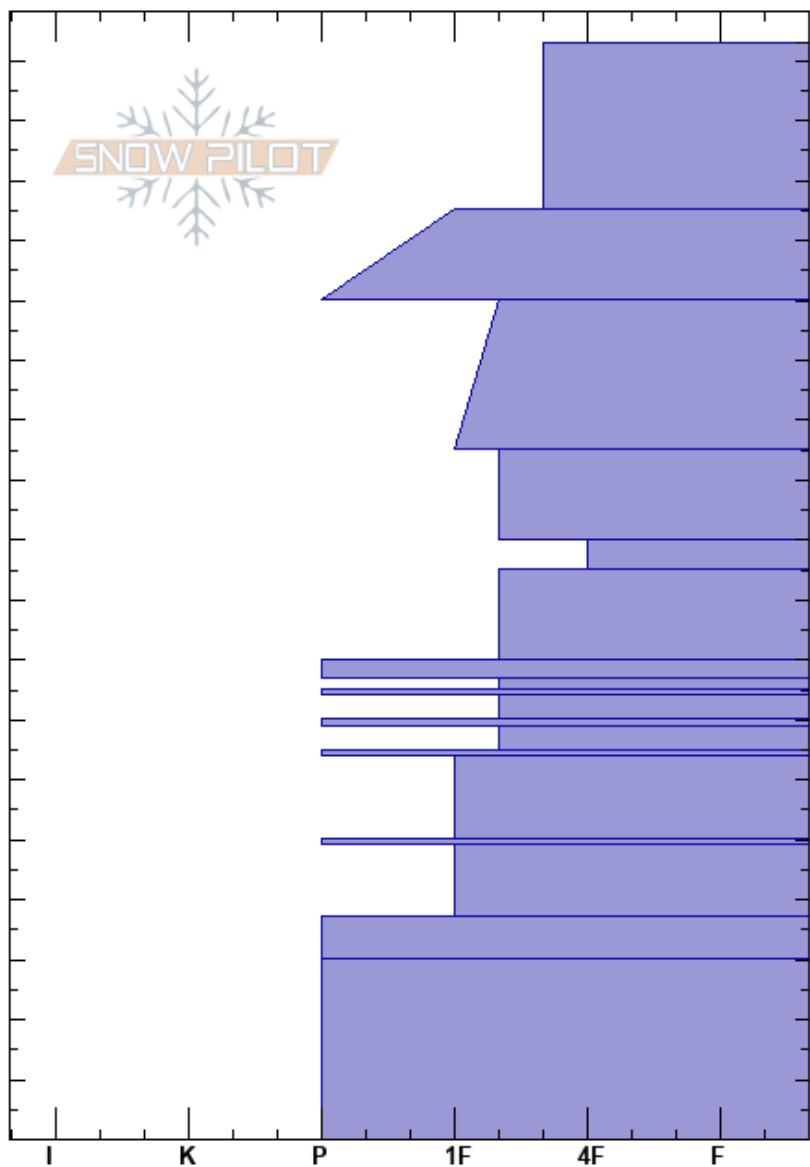

Brobowl glacier  
 Chugach Range  
 AK  
 Elevation: 5124 ft  
 Aspect:  
 Specifics:

Gareth Brown  
 11/30/2022 - 3:00pm  
 Co-ord: 61.19019N, -145.76068W  
 Slope Angle:  
 Wind Loading: previous

Stability:  
 Air Temperature:  
 Sky Cover: CLR  
 Precipitation: NO  
 Wind: N Calm

HS: 183  
 PF: 0  
 PS: 0  
 100-95cm: Problematic layer  
 80-77cm: 10/16 rain crust

Depth (cm)	Crystal		$\rho$ kg/m <sup>3</sup>	Stability tests & Layer comments
	Form	Size		
183				
170	/	0.3		
160				
150	/	0.3		
140				
130	/	0.3		
120				
110	☐	1		
100	☐	0.5-1		← PST65/100 (End) @100cm
90	=			80-77cm: 10/16 rain crust
80	☐	1		
70	=			
60	☐	0.5		
50	=			
40	☐	0.5		
30	☐	1-2		
20				
10	☐	0.5		
0				← ECTX