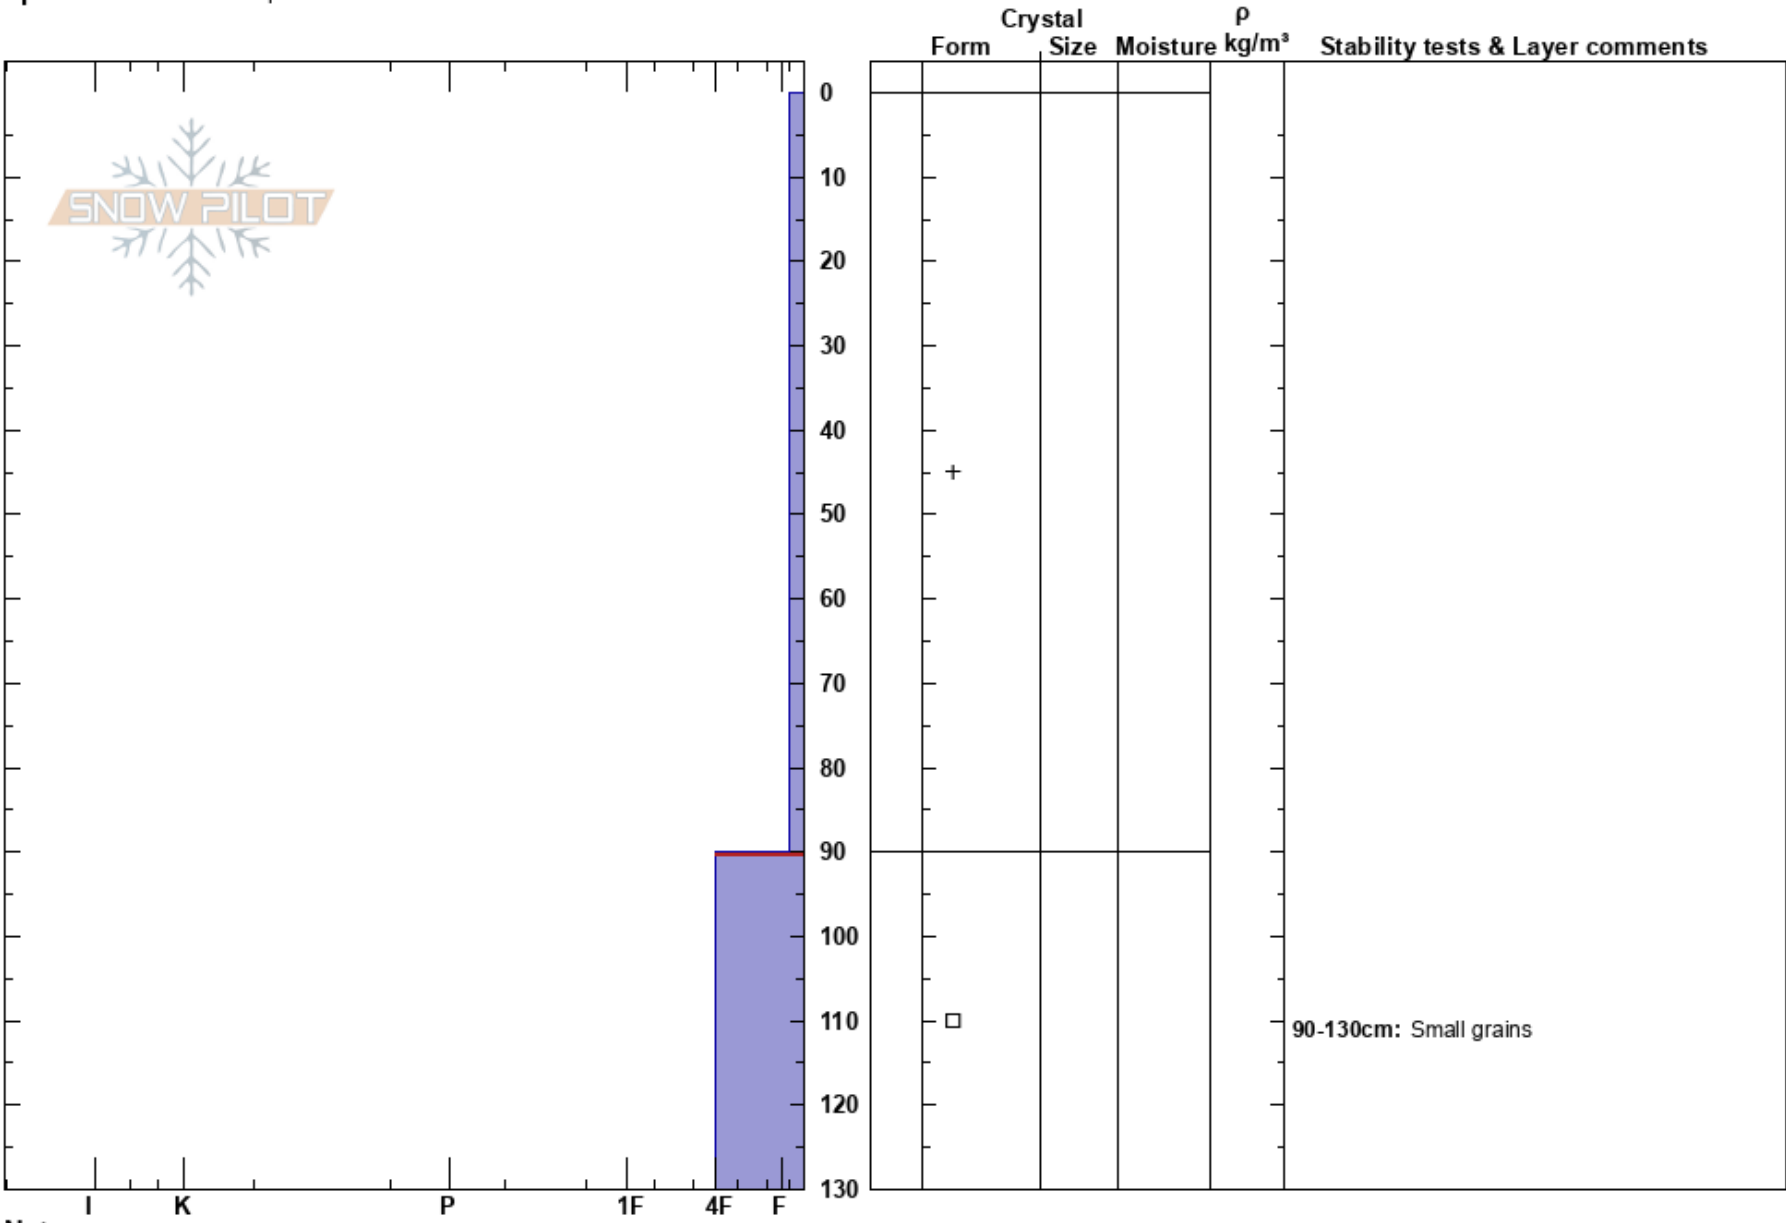

Sideshow
 Canadian Rockies
 AB
Elevation: 1850 m
Aspect: SE
Specifics: We skied slope

Madeline Martin
 01/12/2022 - 12:00
Co-ord:
Slope Angle:
Wind Loading: no

Stability:
Air Temperature: -10°C
Sky Cover: OVC
Precipitation: S1
Wind: SW Light Breeze

HS: 130
Layer Notes:
 90-130cm: Small grains
 90-130cm: Problematic layer

Notes: Quick and dirty profile. Did not find early season MFcr.