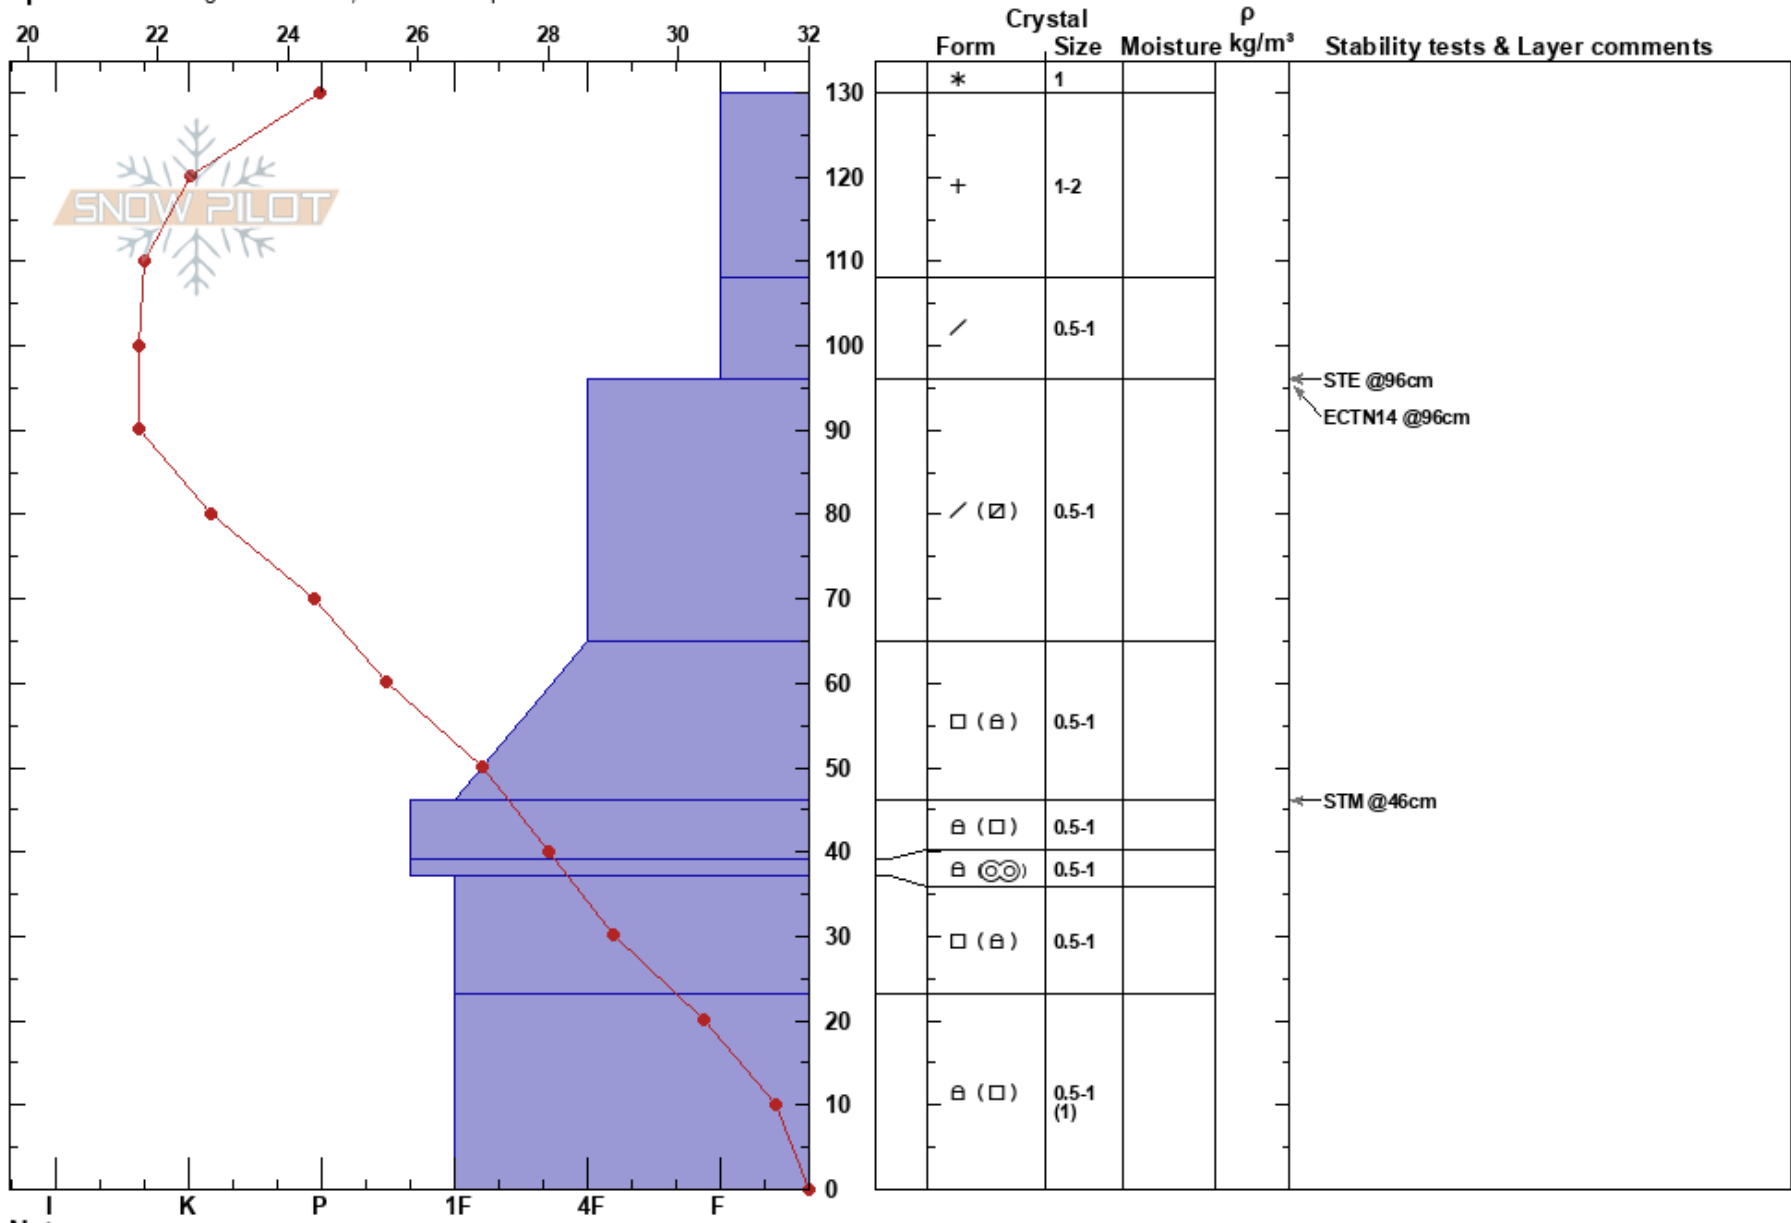

Combat under Little Tr
 Teton Range
 WY
Elevation: 2681 m
Aspect: N
Specifics: Pit dug in a Ski Area; We skied slope

Daniel Nagy
 12/01/2022 - 10:35am
Co-ord: 43.77941N, -110.94281W
Slope Angle: 39°
Wind Loading: previous

Stability: Fair **HS:** 130 **Layer Notes:**
Air Temperature: 24°F
Sky Cover: OVC
Precipitation: S-1
Wind: SW Moderate

Notes: