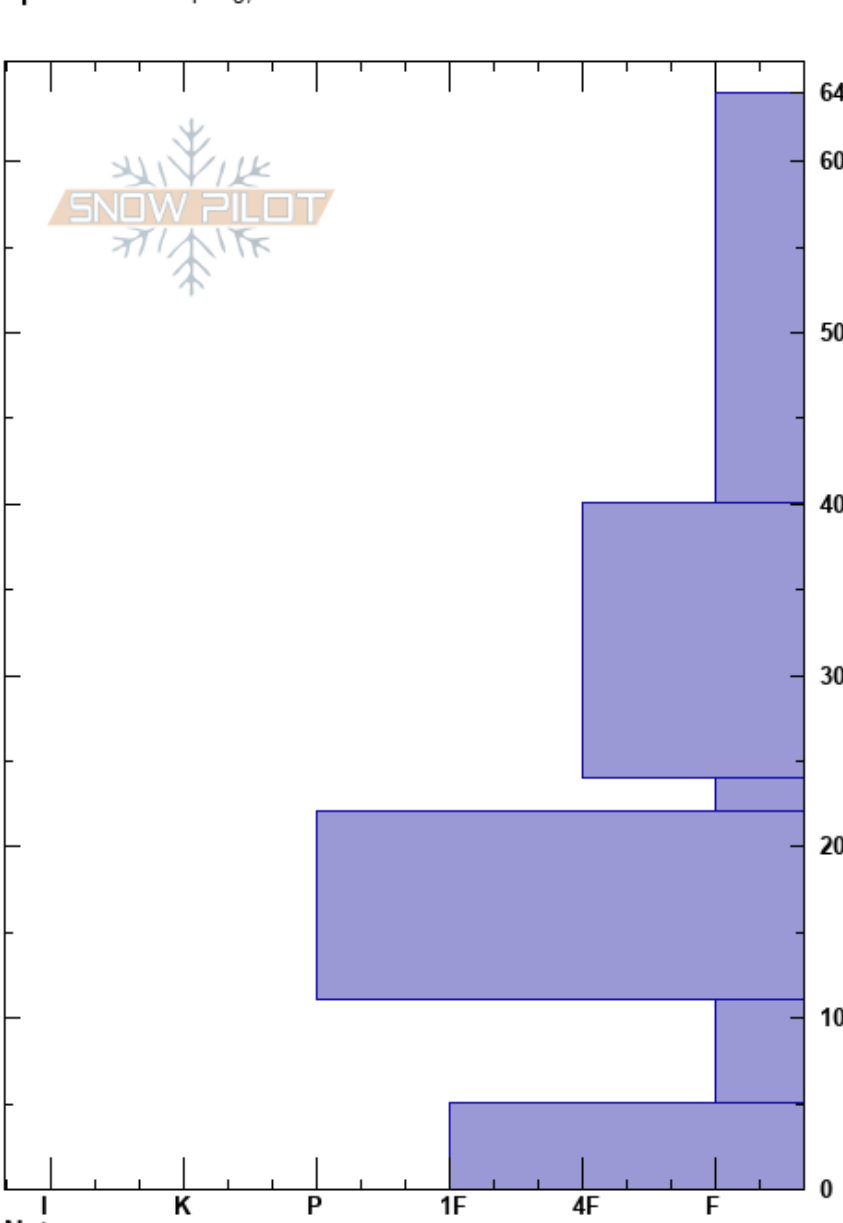

Avy Bowl
 Teton Range
 WY
Elevation: 8775 ft
Aspect: SE
Specifics: Collapsing, localized

Dan Hays
 11/30/2022 - 1:00pm
Co-ord: 43.76895N, -110.93212W
Slope Angle: 38°
Wind Loading:

Stability:
Air Temperature: -5°C
Sky Cover: OVC
Precipitation: S1
Wind: SW Moderate

HS: 64
PF: 40
 24-22cm: Problematic layer

Crystal Form	Crystal Size	Moisture	ρ kg/m ³	Stability tests & Layer comments
/	0.5			
/	0.3-0.5			
□	0.3-0.5			← ECTN8 @24cm ← ECTP24 @24cm SC
⊙⊙				
□	0.5-1			