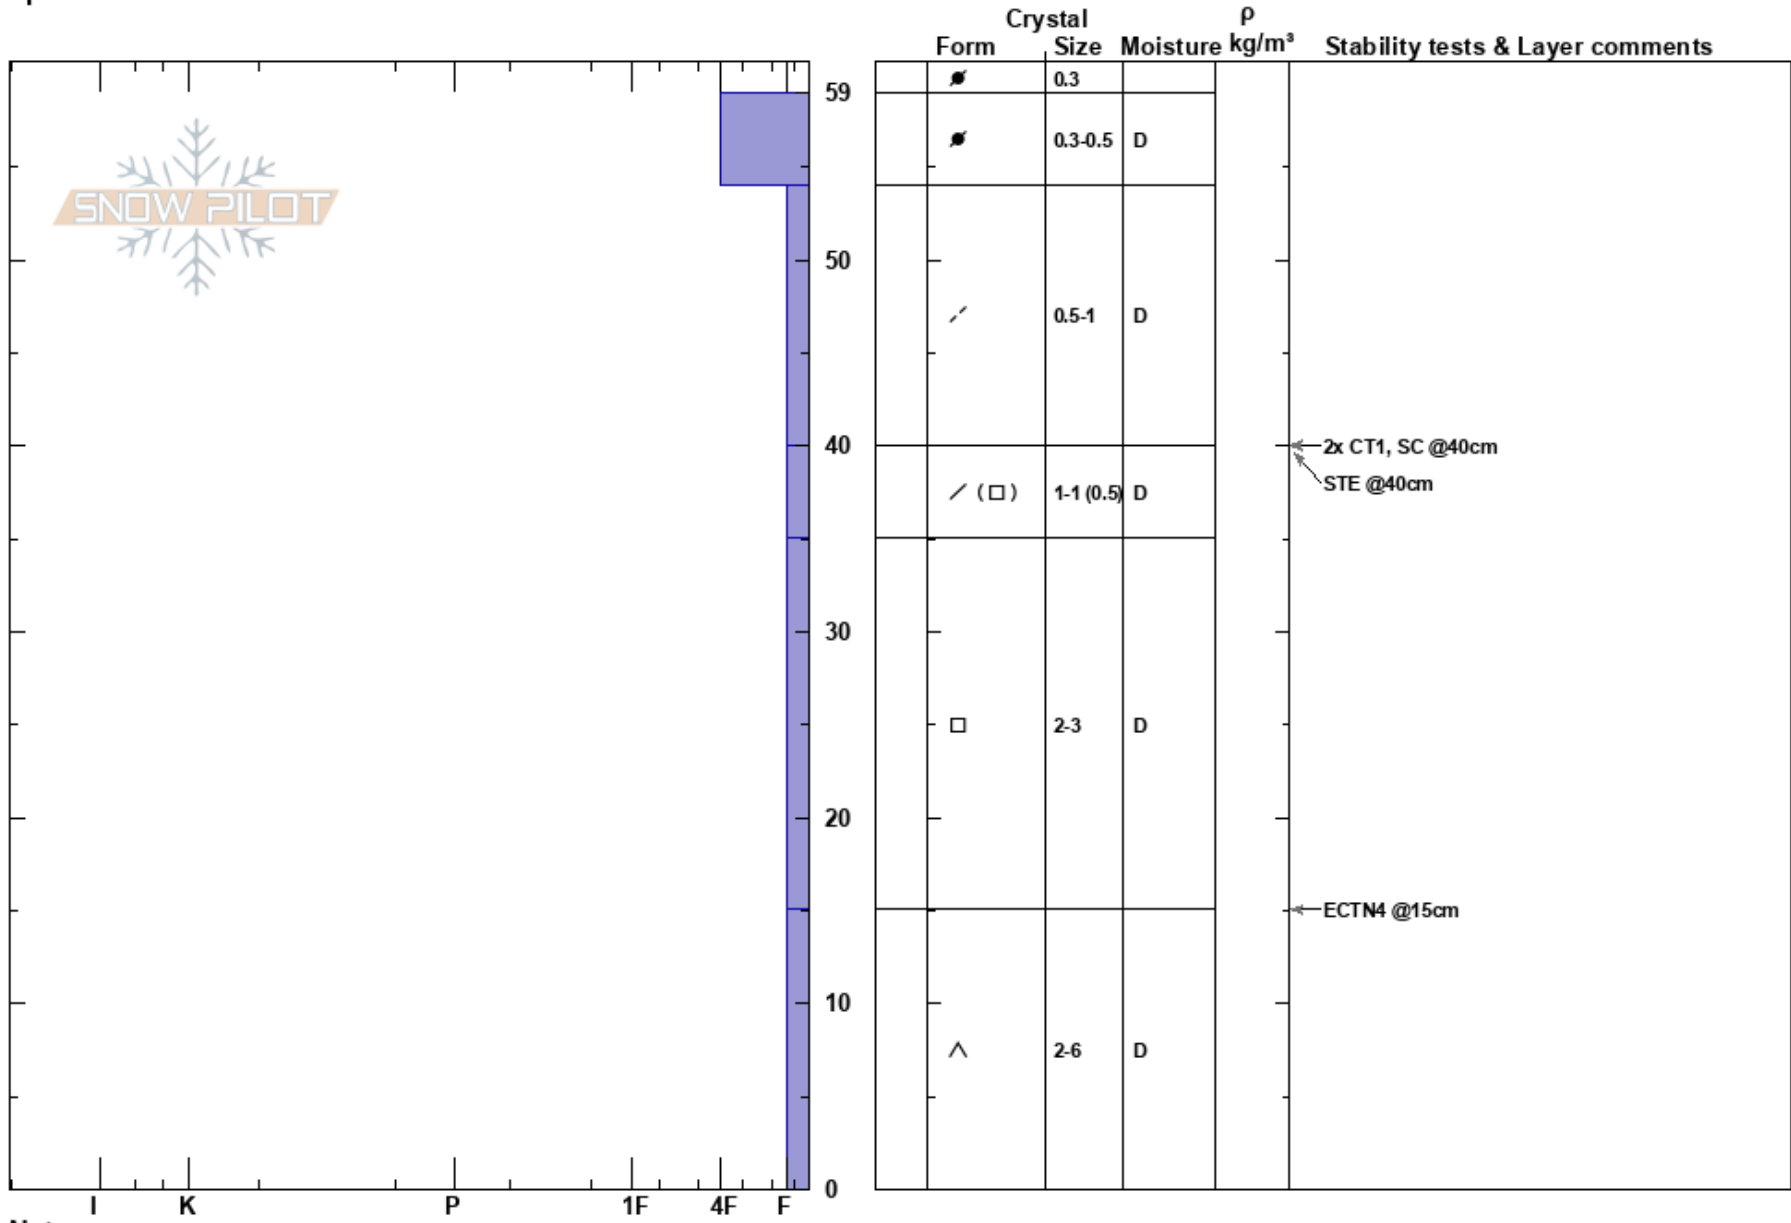

Lost Lake
 Gore Range
 CO
 Elevation: 11839 ft
 Aspect: NE
 Specifics:

Drew Gibson
 11/30/2022 - 12:53pm
 Co-ord: 39.53597N, -106.18702W
 Slope Angle: 33°
 Wind Loading: previous

Stability:
 Air Temperature:
 Sky Cover: CLR
 Precipitation: NO
 Wind: W Light Breeze

HS:59

Layer Notes:

Notes: